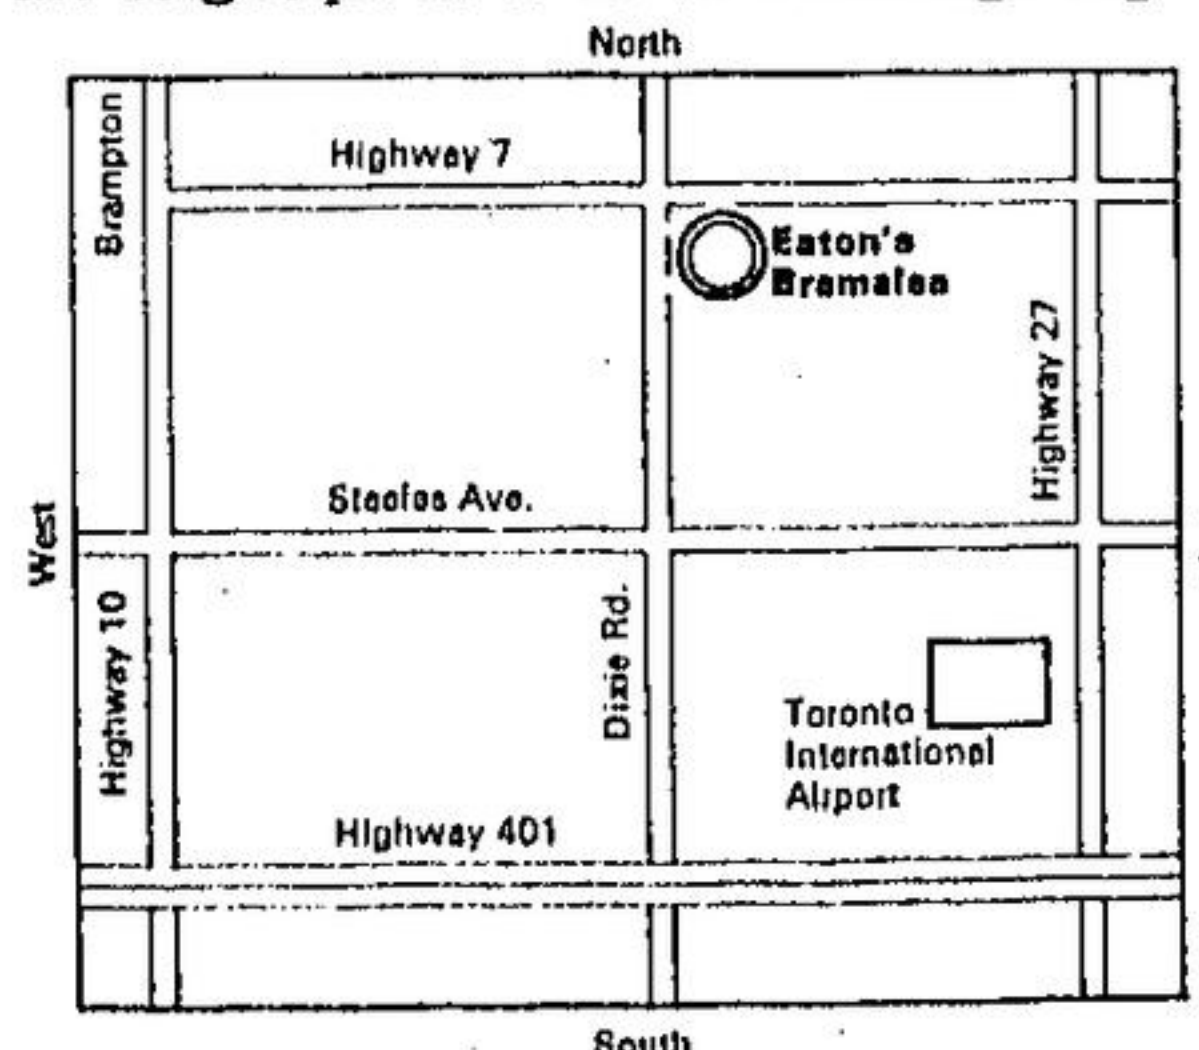

Here's how to get to Eaton's New Bramalea store.

Join us for the official door-opening ceremony at 9:20 a.m., Monday, Oct. 11th

There'll be a brief ceremony in which the president of the company will officially open the store. After that it's all yours for great holiday shopping.

Eaton's Bramalea open 9:30 a.m. to 10:00 p.m. and all other 8 Eaton Stores in Metro will be open Thanksgiving Day, October 11 from 9:30 a.m. to 6:00 p.m.

CFTR Mini-Mote

CFTR will be broadcasting live reports on 680-AM throughout the day. Eddie Luther will be with us from 9:30 to 2:00 p.m. and Ken Kirkley will be on hand from 2:00 p.m. to 7 p.m. They're a friendly pair. Be sure to drop around and say hello.

EATON'S