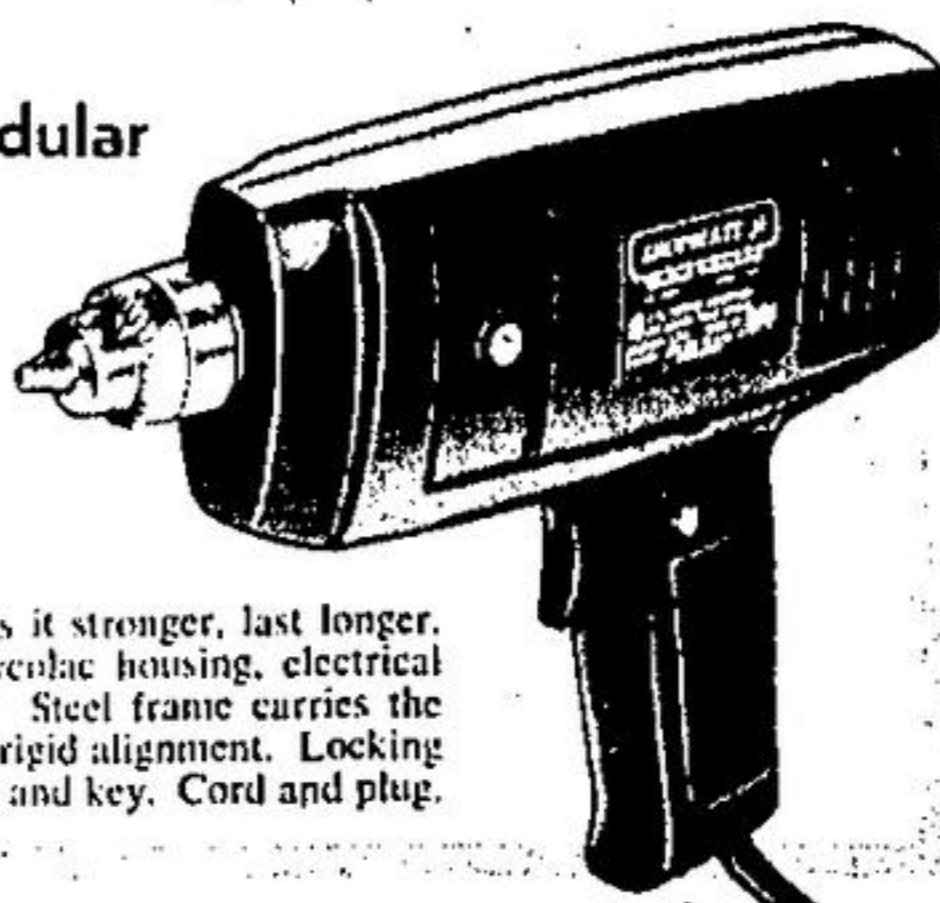

Halton Separate School Board Protests Decision

The Halton County Separate School Board has voiced its strong opposition to the recent Ontario Government decision not to extend financial aid to separate schools past Grade 10.

In a statement released last week, the board described Premier Davis' decision as "unacceptable and educationally unsound" but did not threaten any further action.

It faulted the Ontario government for contradicting its own education policy by not extending "equal educational opportunity" to the province's 420,000 separate school students.

REASONS

The board protest comes less than one month before the October 21 provincial election. Both the Liberals and New Democratic Party favour complete provincial support of separate schools.

The statement stressed "educational and pedagogical" reasons for the board's stand.

"The decision to maintain this arbitrary cut-off half way through a secondary program is incomprehensible in a continuous and integrated process of education."

"How does a Separate school board sensibly plan and develop a curricular learning experience, integrated with the students' needs and progress, when it is denied the administrative power over the last one-sixth of the program?"

STATUS

The statement makes brief mention of the constitutional status of separate schools, noting Ontario's unique policy.

"The separate schools are here by right, they cannot be struck down, they are educating Ontario children with public funds, they should be able to offer an opportunity for education equal to that in the other public schools."

No One is Too Small Or Too Big

by Marilyn Serjeantson