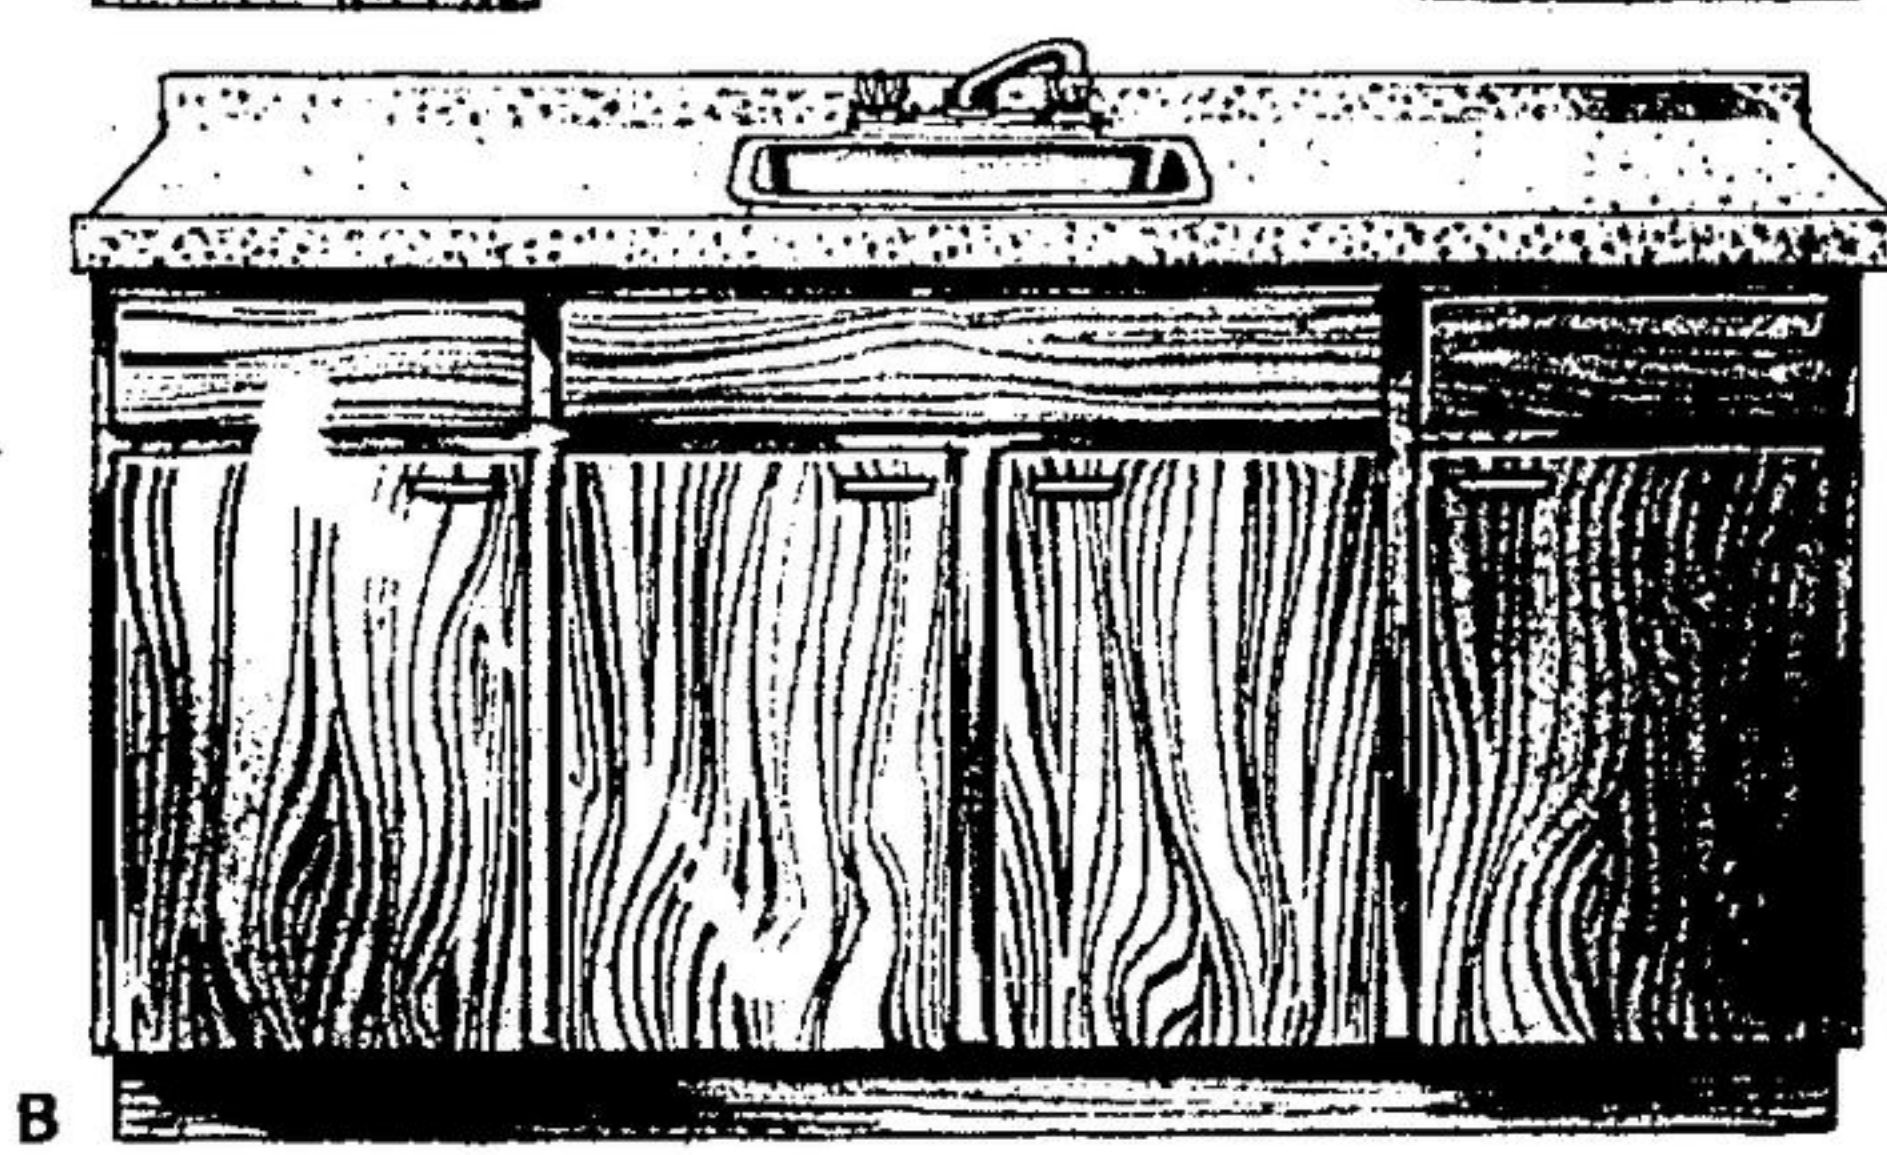

BEAVER

YOUR KITCHEN CENTRE from Starter Sets to Custom Units

SAVE \$10.

(A) 54" Kitchen
STARTER SET

Completely assembled, ready to paint or stain. Comes complete with arborite counter top in golden glitter pattern, single bowl stainless steel sink and chrome deck faucets. Ideal for apartments, cottages, and rec room.

Reg. \$149.95
SPECIAL

139⁹⁵

SAVE \$48.

(B) "Hanover" 72" Prefinished
COMPLETE KITCHEN UNIT

Quality and value in factory assembled birch veneer upper and lower cabinet. Prefinished in rich honey beige, with copper finish hardware. Plastic laminate top in white and gold pattern, complete with single bowl stainless steel sink and chrome faucet.