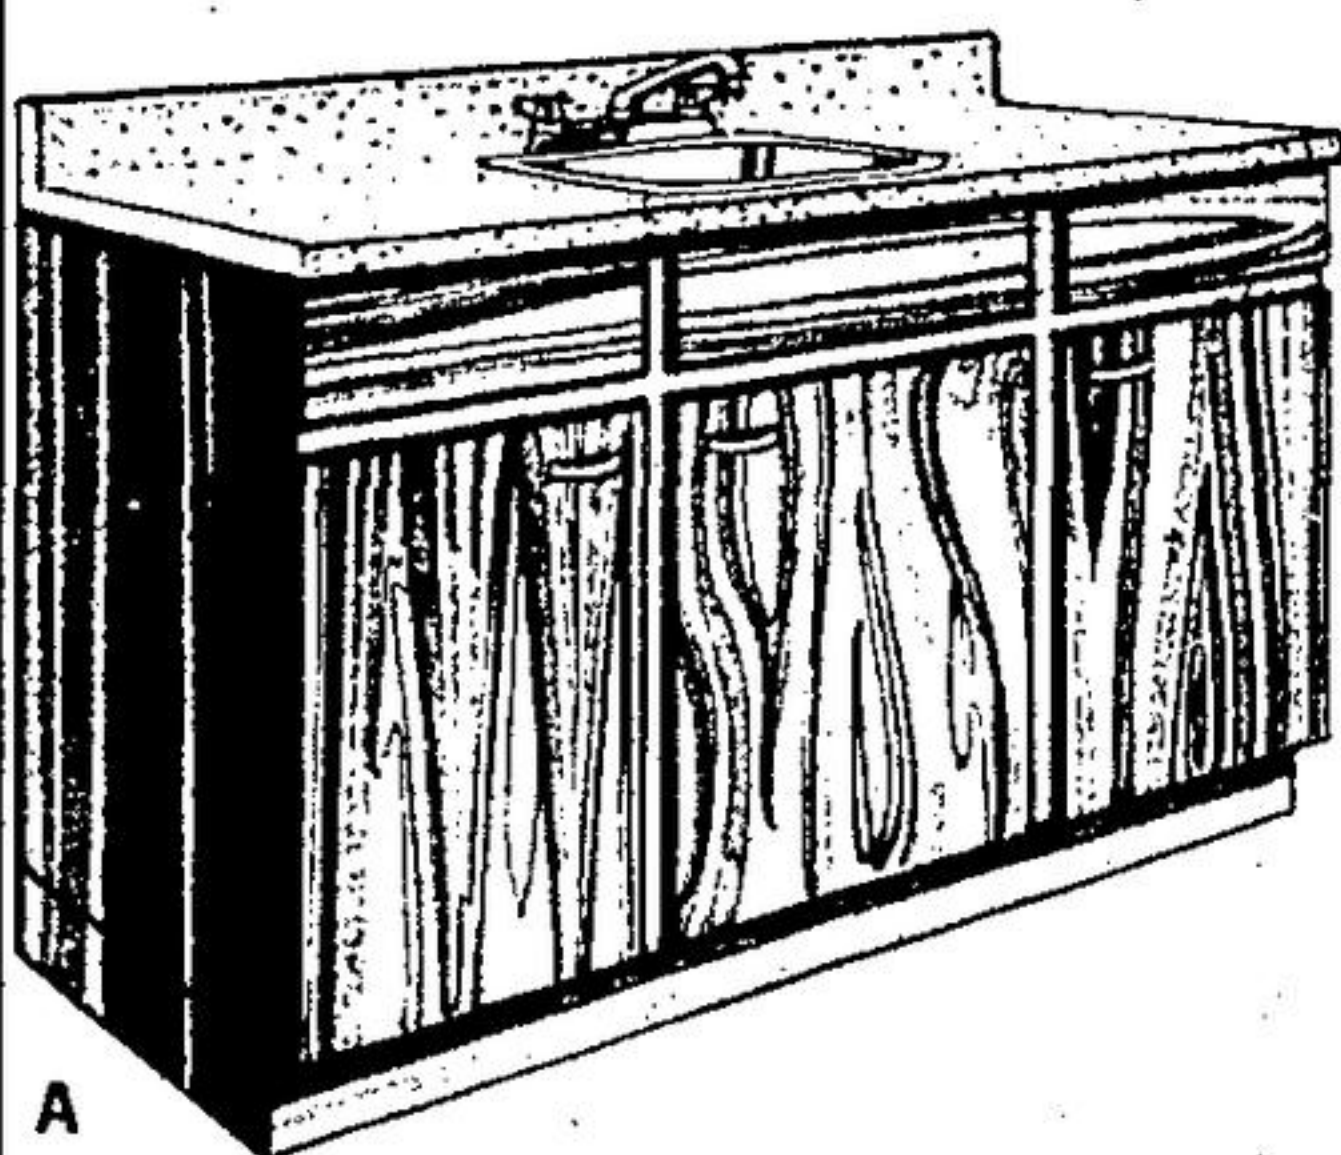

BEAVER

YOUR KITCHEN CENTRE from Starter Sets to Custom Units

SAVE \$10.

(A) 54" Kitchen
STARTER SET

Completely assembled, ready to paint or stain. Comes complete with arborite counter top in golden glitter pattern, single bowl stainless steel sink and chrome deck faucets. Ideal for apartments, cottages, and rec room.

Reg. \$149.95
SPECIAL

139⁹⁵

SAVE \$48.

(B) "Hanover" 72" Prefinished
COMPLETE KITCHEN UNIT

Quality and value in factory assembled birch veneer upper and lower cabinet. Prefinished in rich honey beige, with copper finish hardware. Plastic laminate top in white and gold pattern, complete with single bowl stainless steel sink and chrome faucet.