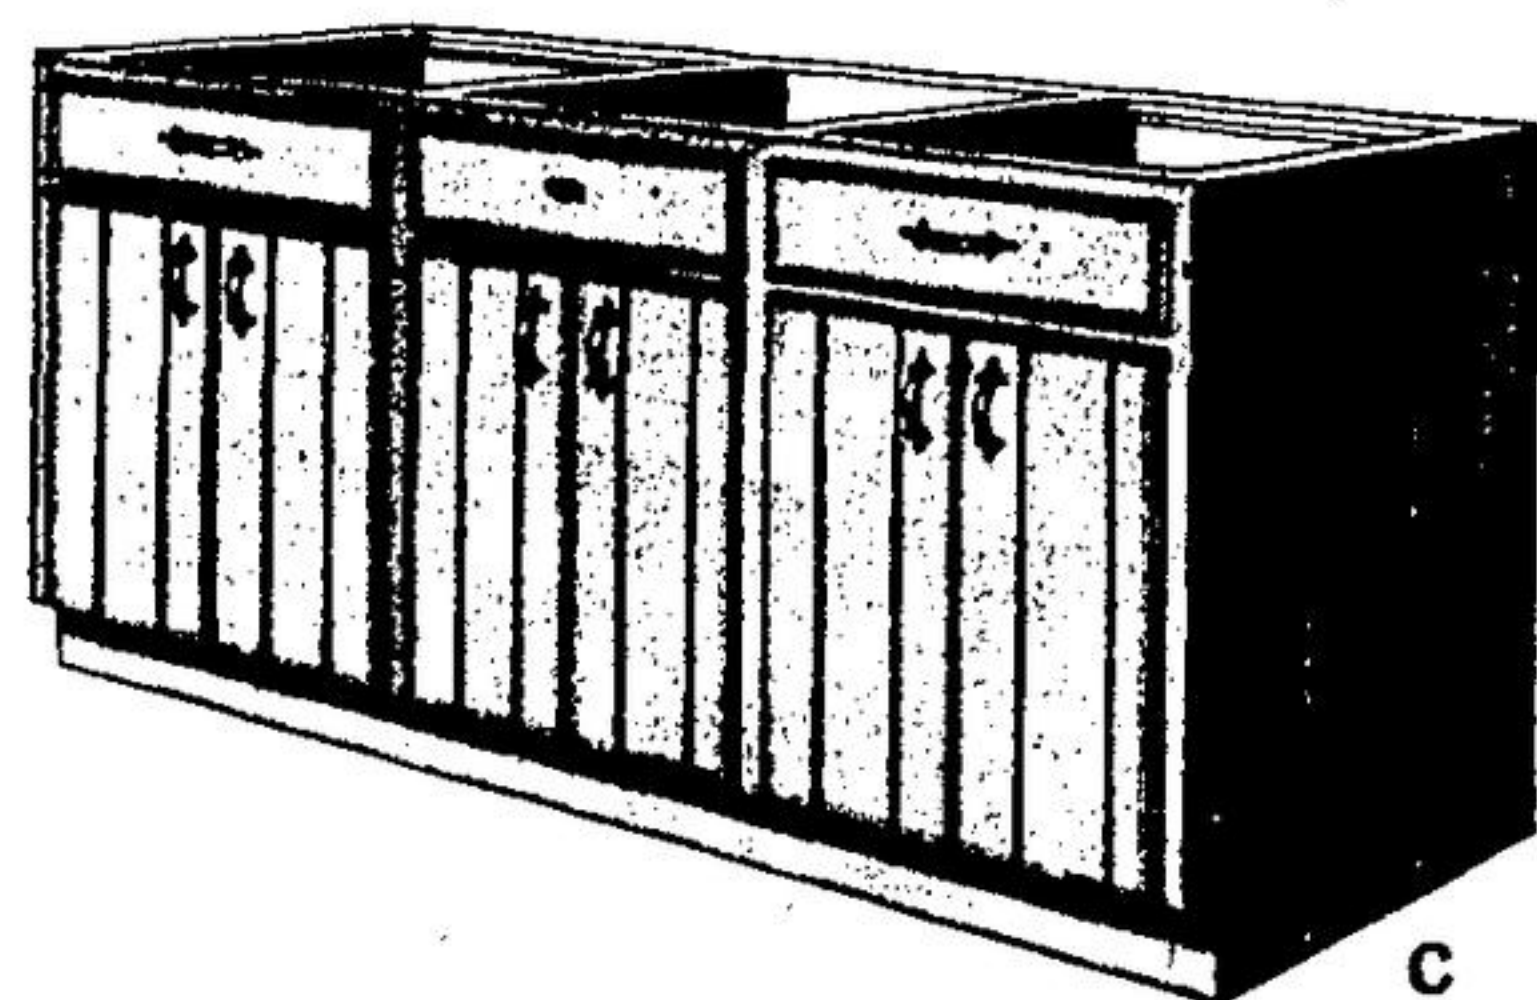

BEAVER

YOUR KITCHEN CENTRE from Starter Sets to Custom Units

SAVE \$10.

(A) 54" Kitchen
STARTER SET

Completely assembled, ready to paint or stain. Comes complete with arborite counter top in golden glitter pattern, single bowl stainless steel sink and chrome deck faucets. Ideal for apartments, cottages, and rec room.

Reg. \$149.95
SPECIAL

139⁹⁵

SAVE \$48.

(B) "Hanover" 72" Prefinished
COMPLETE KITCHEN UNIT

Quality and value in factory assembled birch veneer upper and lower cabinet. Prefinished in rich honey beige, with copper finish hardware. Plastic laminate top in white and gold pattern, complete with single bowl stainless steel sink and chrome faucet.