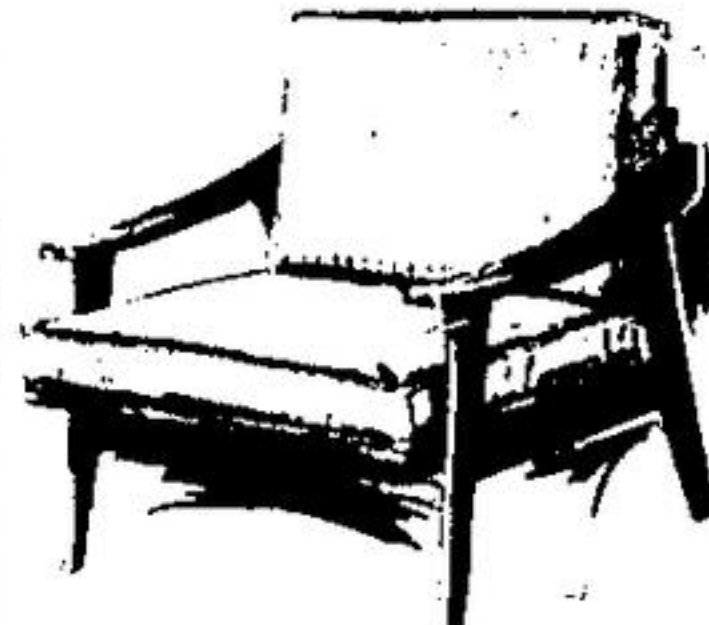

DANISH CHAIR

Reg. Value $49.95
$24⁸⁸