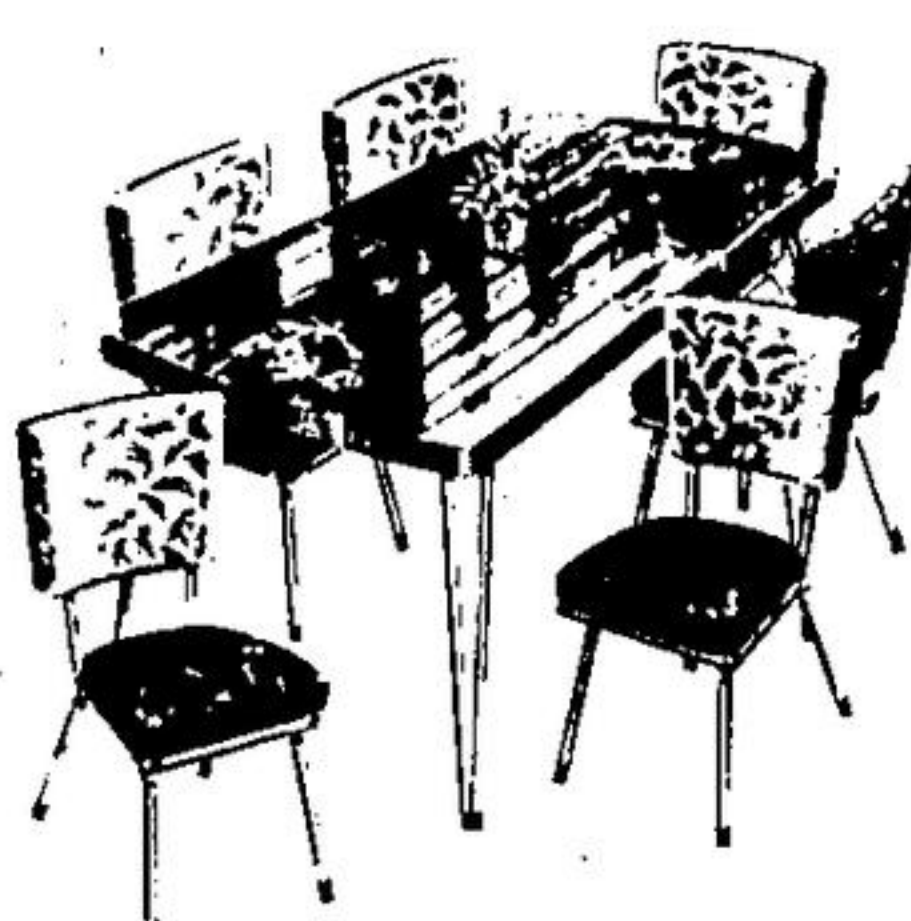

DINETTES A LA CARTE!

Handsome bronze-toned dinette with Walnut-Arborite table-top vinyl-cushioned wipe-clean chairs.

Table & 2 chairs - Reg. Value $39.95
$29⁹⁵

Table & 4 chairs - Reg. Value $64.95
$49⁹⁵

Table & 6 chairs - Reg. Value $99.95
$74⁹⁵

SPANISH OAK BEDROOM

Reg. Value $349.95
$249⁹⁵

By Saguenay, this is a superbly styled master bedroom. 9-drawer triple dresser has twin mirrors, chest has 5 drawers, headboard is 54-60" to fit regular or queen-size. In mellow Spanish Oak veneers and solids.