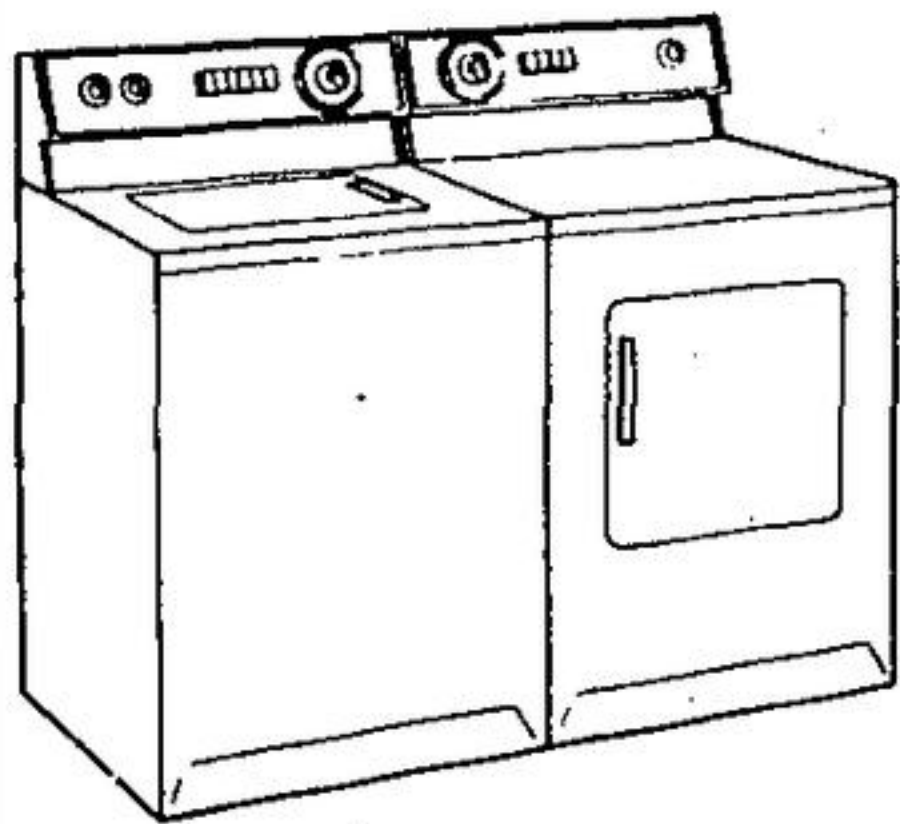

YOLLES & BURROUGHES

LOOK WHAT WE BOUGHT FOR YOU!

All styles. All prices. The best possible selection at the best possible prices, in all price ranges! Discover a whole new world of colourful space-age living; new dimensions in sight and sound; a wealth of colour and luxury in over 70 Trend Rooms. Of course all our usual well-known and respected brand names are to be found throughout: Sklar, Peppler, Standard, Saguenay, Kilgour, Beverley, Kaufman, Dellcraft, Knechtel, Braemore, Bedford, Avanti, Westinghouse, Fleetwood, GSW McClary, Coronet, Victoriaville and many, many more. Come browse — stay and buy!

● PERSONAL SHOPPING ONLY — NO TELEPHONE ORDERS ●

USE YOUR CREDIT NO DOWN PAYMENT

Three separate credit plans to choose from:

1. Open a 90-day NO INTEREST Charge Account
2. Open a Budget Account with NO MONEY DOWN, balance on terms of your choice.
3. If you have an open account at our old Brampton store, or at any of our Ontario stores, you may add to it with NO MONEY DOWN and little or no increase in present payments.

Like Young! Combination 2-Speed Phonograph-AM Radio

Runs on batteries outdoors, plugs into household current indoors! 45's and 33's sound great through dynamic 3" speaker. Sapphire stylus, built-in antenna. Includes earphones and batteries. About 32 ozs!

Reg. Value $34.95

ONLY
$24⁸⁸

GSW - McClary WASHER & DRYER

Washer has 3 settings: regular, soak and Perma-Press. Dryer features regular, delicate and no-heat fluff settings.

WASHER
Reg. Value $299.95
$239⁹⁵

DRYER
Reg. Value $189.95
$149⁹⁵