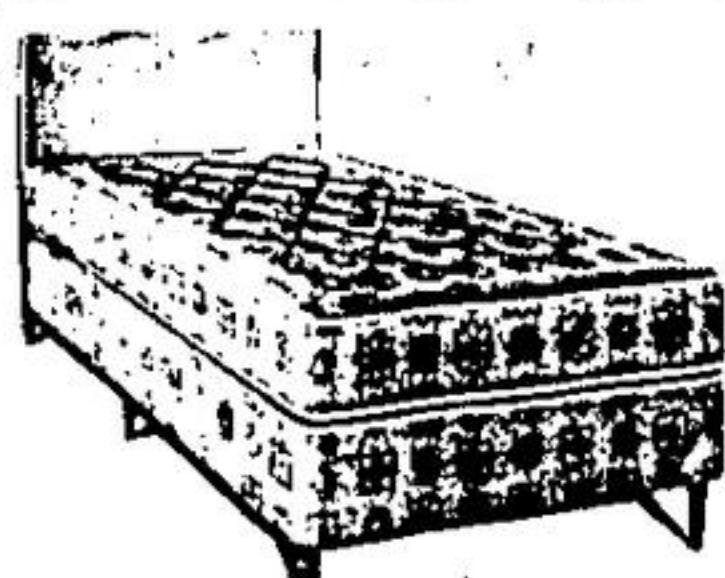

39" BEVERLY CONTINENTAL

Quilted mattress, matching base in colonial print ticking. Washable vinyl headboard, set of legs included. Beverly-built.

Reg. Value $69.95
$49⁹⁵