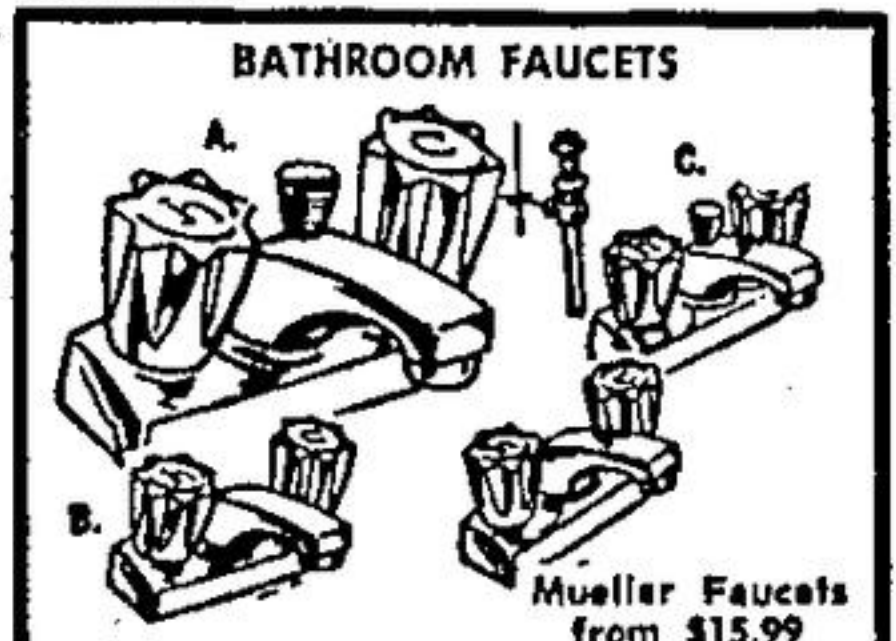

Mueller Faucets from $15.99

24"-2 DOOR $69.50
30"-2 DOOR $79.50
54"-4 DOOR $119.50

BATHROOM FAUCETS

24"-2 DOOR $69.50
30"-2 DOOR $79.50
54"-4 DOOR $119.50

24"-2 DOOR $69.50
30"-2 DOOR $79.50
54"-4 DOOR $119.50

24"-2 DOOR $69.50
30"-2 DOOR $79.50
54"-4 DOOR $119.50

24"-2 DOOR $69.50
30"-2 DOOR $79.50
54"-4 DOOR $119.50

24"-2 DOOR $69.50
30"-2 DOOR $79.50
54"-4 DOOR $119.50