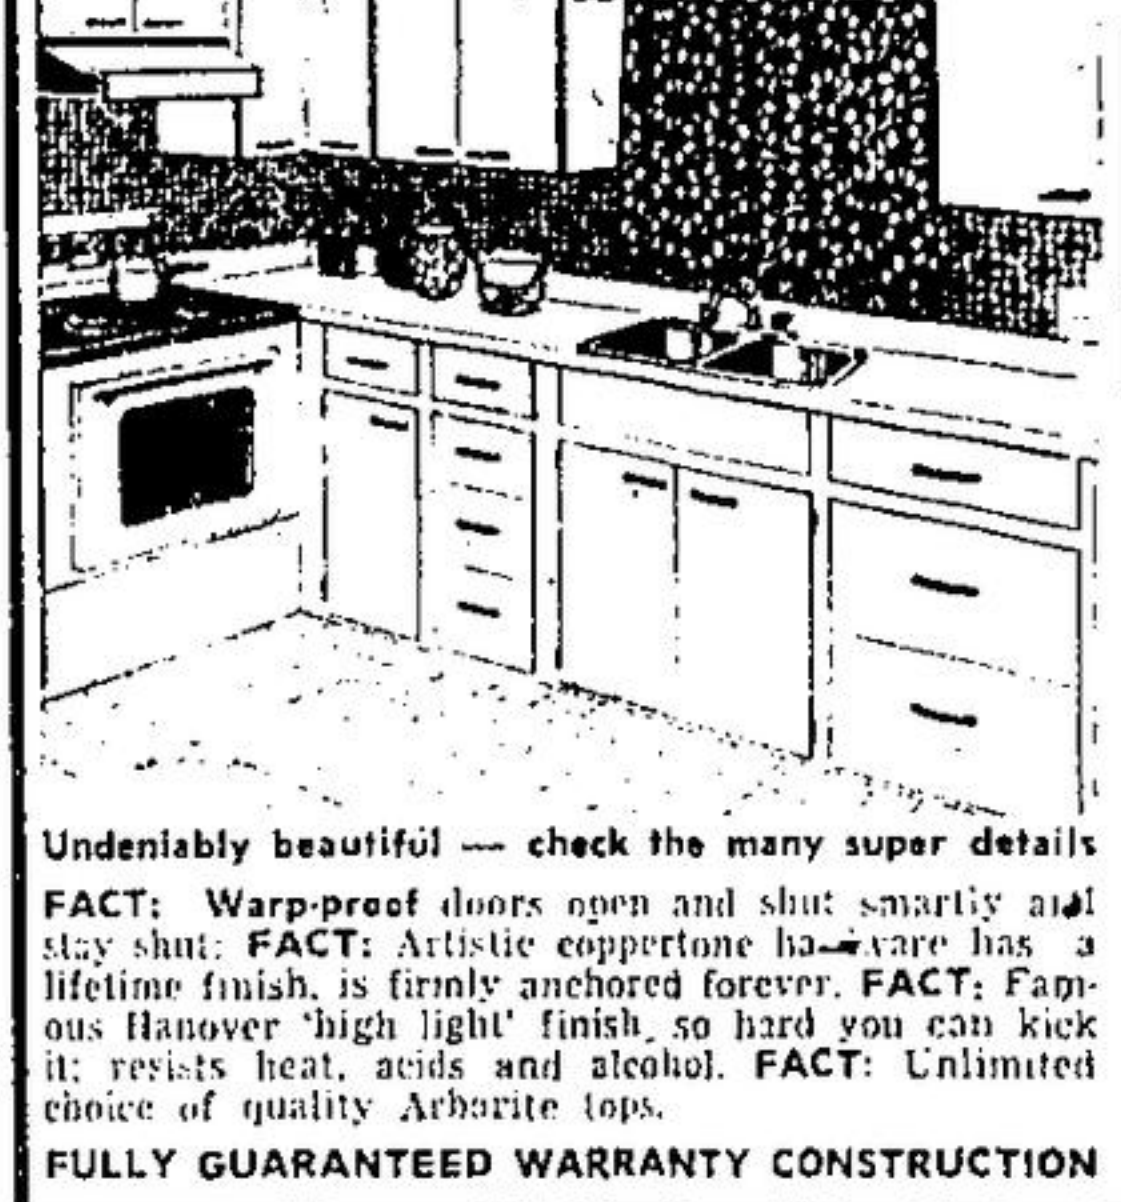

"Silhouette" Custom Quick Kitchens

10% OFF

FAST DELIVERY in a quarter of the time it usually takes for custom kitchens!
HARDWOOD VENEER LUSTRE-FINISHED SOLID BIRCH
HONEY BEIGE
Beaver will measure, provide plans to your desire, give free estimate, deliver and arrange installation. Or you can place these completely assembled cabinets yourself.

BEAVER TRI-MOLD COUNTER TOPS

5-STAR
Choice of Golden Glitter or Stardust on White Sand, White Milano, Marble or Autumn Breeze.

by **Hanover**
27.88
25" wide 8' length
BEST QUALITY HANOVER CONSTRUCTION for kitchen or bathroom
Laminated to sturdy, extra-strong particle board.
So easy to install in one single, totally finished piece. Simply trim one end to desired length. Low, low price applies to in-store stock only.

SAVE! new FAUCETS

For a startling improvement in old kitchens or baths.
GLITTERING "DIAMOND-CUT" LUCITE HANDLES
"Mueller" Niagara 8" chrome plate, deck faucet, swing spout. Reg. $18.99, Now **$17.99**
ALL CHROME PLATE
Fixed "Mueller" neck faucet for a single bowl sink in bars or utility. Reg. $22.19, now **$19.95**
DE-LUXE "PUSH" ONE OF THE FINEST
Moon Single lever with push-pull handle control, one of the finest modern faucets made — NOW **$37.79**

STAINLESS STEEL SINKS **$15.99**
18" x 20" x 7" deep — complete with non rusting, stainless steel basket.
DOUBLE BOWL
Stainless steel, two bowls for handy wash and rinse as illustrated 31" x 18" x 7". Self rim with all stainless steel strainer. **35.88**

SAVE ON FIXTURES

SEE WHILE YOU SHAVE or while you put your eyelashes on!
Gold design on white glass, 12" x 5" with razor outlet. **$6.95**
Reg. $8.95, Now **$6.95**
RECESSED — The Sharp New look for kitchen and bathroom ceilings. Chrome or Copper **$10.98**
Put a Modern "PULL-DOWN" Over Your Work Area. Finger-touch operation. Light while you work or eat. 11" in diameter. Gold or Copper-tone. **$12.88**

HAPPEN-TIME FOR Dreams To Come True is Now!
BEAVER
11 WATER STREET TEL: 877-2234
Store Open Daily 8 a.m. to 5.30 p.m. — Friday 'til 8 p.m. Saturday 8 a.m. to 4 p.m.

THIS IS THE YEAR OF THE HOME AND THE WEEK TO SAVE WHILE YOU END HALF-LIVING AND BEGIN HOME-ADVENTURE-LIVING

"RIVIERA" DELUXE VANITY
Hanover
You'd swear the top was real marble. Enamel that looks like ivory. Chrome Plated Faucets with Deluxe Pop-up and Aerator. Fashionable Oval Sink. Centrad large art-crafted door pulls.
YOU MUST REALLY SEE THE "RIVIERA" TO REALIZE ITS PROUD BEAUTY.
Finished in hard, baked-on enamel, perfect with the Pompei Marble Arborite top. Much more practical than marble, it defies stains, bleaches, takes boiling water, doesn't chip or crack. Complete, ready to hook up. 24", 2 doors.
Other sizes with drawers and more doors at slightly higher cost.
SAVE! reg. $105.99 $95.95