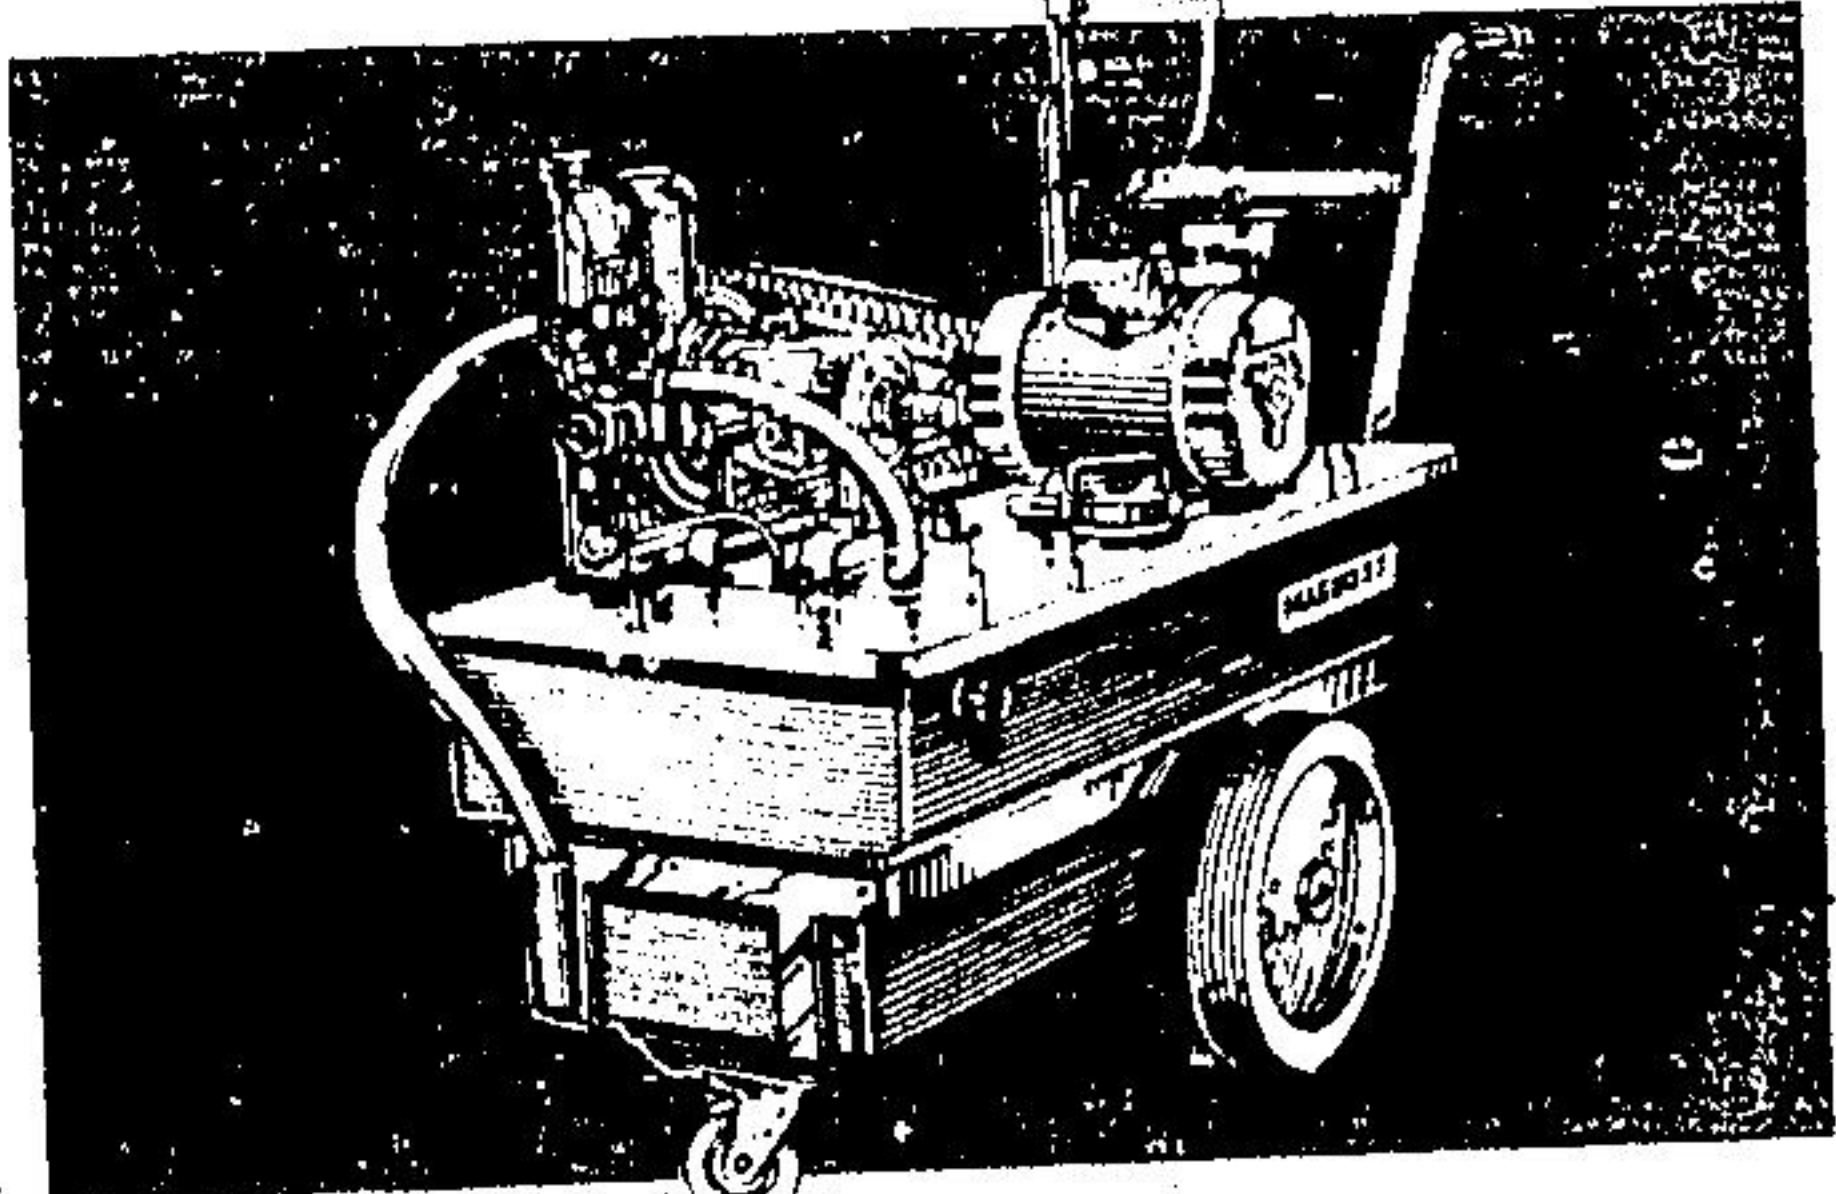

68400
each

Blue Devil portable high pressure washer

Versatile for both cleaning and sanitizing floors, walls and equipment. Capacity: 2 gallons/minute at 600 PSI. 1 HP; 115 volt motor. High pressure, non-triggered gun with 35 foot hose. Sprays both alkaline and mildly acidic products. 592-908

Ask for a demonstration!

Contact your CO-OP store to arrange for an on-location demonstration of a high pressure washer by a manufacturer's representative.