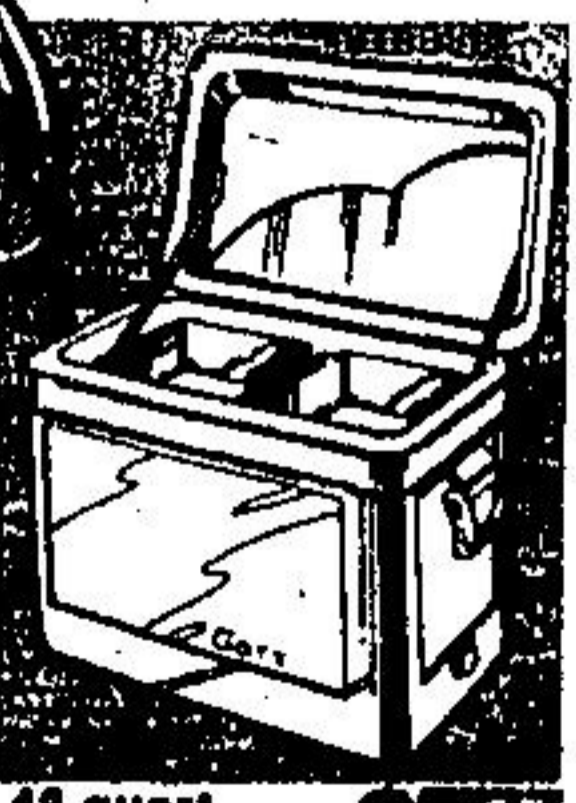

**19" kettle barbecue** **43<sup>33</sup>** each

Rust-proof baked enamel finish. Draft control lever. Top can be left open or closed Adj., suspended firepan ..... 575-300

**24" round barbecue** **38<sup>88</sup>** each

Hood, spit and motor plus warming oven in hood. 24" adjustable grill. Approx. 48" high ..... 575-185

**Redwood folding chair** **16<sup>99</sup>** each

a-Aluminum-frame chair with California Redwood seat and back slats. Plastic arms with steel. .... 575-343

**40" diam. umbrella table** **36<sup>66</sup>** each

b-Genuine California Redwood table top on sturdy tubular aluminum base. Folds for easy storage. Approx. 26" high. .... 575-336

**a-Power Ray searchlight** with automatic emergency flash. Batteries extra. 575-295 Strap. .... **\$9.99**  
**b-Power Lantern** with battery. Heavy-duty long range beam. Orange body. 575-168. .... **\$4.99**