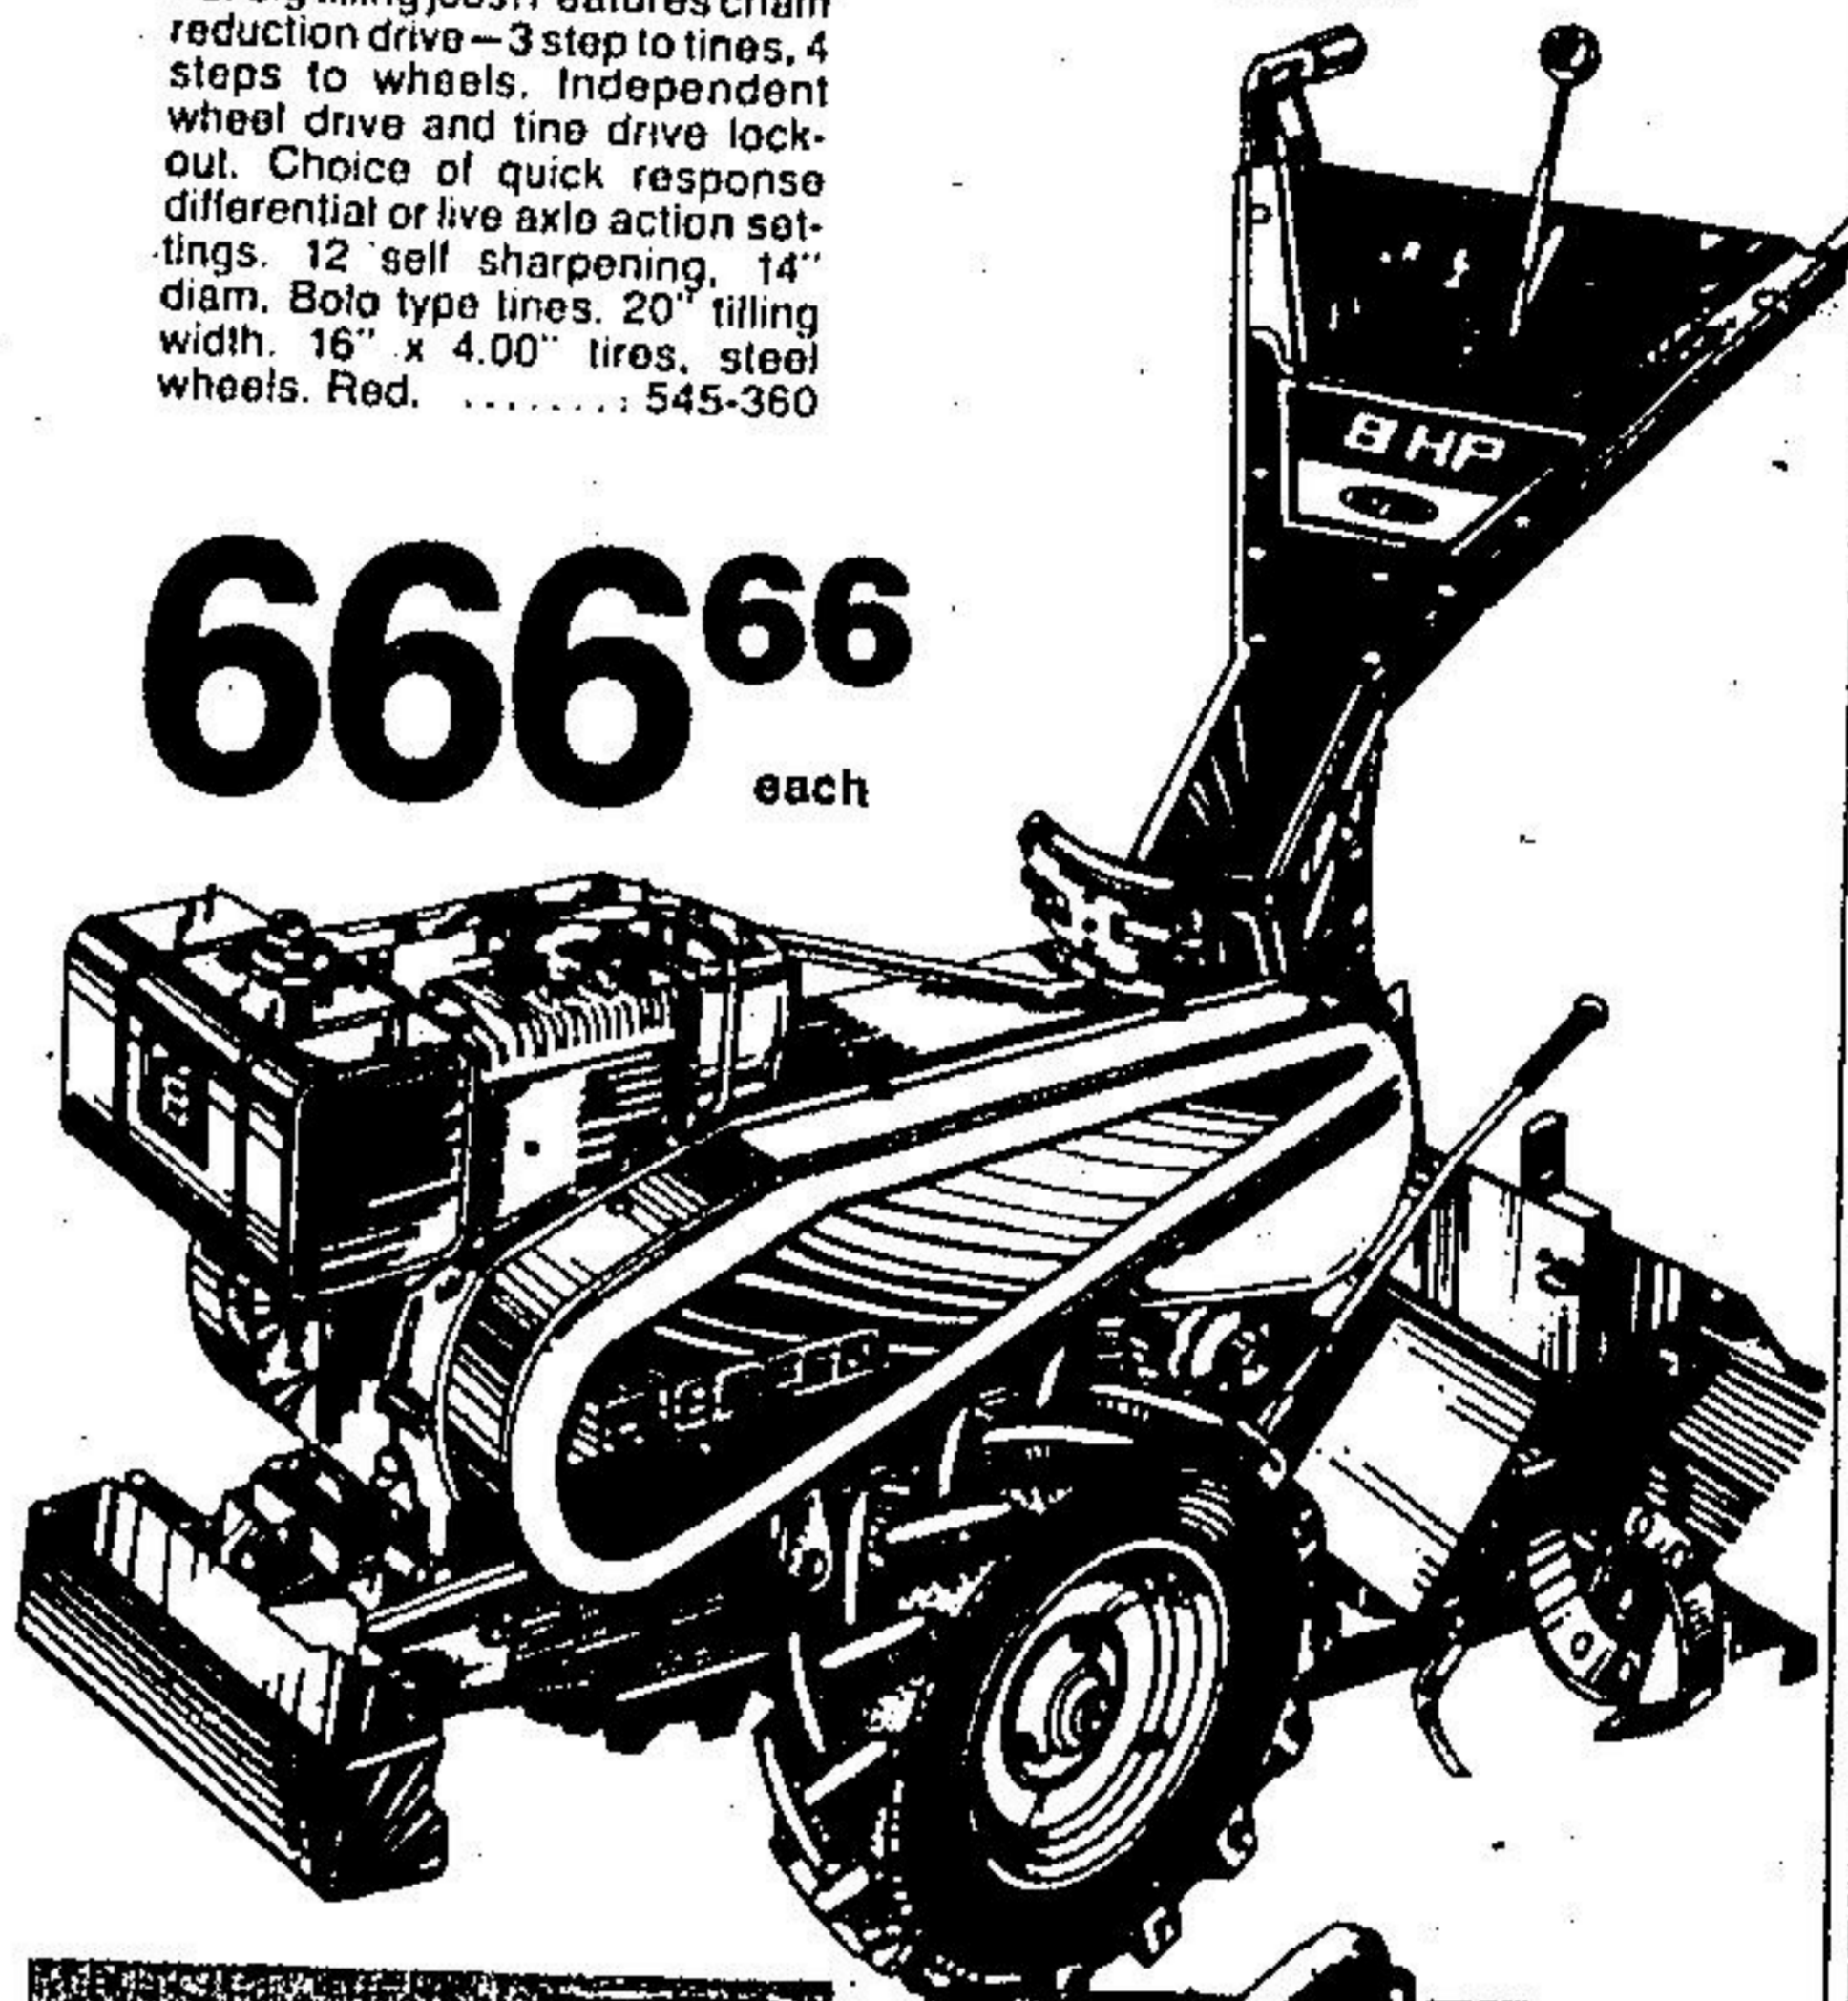

3 HP chain drive tiller 155⁹⁹ each

4 cycle B&S engine with rewind start. 3-step chain reduction drive. Handle-mounted throttle with neutral/forward selector. 6 position, 16" spring steel tines, 9" diam. Tilling width, 18"; depth up to 4 1/2". Folding tubular steel handle. 6" poly tires. Red/White. 545-358