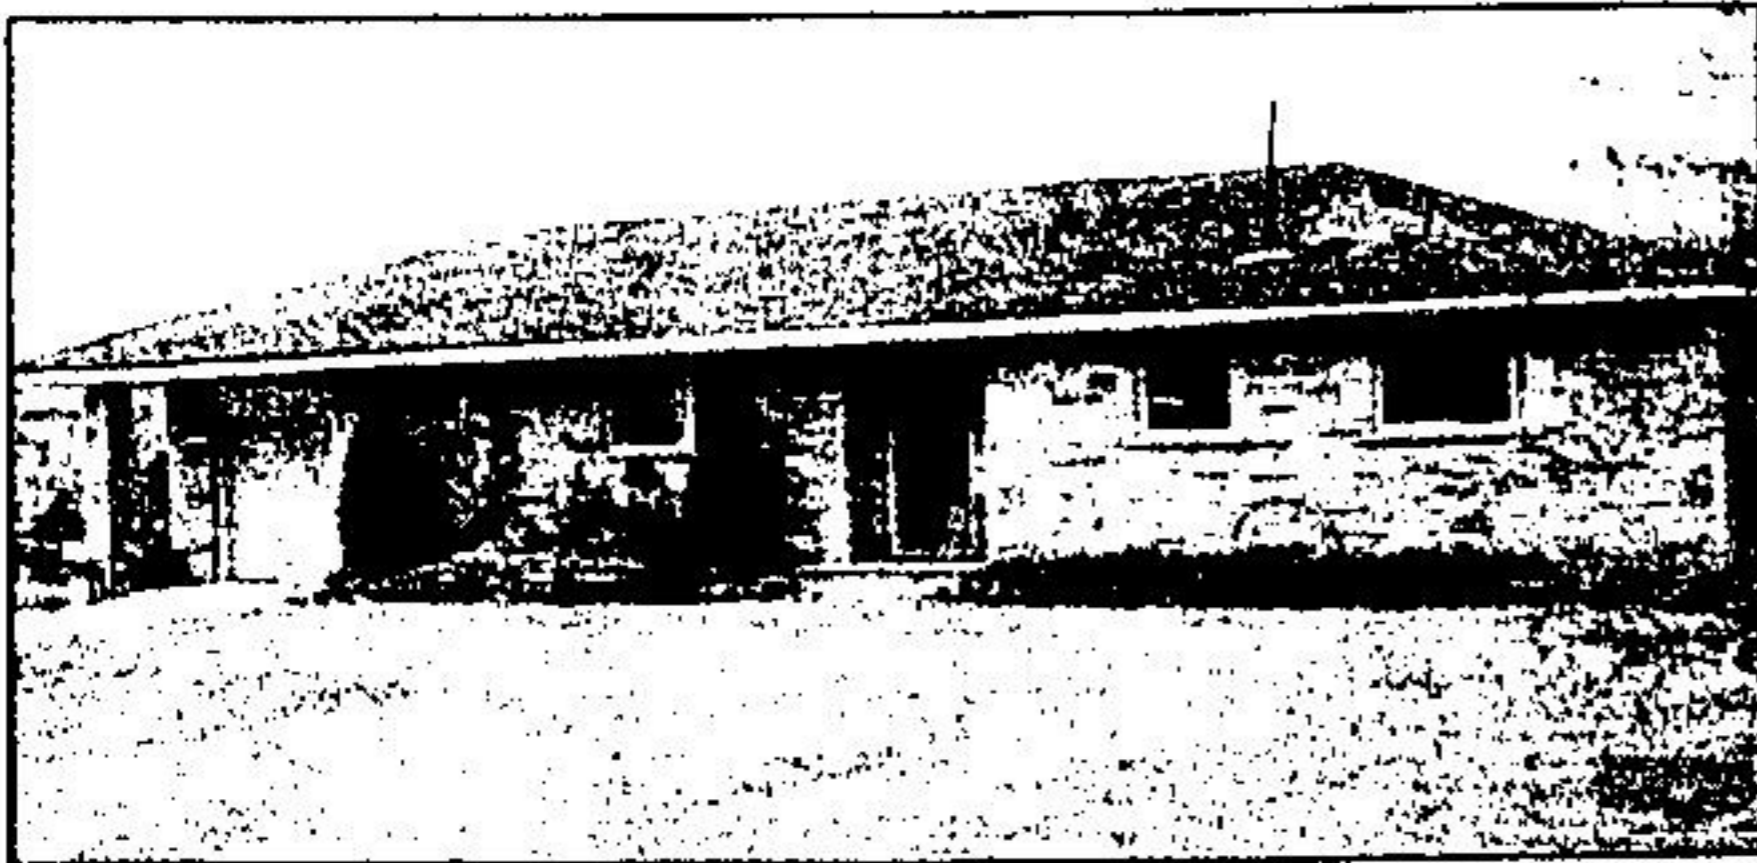

HOMES

IN HALTON HILLS AND AREA

COUNTRY PERFECTION

Awaits you. Lovely 3 bdrm home on 1 super acre. Terrific landscaping. 2 wall-to-wall fireplaces. $104,500. Call Cathy Dodds, A.E. LePage Real Estate Services Ltd. 877-0173.