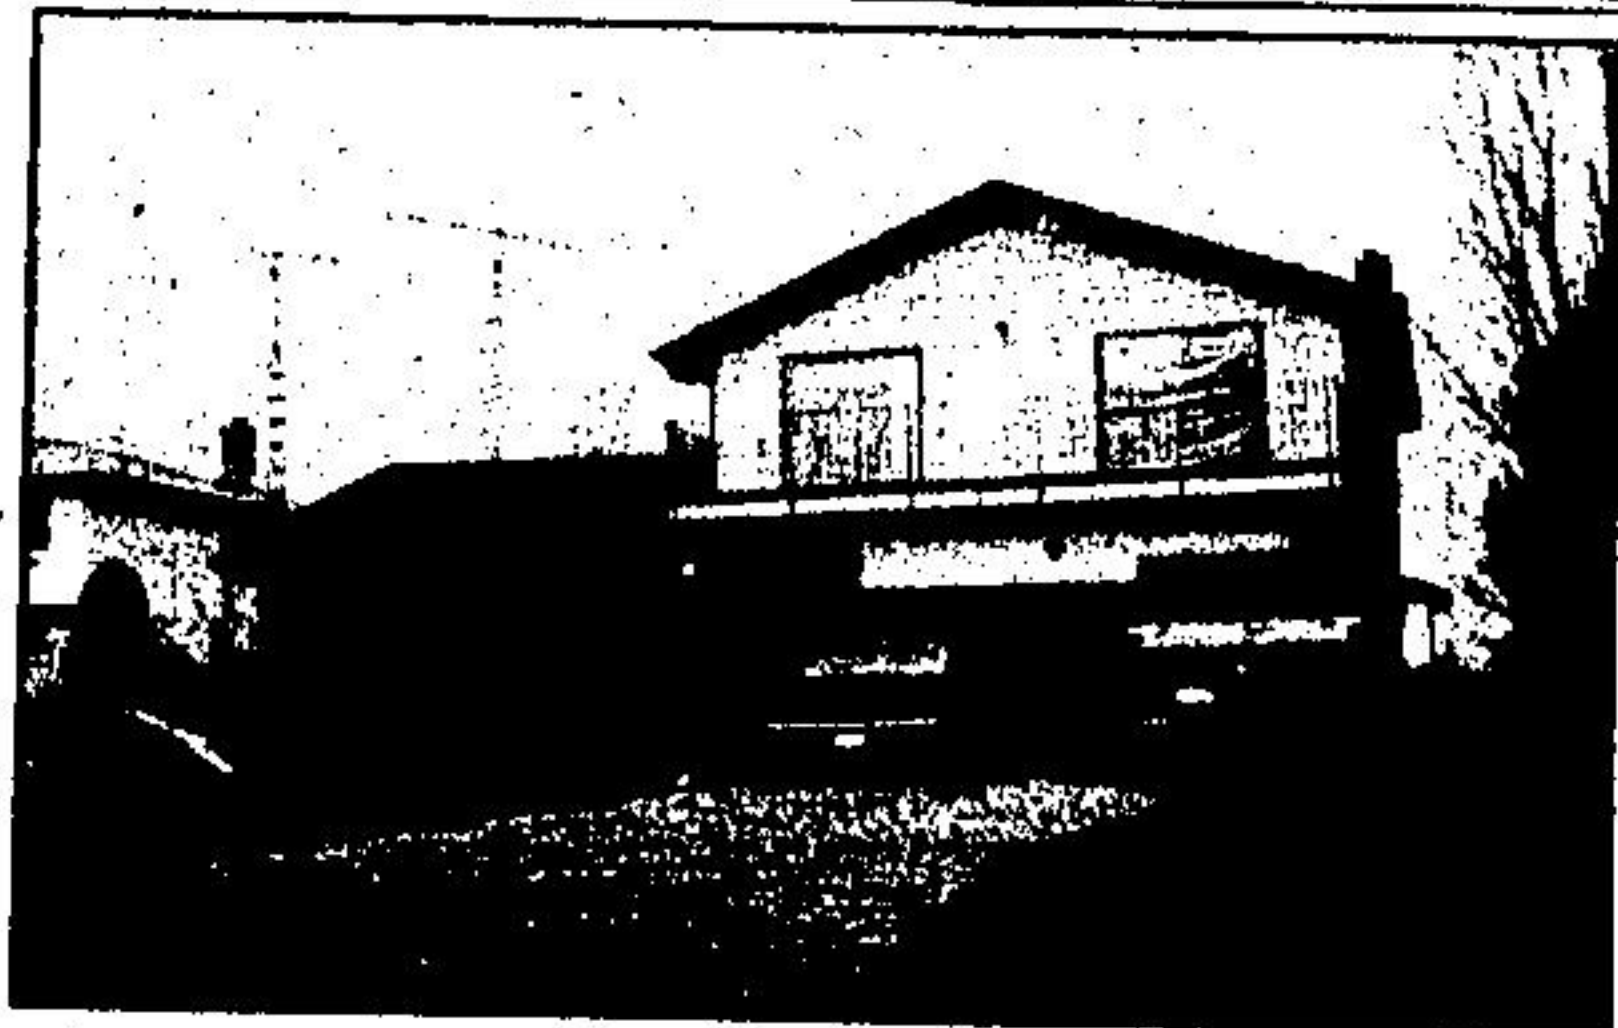

This Weekend

\$99,900 ERIN OPEN HOUSE
February 26th, 2:00-4:30 p.m.
22 Waterford Drive, Erin
(East from Main Street)

Gracious living in prestige area. Walk to conservation park as well as shops, schools and all amenities. Lovely 4 bedroom home with main floor family room featuring stone fireplace, plus many extras. Howard Wilson 626-3563, George Myers 741-2565, Family Trust Corporation Realtor 742-3840.

Open House
February 26, 2-4 p.m.

Directions: Corner of Maple Ave. & Trafalgar Rd., Georgetown. 4 bdrm home on 1/4 acres. Call Deanna Allen 877-0173.

7-8

Open House
Sunday, February 26th, 2:00-4:00 p.m.
49 Storey Drive, Acton