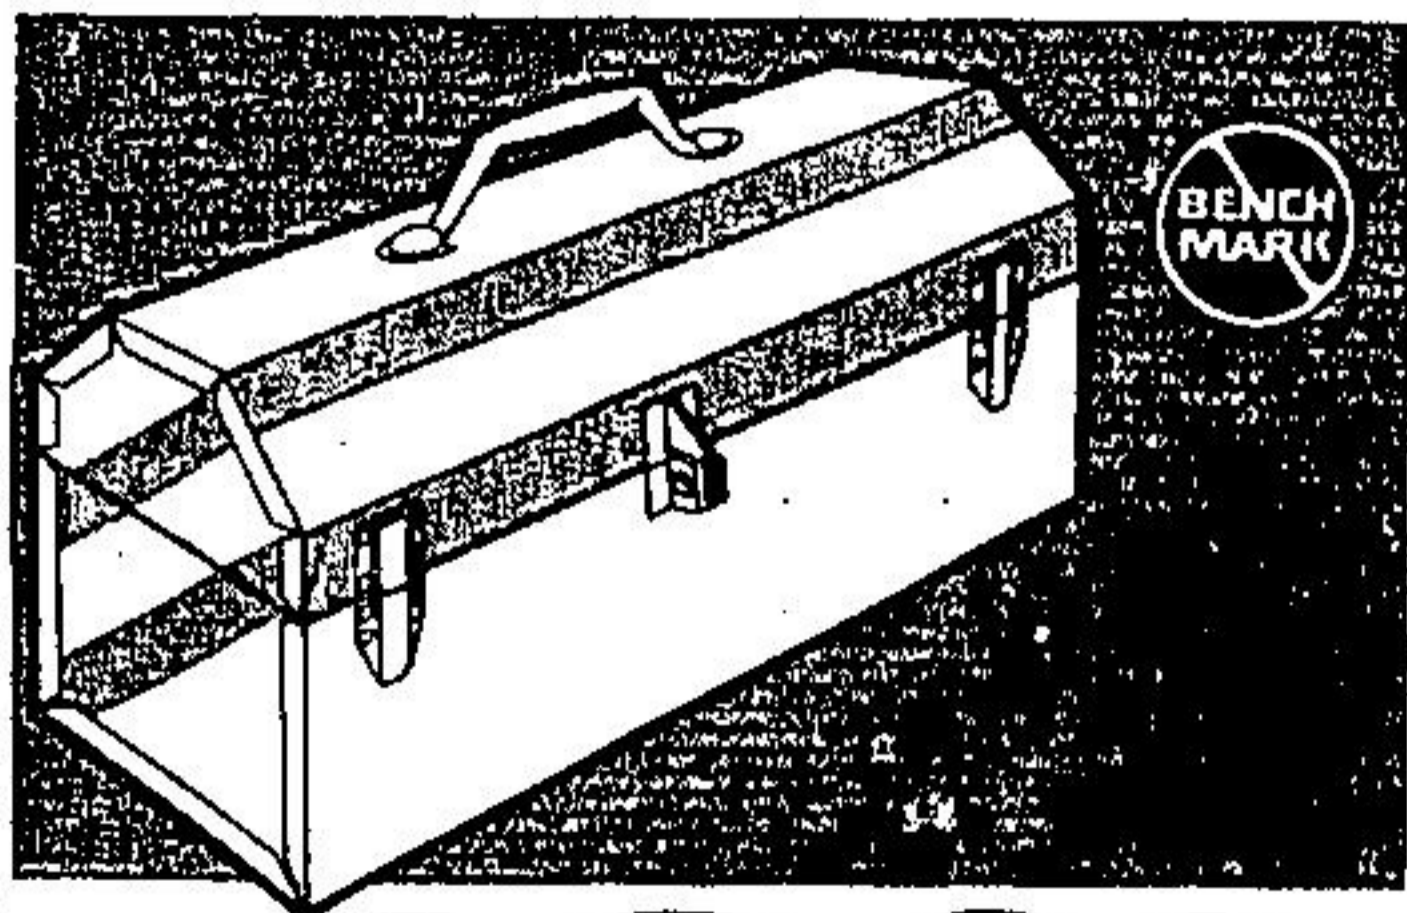

13⁶⁹

1112-848-1