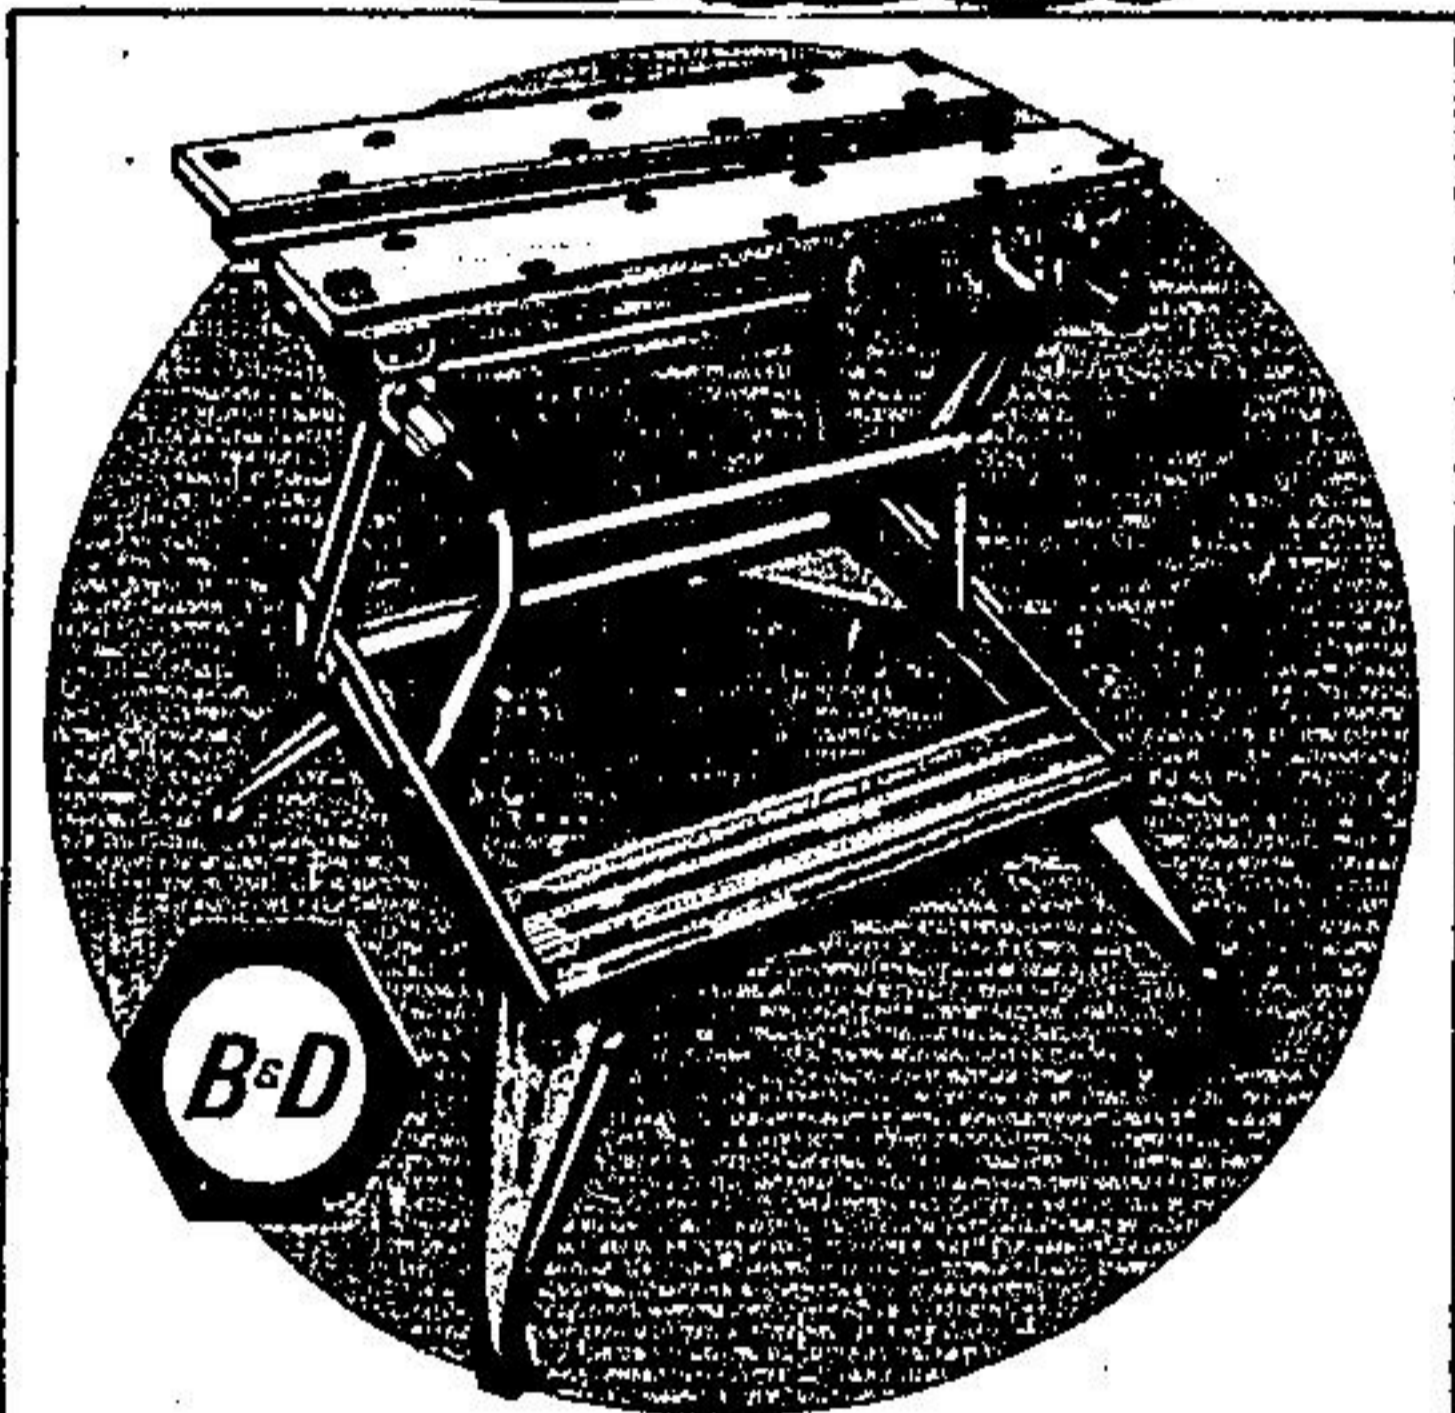

Home of the Handyman

Gifts for the Handyman

Dual Height Workmate

Non-slip feet. Steel legs. 12" vising capacity using pegs. 5 3/4" opening between jaws. Two heights 31 7/8" and 23 3/4" Full 29" wide vise jaws.

1138-548-6

19⁹⁵

Screw-Driver Set with Case

5 screwdrivers in one. Full torque can be applied to cap without loosening it.

1059-222-6

5⁵⁹

11 pc. Screwdriver Set

Contains: 2 Robertson, 2 Phillips, 4 slot, 1 stubby slot, 1 scratch awl and 1 combination offset. Chrome Vanadium. 1059-288-28