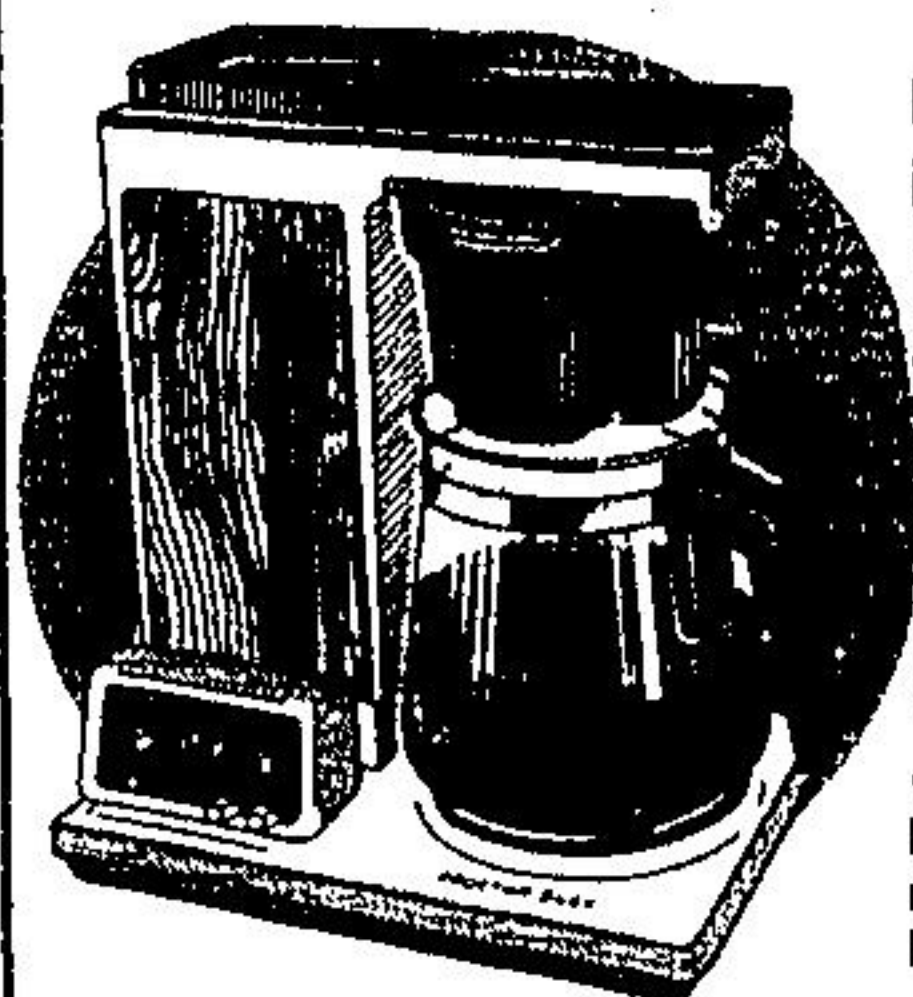

# Kitchen Helpers for Mom

**Proctor-Silex Beverage Brewer™**  
Automatic Drip Coffeemaker. NEW 12-Cup Capacity and now...24 hour digital Clock/Timer with to-the-minute brew start accuracy

- Hydro Clean™ Pump designed to reduce cleaning in hard water areas.

- Activated charcoal water filter. Screens out water impurities
- Brew-for-Two® basket...enables two cup brewing
- Calibrated water level indicator
- NEW cord storage
- Automatic switch control from coffee brewing to keep warm. Safety signal light tells unit is on.