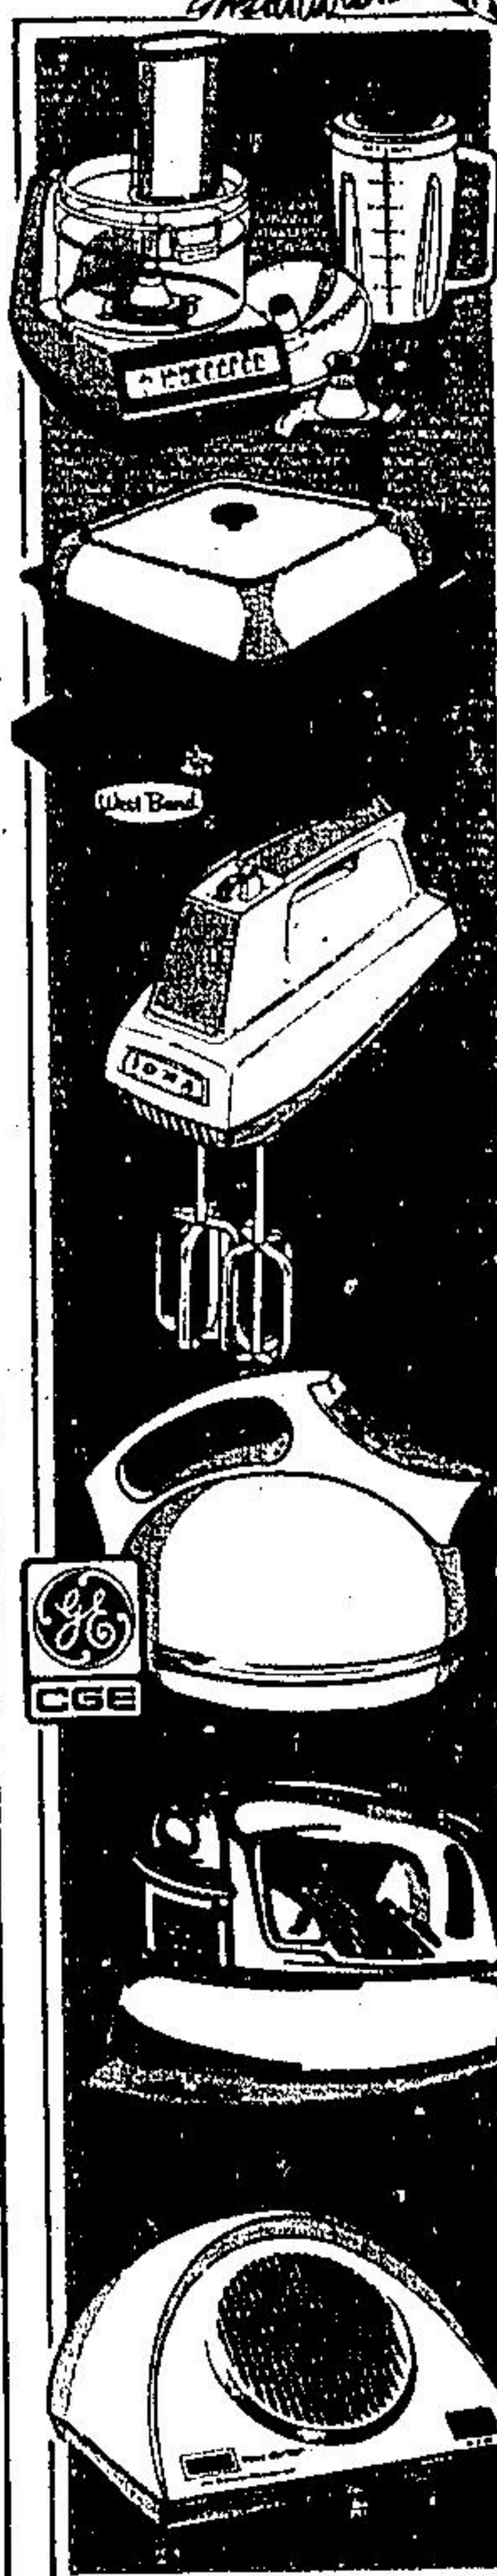

3850-791-1

**58<sup>95</sup>**

**Proctor-Silex 2-Slice Toaster**

Chrome finish. Thermostatically controlled. Almond colour. 3885-106-1

**15<sup>98</sup>**

**CGE Food Processeur**

Combination processeur and blender. 400 watt motor with safety interlock feature. 3832-561-1