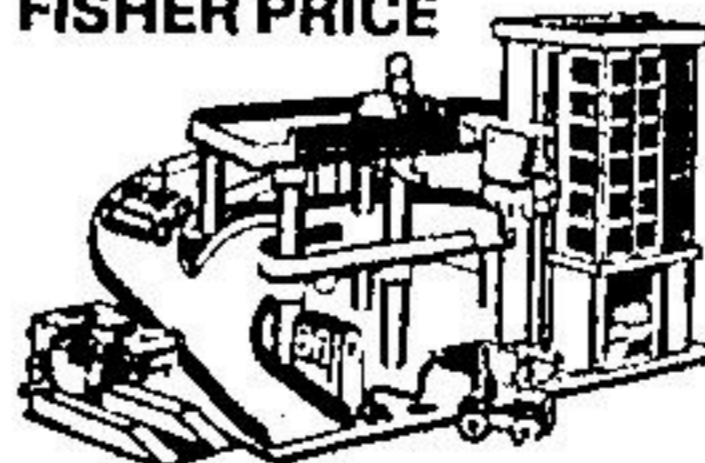

WALT DISNEY MOVIE VIEWER. Mickey Mouse, Donald Duck and Goofy, star in "Lonesome Ghosts". Movie cartridge included. Grip handle 3-10.

15.88

FISHER PRICE House

House hinges open. Locks shut.

28.99

FISHER PRICE