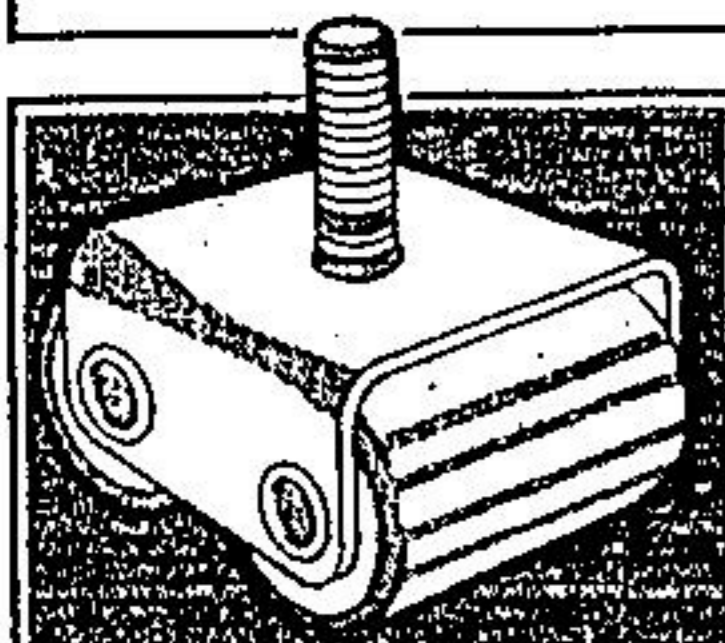

Appliance Casters

Easy rolling, non-marking twin wheel casters. Align securely with jam nuts. Set of four. White.

4 95

2325-451-10