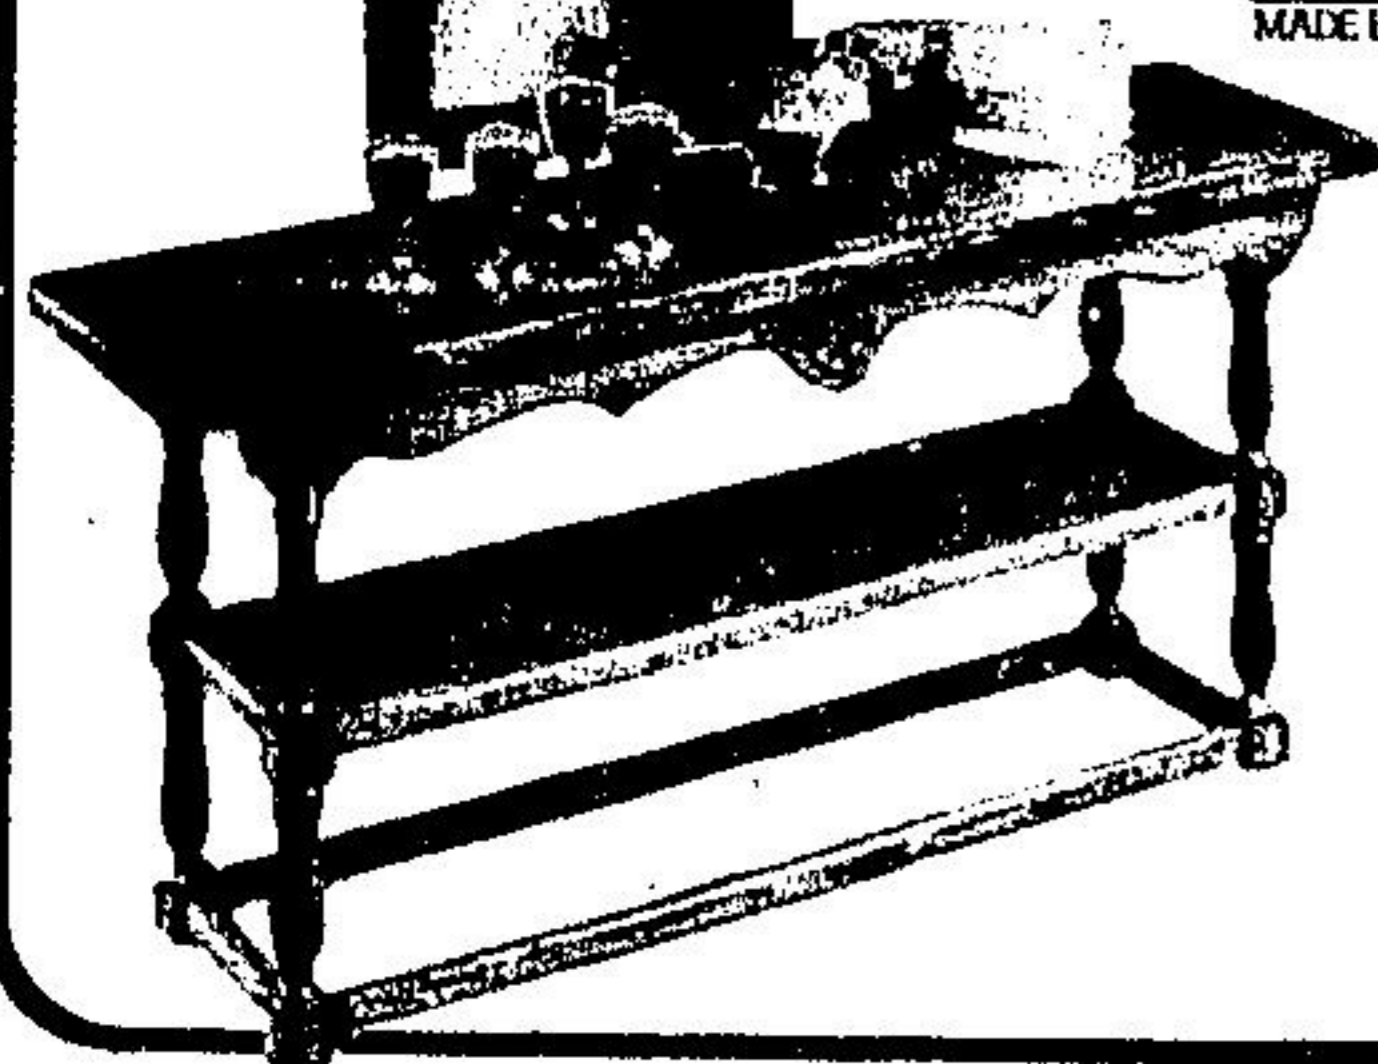

Sklar-Peppler

MADE BY HANDS

Designer
Cocktail
Table with
Matched
Cherry Veneers.

half price
$198

Includes delivery

Matching end table
available $208
Sofa Back
Table $378

Sklar-Peppler

MADE BY HANDS

butler's desk chest

This unique and practical piece could be the answer for that space you have and don't know quite what to put in it. It has 5 deep storage drawers and a neat lighted writing compartment with 2 small letter drawers. It's made of hickory and finished by SKLAR-PEPPLER craftsmen. We cannot repeat this offer!

half price

$398

Includes delivery

store hours
9:00 to 5:30 daily
9:00 to 9:00 thursday and friday
sheridan mall-mississauga
9:30 to 9:30 daily
9:30 to 6:00 saturday