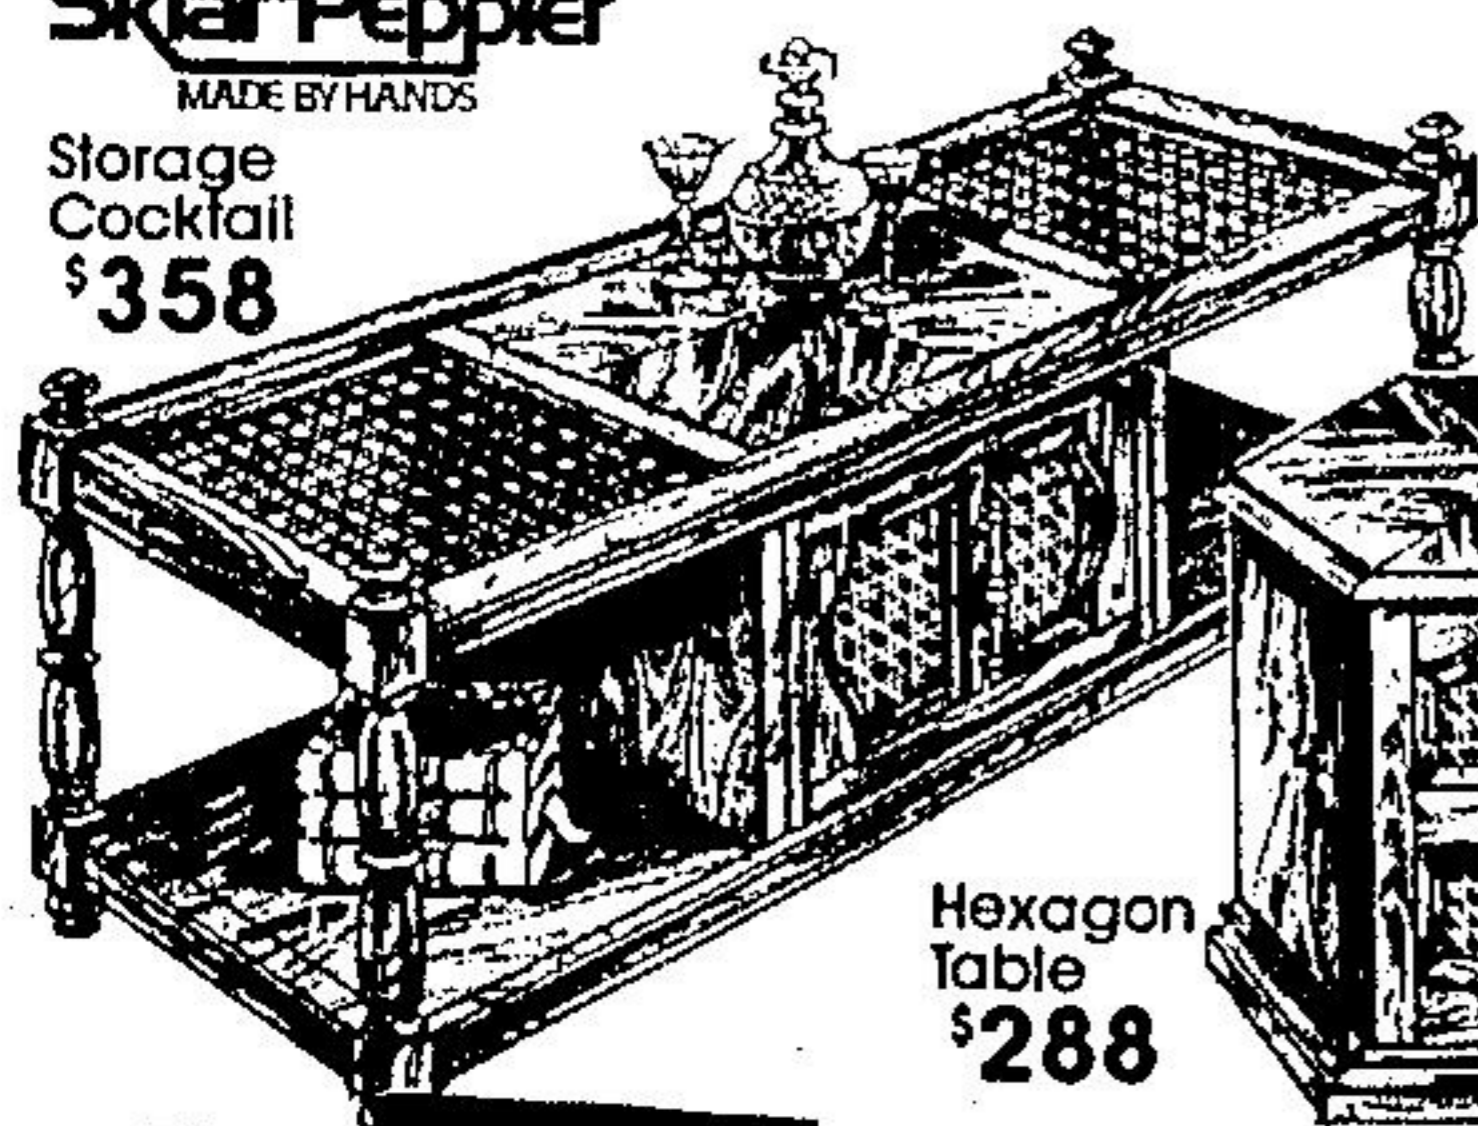

Sklar-Peppler

MADE BY HANDS

timeless and traditional

This hand rubbed oak classic design suite is from SKLAR-PEPPLER's finest craftsmen. They say a picture is worth a thousand words. It's true! But we don't have space to print it all. We'll tell you that the magnificent buffet and hutch has every feature that you could want! Drawers, doors, finished interiors, plate glass shelving and lighted interiors. The oval double pedestal table with 2 leaves will seat up to 12 people when fully extended. The handsome chairs are shaped, graceful and elegant. You get with this suite 4 side chairs and 2 matching arm chairs all covered with rich velvet deeply padded seats.

\$2997

Includes delivery
matching server \$697

9 pieces
buffet
hutch
oval table
4 side chairs
2 arm chairs

special cased tables

The rich interplay of wood grains and cane in these SKLAR-PEPPLER tables will add elegance to any room. And the extra storage and serving areas mean extra convenience for entertaining, or your 'at home' ease. Choose one for that special spot you've been thinking about, or choose several to pull your favorite room together. At these prices, these tables are unsurpassed.

Sklar-Peppler

MADE BY HANDS

Storage
Cocktail
\$358

Hexagon
Table
\$288

Lamp
Table
\$268

Tier
Table
\$228

1. Storage Cocktail \$358
2. Hexagon Commode . . \$288
3. Lamp Table \$268
4. Tier Table \$228

prices include delivery