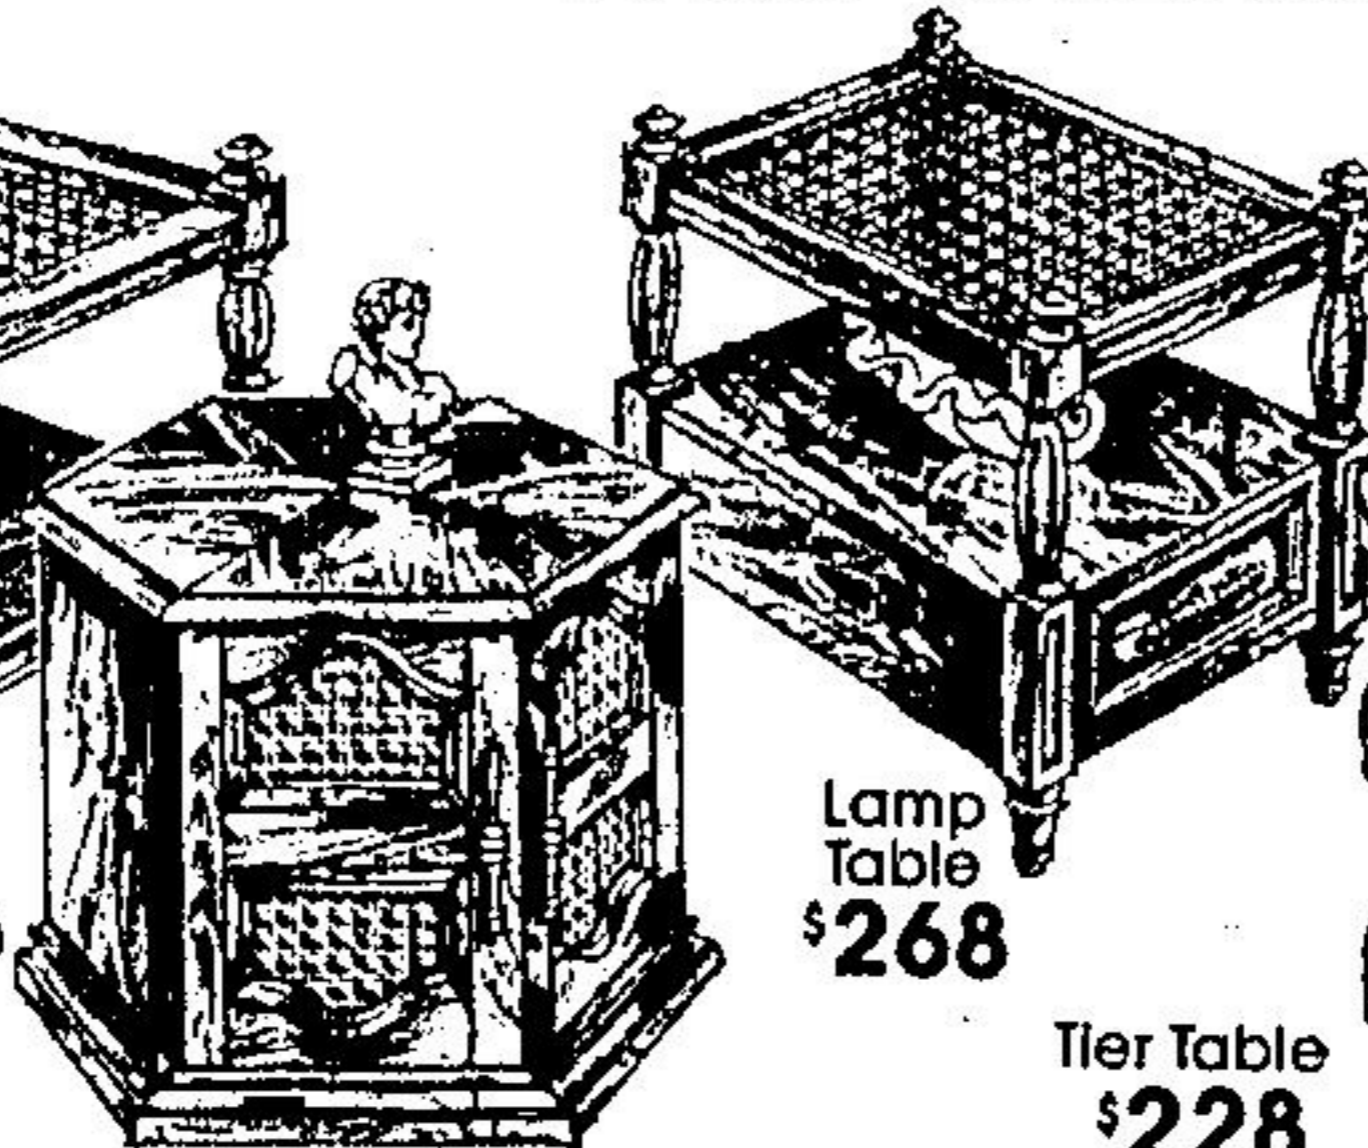

Sklar-Peppler

MADE BY HANDS

timeless and traditional

This hand rubbed oak classic design suite is from SKLAR-PEPPLER's finest craftsmen. They say a picture is worth a thousand words. It's true! But we don't have space to print it all. We'll tell you that the magnificent buffet and hutch has every feature that you could want! Drawers, doors, finished interiors, plate glass shelving and lighted interiors. The oval double pedestal table with 2 leaves will seat up to 12 people when fully extended. The handsome chairs are shaped, graceful and elegant. You get with this suite 4 side chairs and 2 matching arm chairs all covered with rich velvet deeply padded seats.

\$2997

Includes delivery
matching server \$697

9 pieces
buffet
hutch
oval table
4 side chairs
2 arm chairs

special cased tables

The rich interplay of wood grains and cane in these SKLAR-PEPPLER tables will add elegance to any room. And the extra storage and serving areas mean extra convenience for entertaining, or your 'at home' ease. Choose one for that special spot you've been thinking about, or choose several to pull your favorite room together. At these prices, these tables are unsurpassed.

Sklar-Peppler

MADE BY HANDS

Storage
Cocktail
\$358

Hexagon
Table
\$288

Lamp
Table
\$268

Tier
Table
\$228

1. Storage Cocktail \$358
2. Hexagon Commode . . \$288
3. Lamp Table \$268
4. Tier Table \$228

prices include delivery