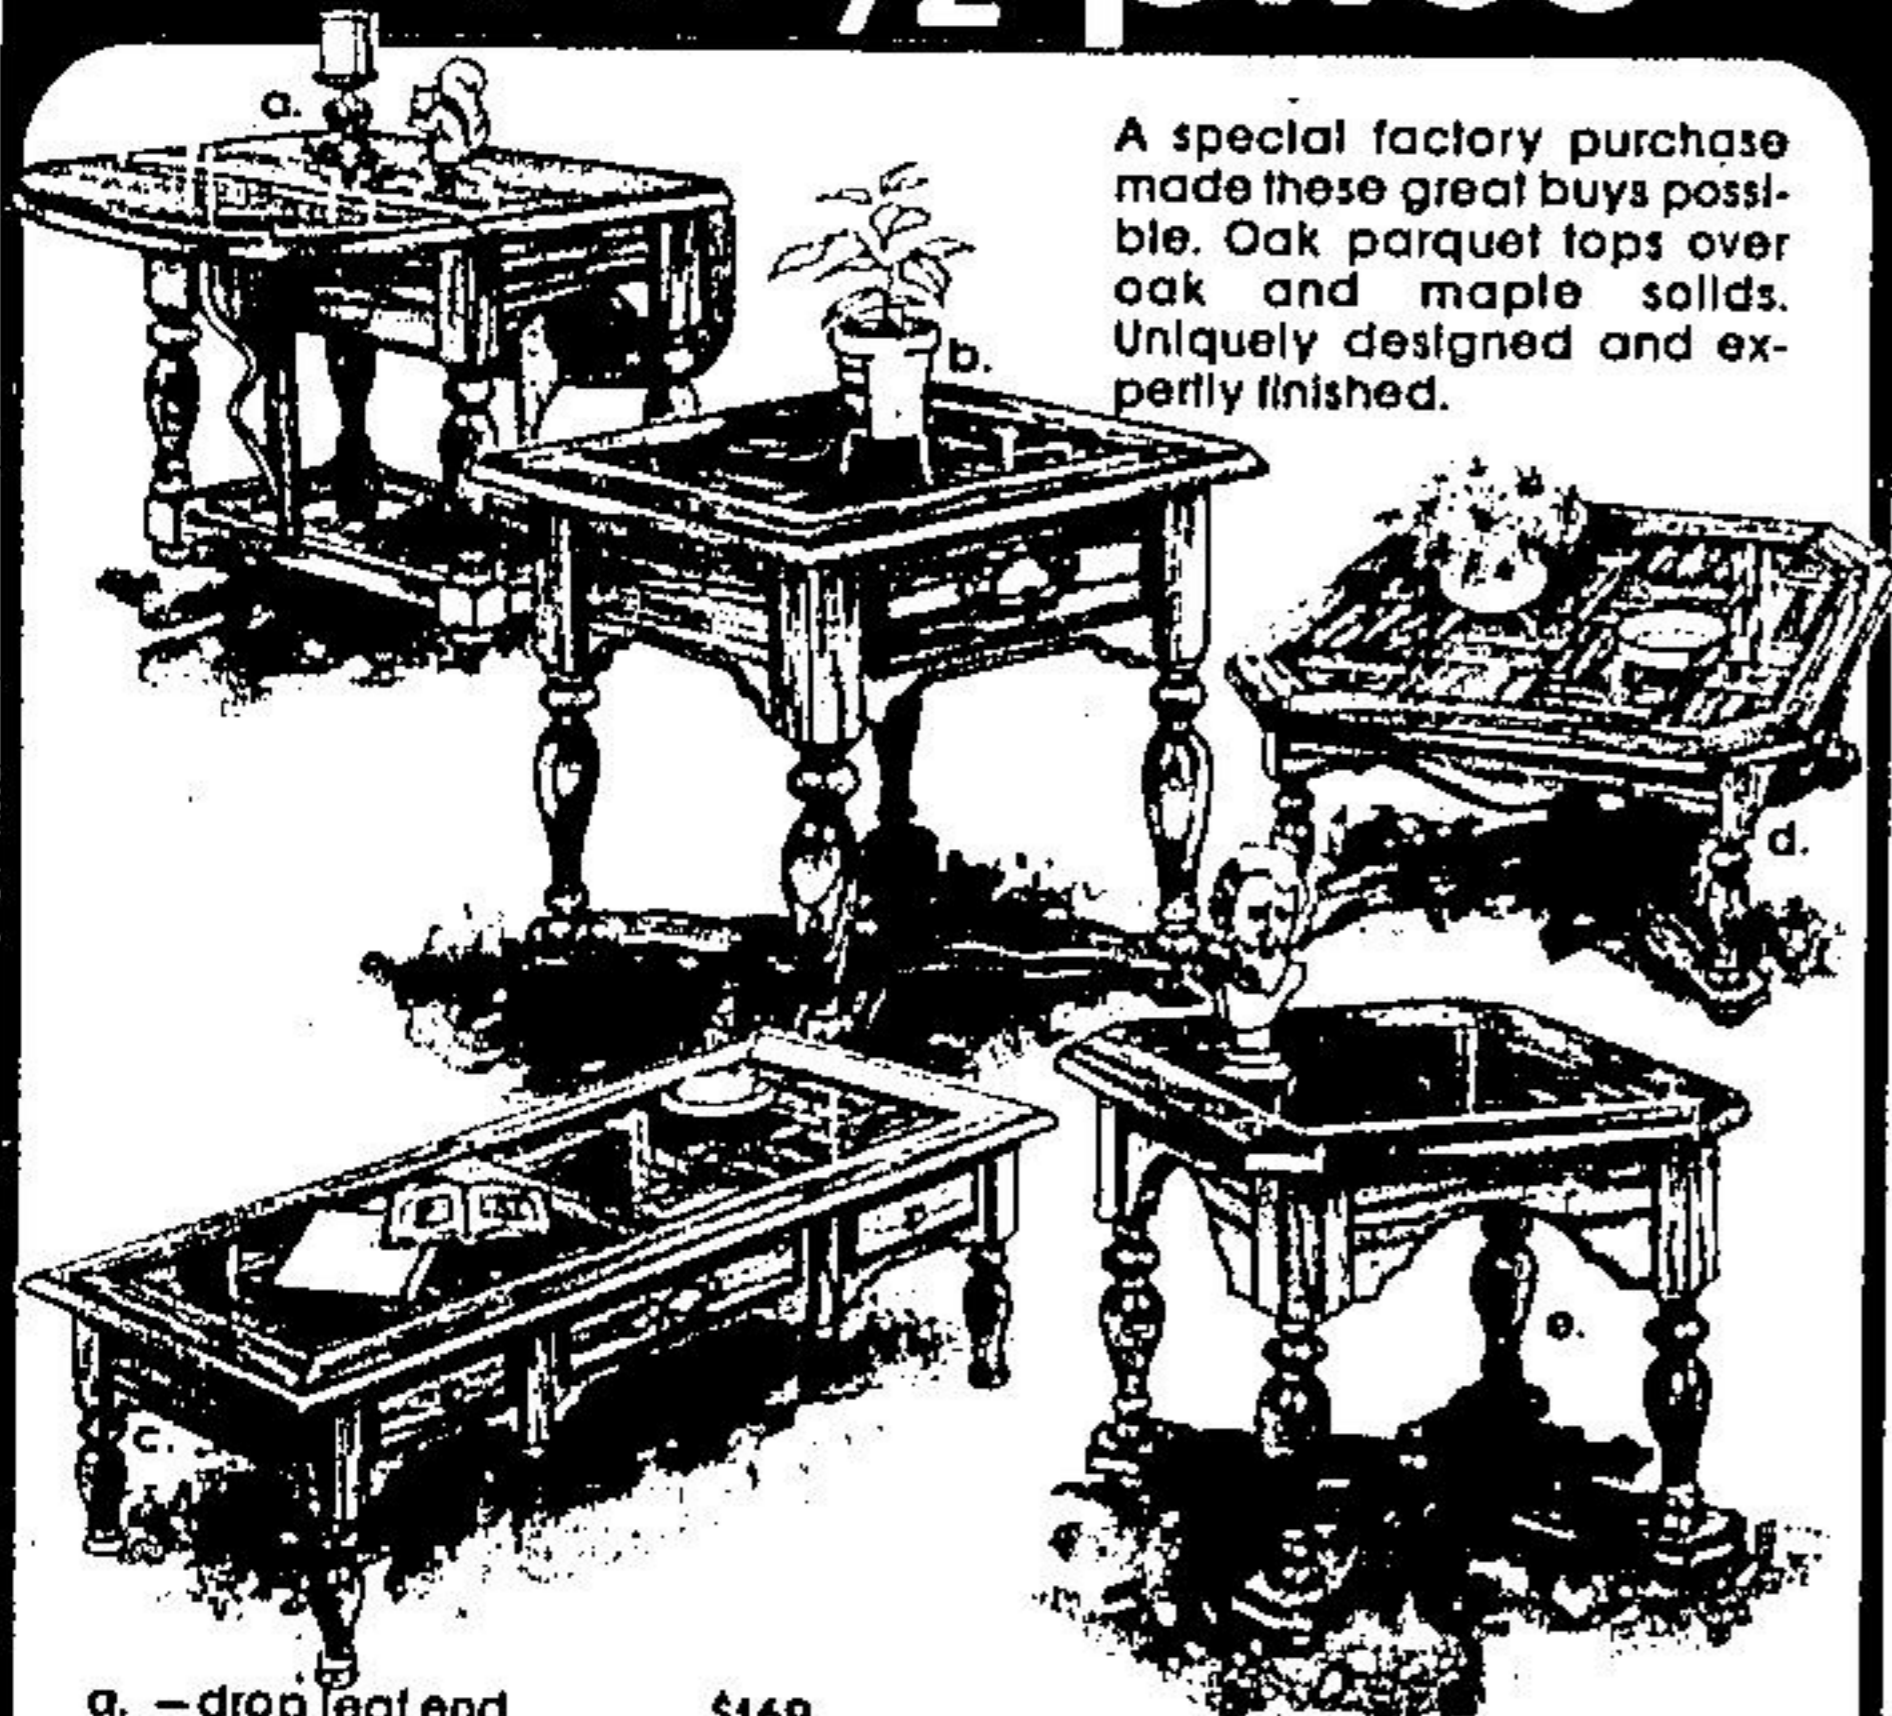

6 pieces includes delivery and set up

a 'Dominion' exclusive

\$1780

Now 1/2 price

A special factory purchase made these great buys possible. Oak parquet tops over oak and maple solids. Uniquely designed and expertly finished.