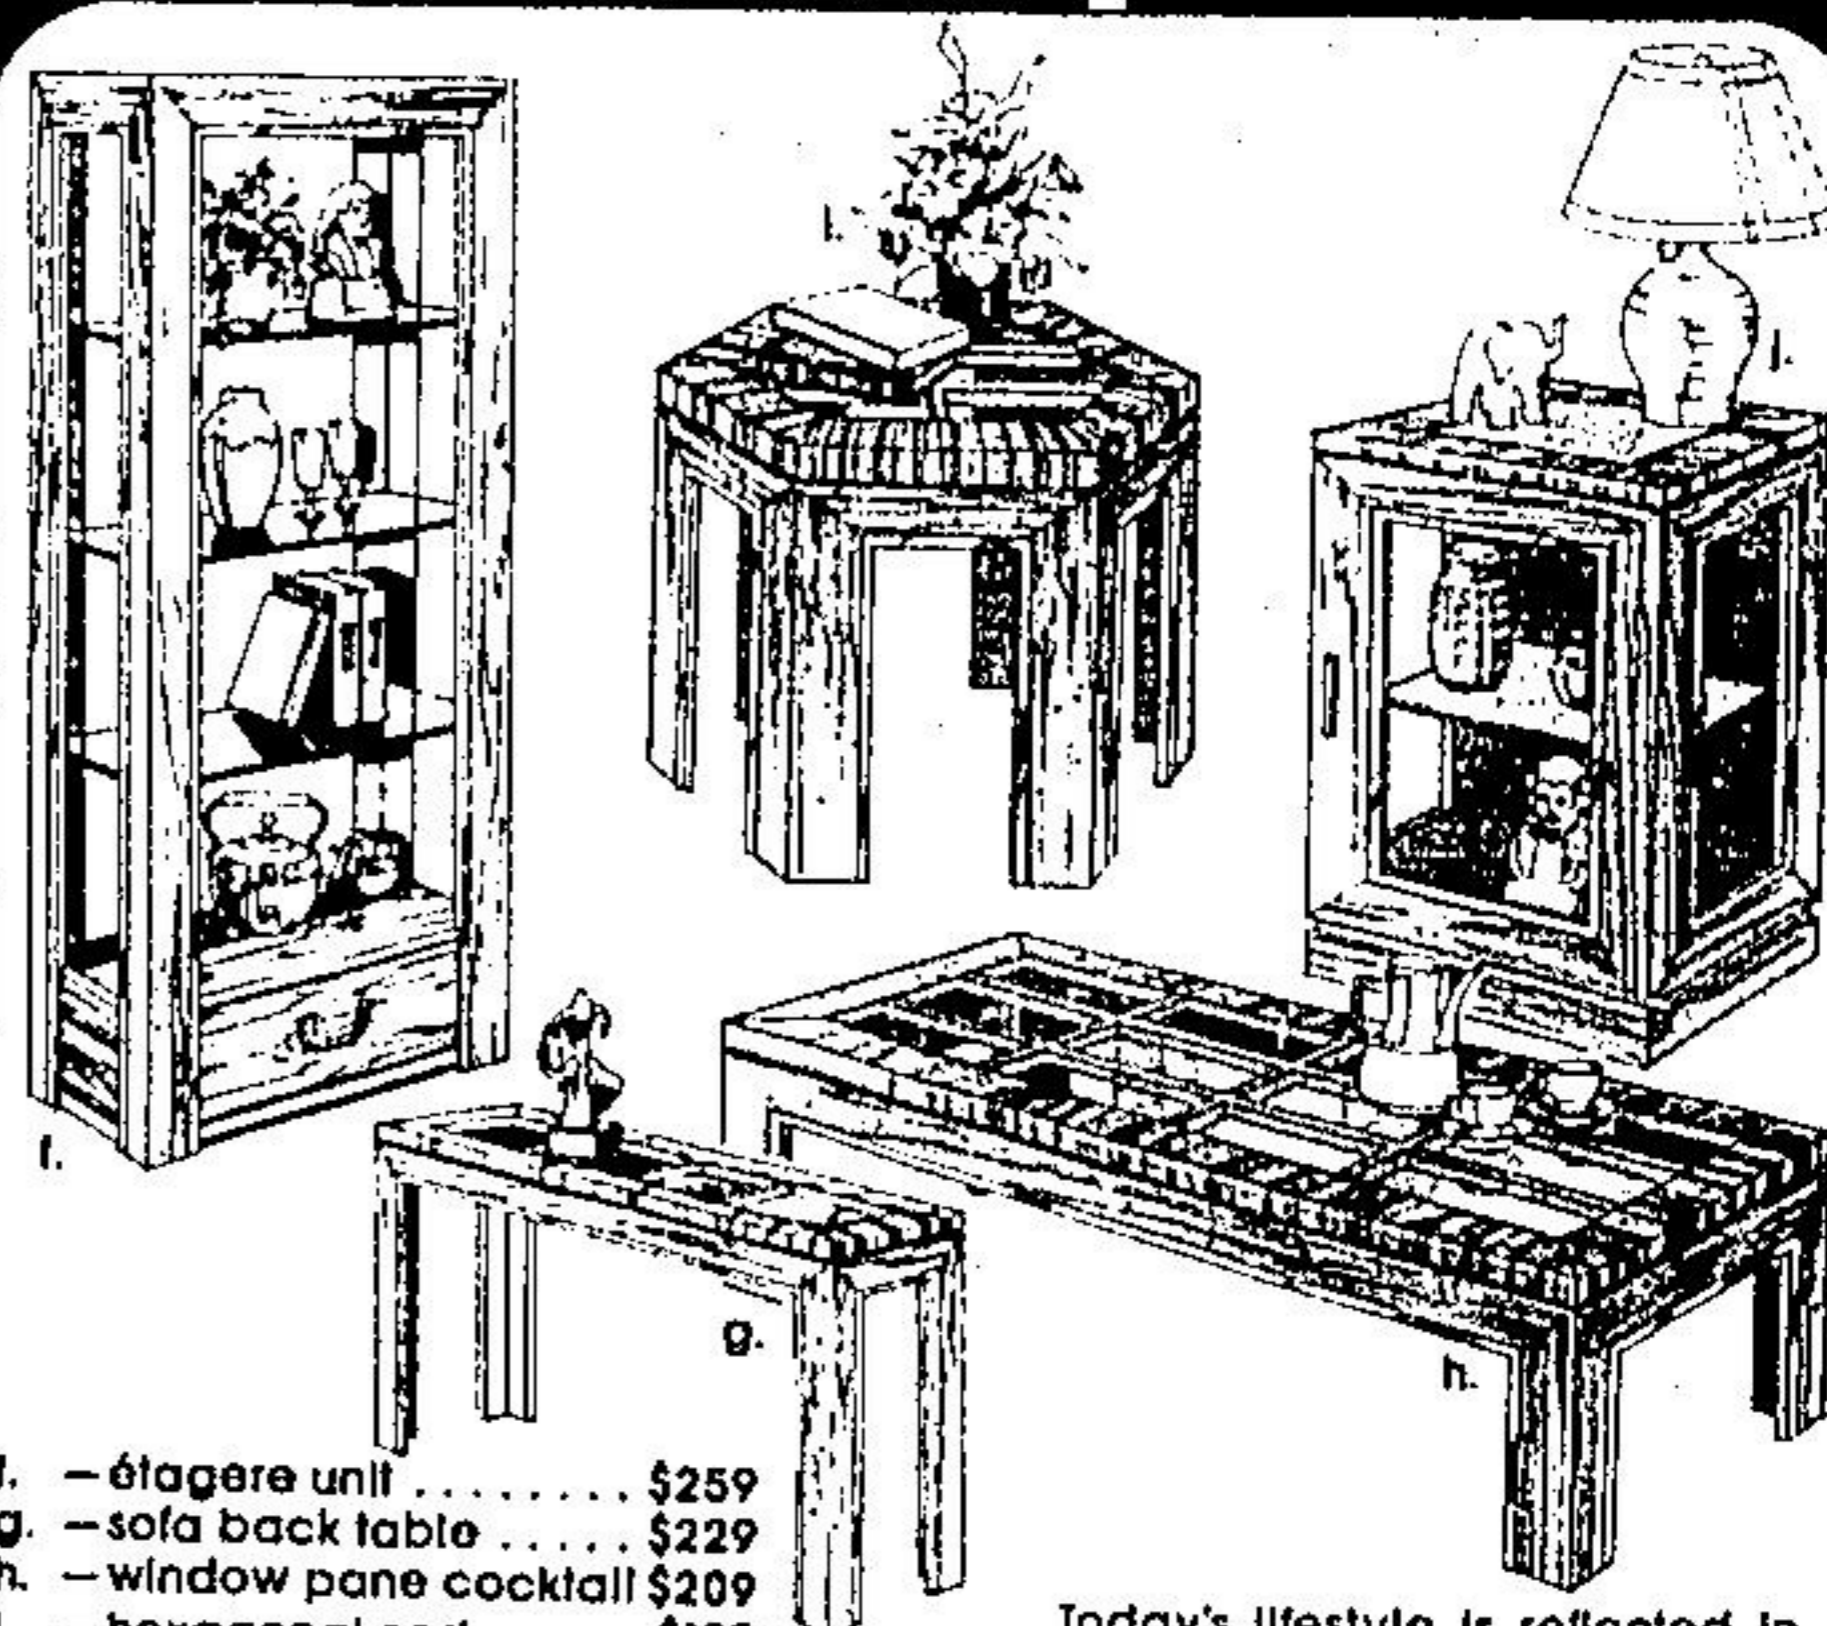

- a. - drop leaf end\$169
- b. - drawer commode ...\$179
- c. - rectangular cocktail \$189

- d. - square cocktail\$199
- e. - regular end\$169

ELECTROHOME

prices include delivery

Now 1/2 price

- f. - etagere unit \$259
- g. - sofa back table \$229
- h. - window pane cocktail \$209
- i. - hexagonal end \$189
- j. - chairside curio \$199