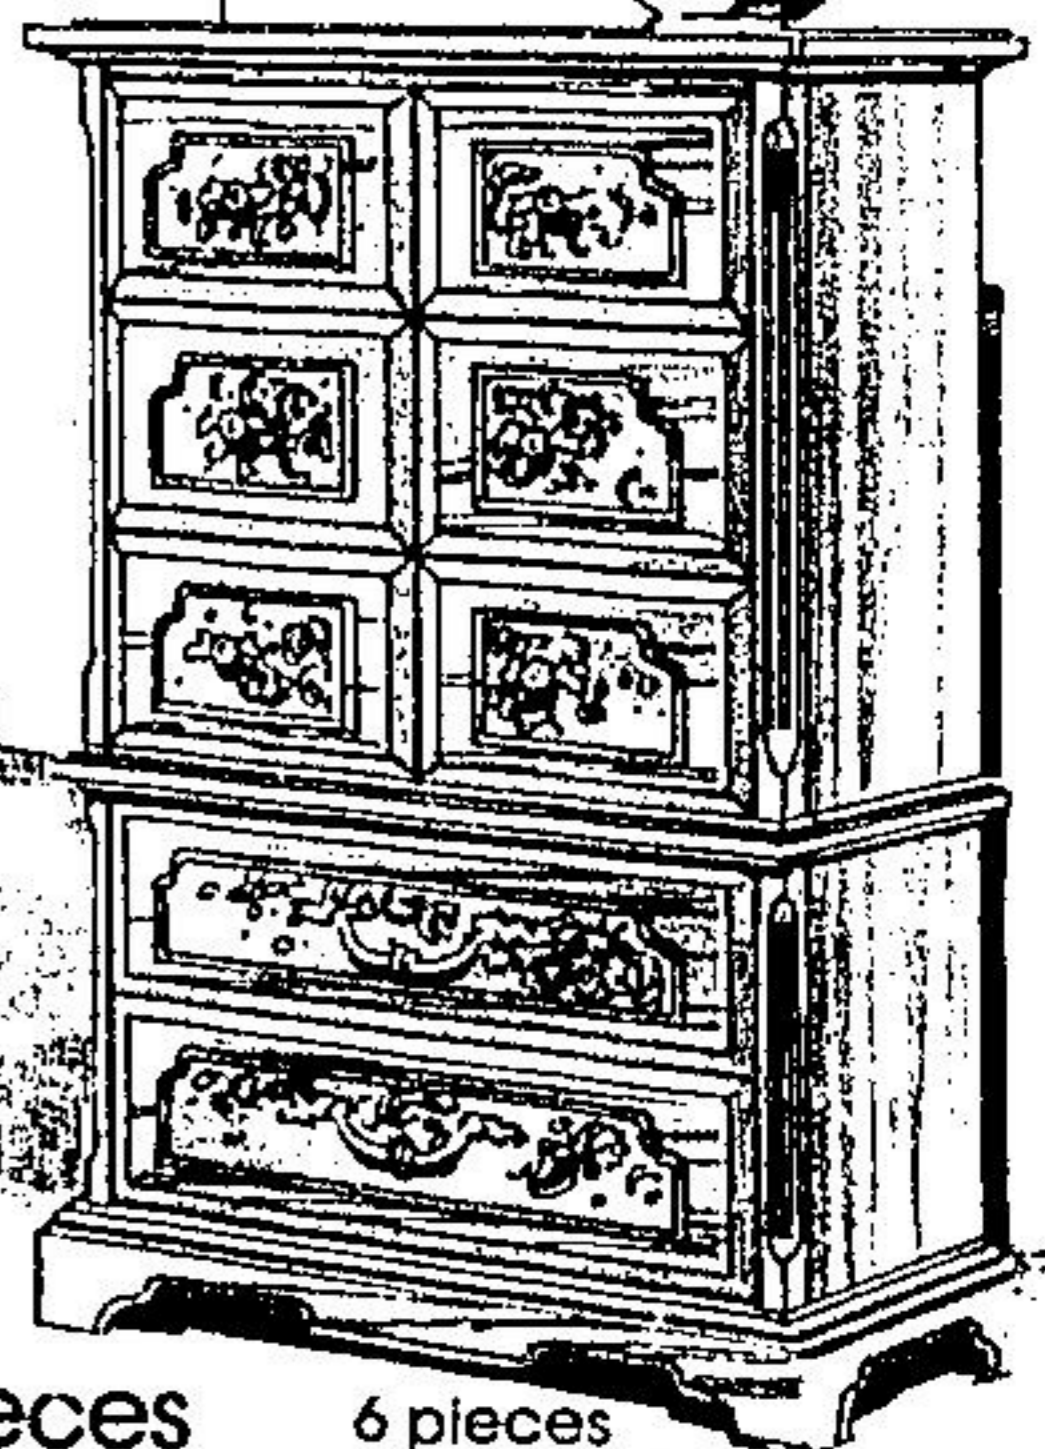

Share the fun and the savings...drop in...
 bust a balloon and win a \$100.00 \$50.00, \$20.00, 10.00 or \$5.00 purchase voucher!

80th

NO PURCHASE REQUIRED TO BUY A BALLOON ...EVERYONE'S A WINNER

'burl' beauty 6 pieces

This classic traditional suite features antique brass pulls against beautiful burl overlays on every drawer front and the shaped designer headboard. Scaled for today's lifestyle this suite has cherrywood veneers over maple solids and finished in satin hand rubbed fruitwood. Included with triple dresser is the elegant tri-view mirror, chest on chest, 2 night tables with drawers and the headboard.