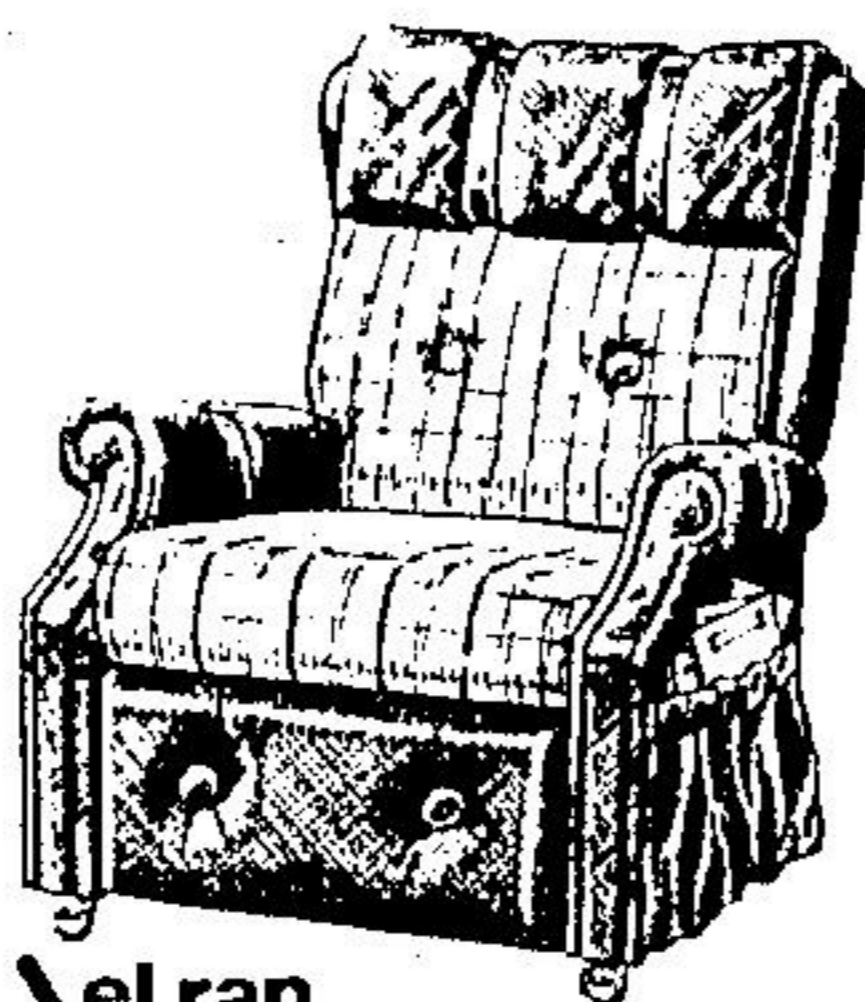

El ran
wall-snuggler

Glides smoothly to full recline position, yet needs only 3 inches wall clearance. El Ran's combination Naugahyde-fabric cover with vinyl headrest for easy-care.

\$278⁸⁸

El ran
cat-napper

Grand-daddy of the recliners. Notice the magazine pouch, adjustable head-rest and orbital casters. Extra deep seat cushioning.

\$338⁸⁸

El ran
relaxing recliner

Handsomely proportioned recliner with high billowy back. 3 positions for true relaxation.