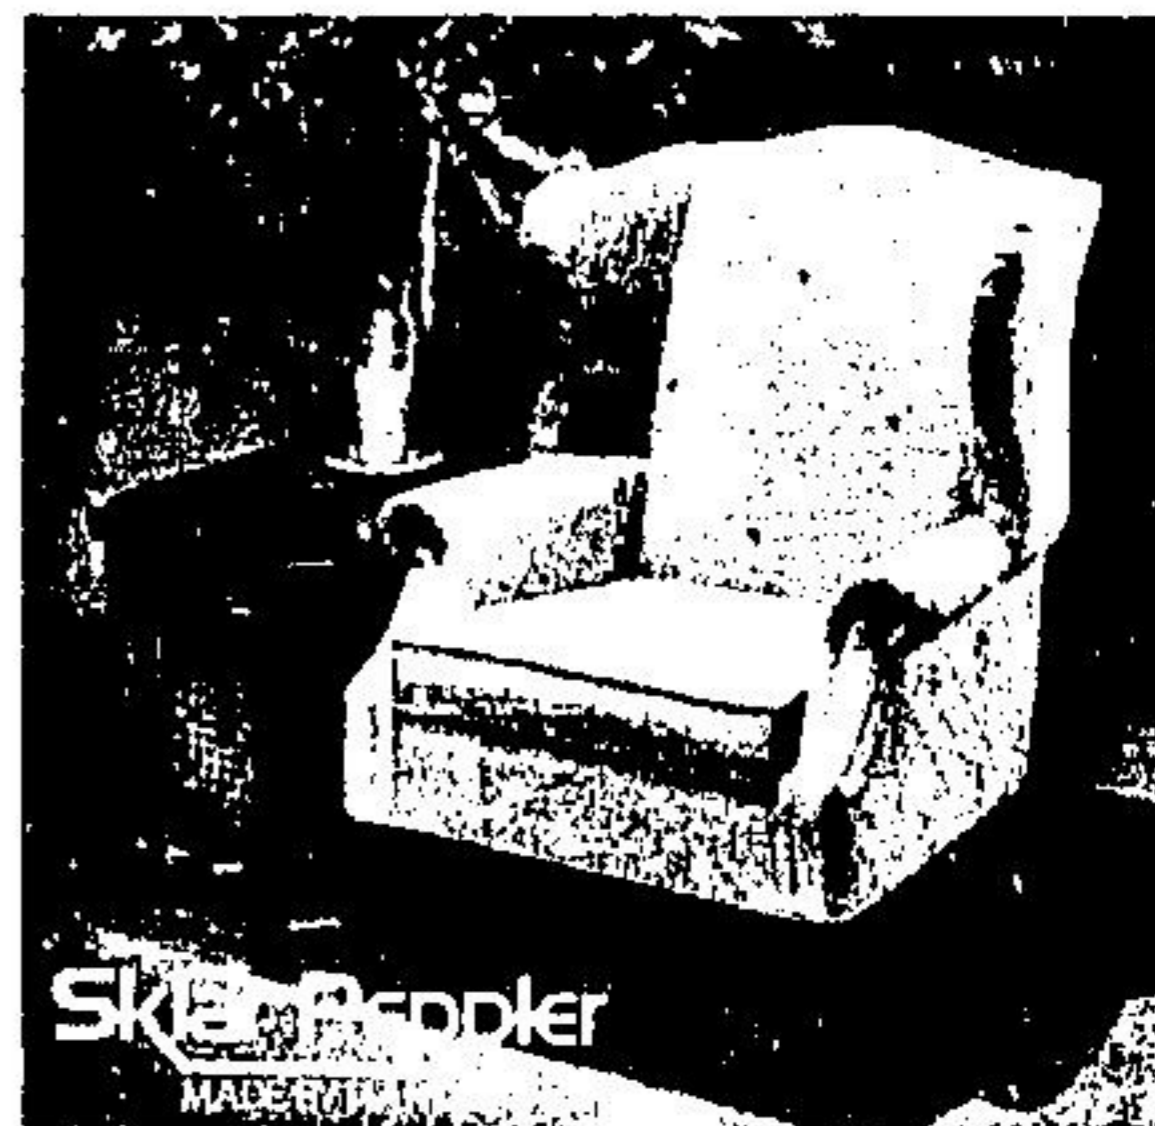

\$238⁰⁰
Includes delivery

Kroehler sleep-or-lounge sofa

There's more to beautiful furniture than meets the eye. Inside this decorative sofa is a comfortable, spring-filled mattress. Brilliantly disguised ... it flips out with ease when an extra bedroom is needed. Upholstered in a neutral toned 100% nylon fabric with reversible seat cushions.

\$348⁰⁰
anniversary sale
includes delivery

Sklar-Peppler
MADE BY HANDS

This elegant Queen Anne wing chair is luxuriously appointed with full flared and shaped arms, deep wings, contour front and rich cabriole legs. The covering is 'DRALON' velvet with the 2 year wear guarantee.

\$468⁰⁰
includes delivery

ever popular bentwood rocker

Seat and back are upholstered in a neutral toned orlon acrylic velvet. Walnut finished frame.

\$98⁰⁰
cash 'n carry

Sklar-Peppler
MADE BY HANDS

This stately wing chair is handsomely proportioned and shaped to fit you! Notice the gentle roll to the arm and the sculptured wings highlighted by the solid 'Chippendale' legs with side stretchers. It's covered in SKLAR-PEPPLER's best 'DRALON' velvet.