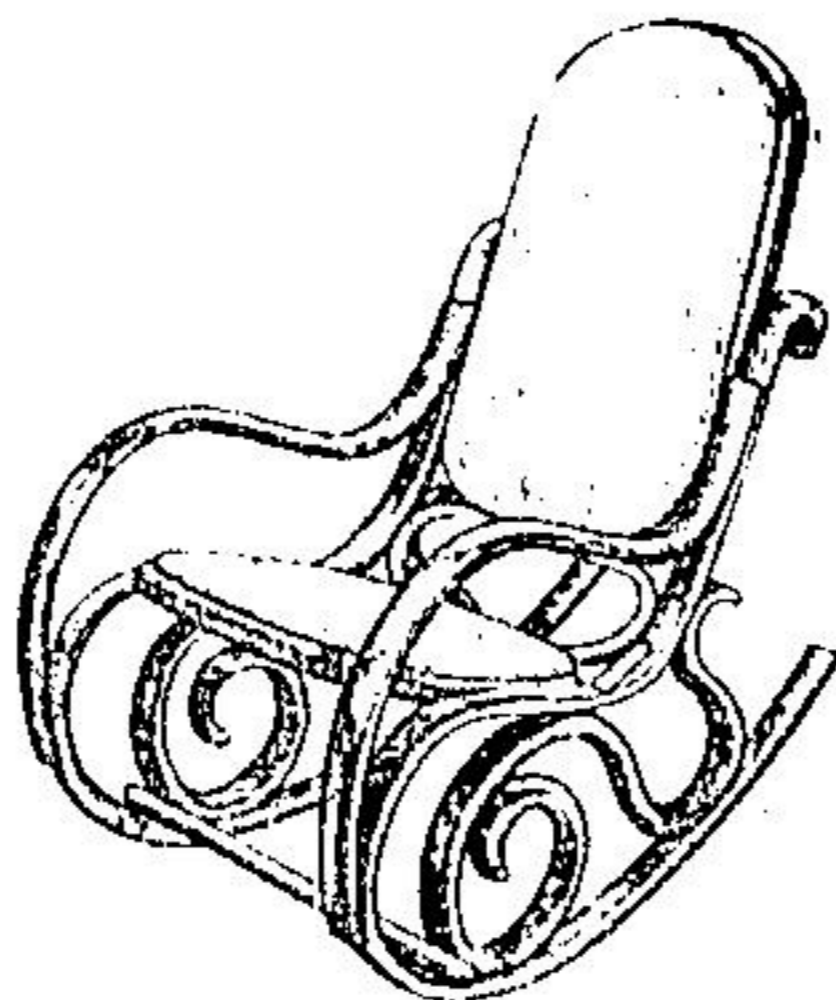

ever popular bentwood rocker

Seat and back are upholstered in a neutral toned orlon acrylic velvet. Walnut finished frame.

$98⁰⁰
cash 'n carry