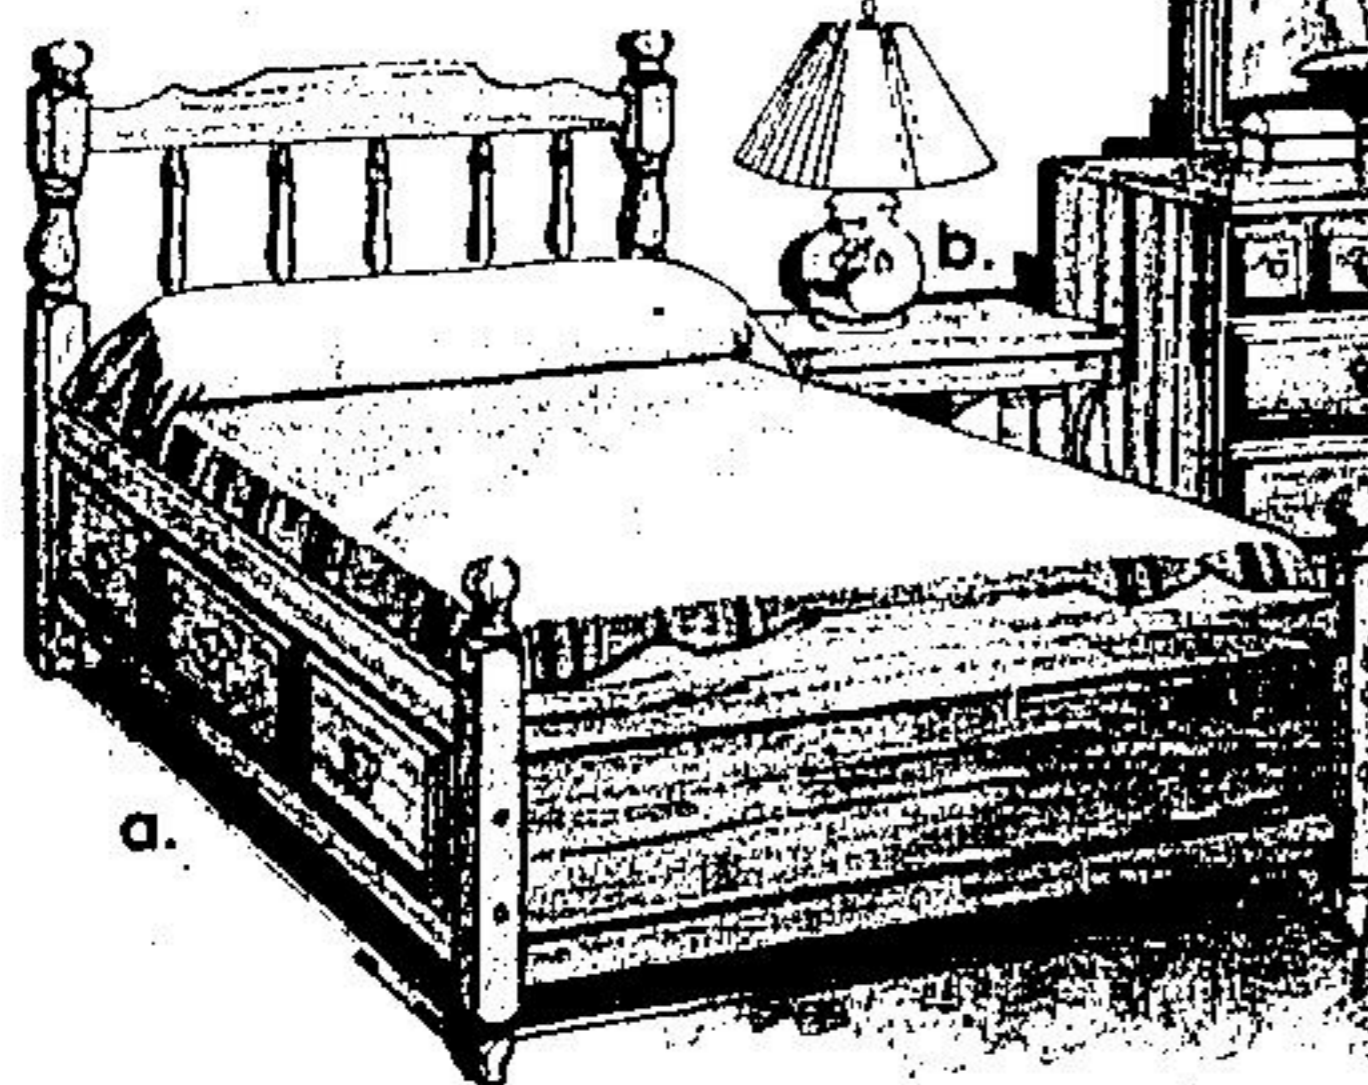

a timeless collection, designed with distinction and elegance

Any hostess will be proud to entertain with this elegant dining collection in the classic traditional styling. The crown top hutch features 3 shelves and an interior light to display your china and crystal. The base is finished with exquisite mouldings highlighted by the antique finished brass pulls. You'll love the beauty of the oval padded backs on the chairs which feature upholstered padded seats for dining comfort. Our low price includes the buffet, hutch, extension table, 3 side chairs and matching arm chair.

exciting values from our open stock collection

- a. mate's bed (mattress extra) \$249.80
- b. night table \$89.80
- c. double dresser \$229.80
- d. 4 drawer chest \$179.80
- e. framed mirror \$69.80
- f. 32" hutch top \$139.80
- g. 3 drawer chest \$159.80
- h. 44" hutch top \$179.80

anniversary sale

\$1097

7 pieces includes delivery

four piece co-ordinated grouping highlighted by the cozy loveseat

Modern four piece livingroom grouping with the racing stripe look ... so popular with today's lifestyle. Big, bold and dramatic, a luxurious suite with the impressive custom-made look. All pieces are cushioned to foam and deeply tufted for exceptional comfort. Covered in a popular 100% nylon.