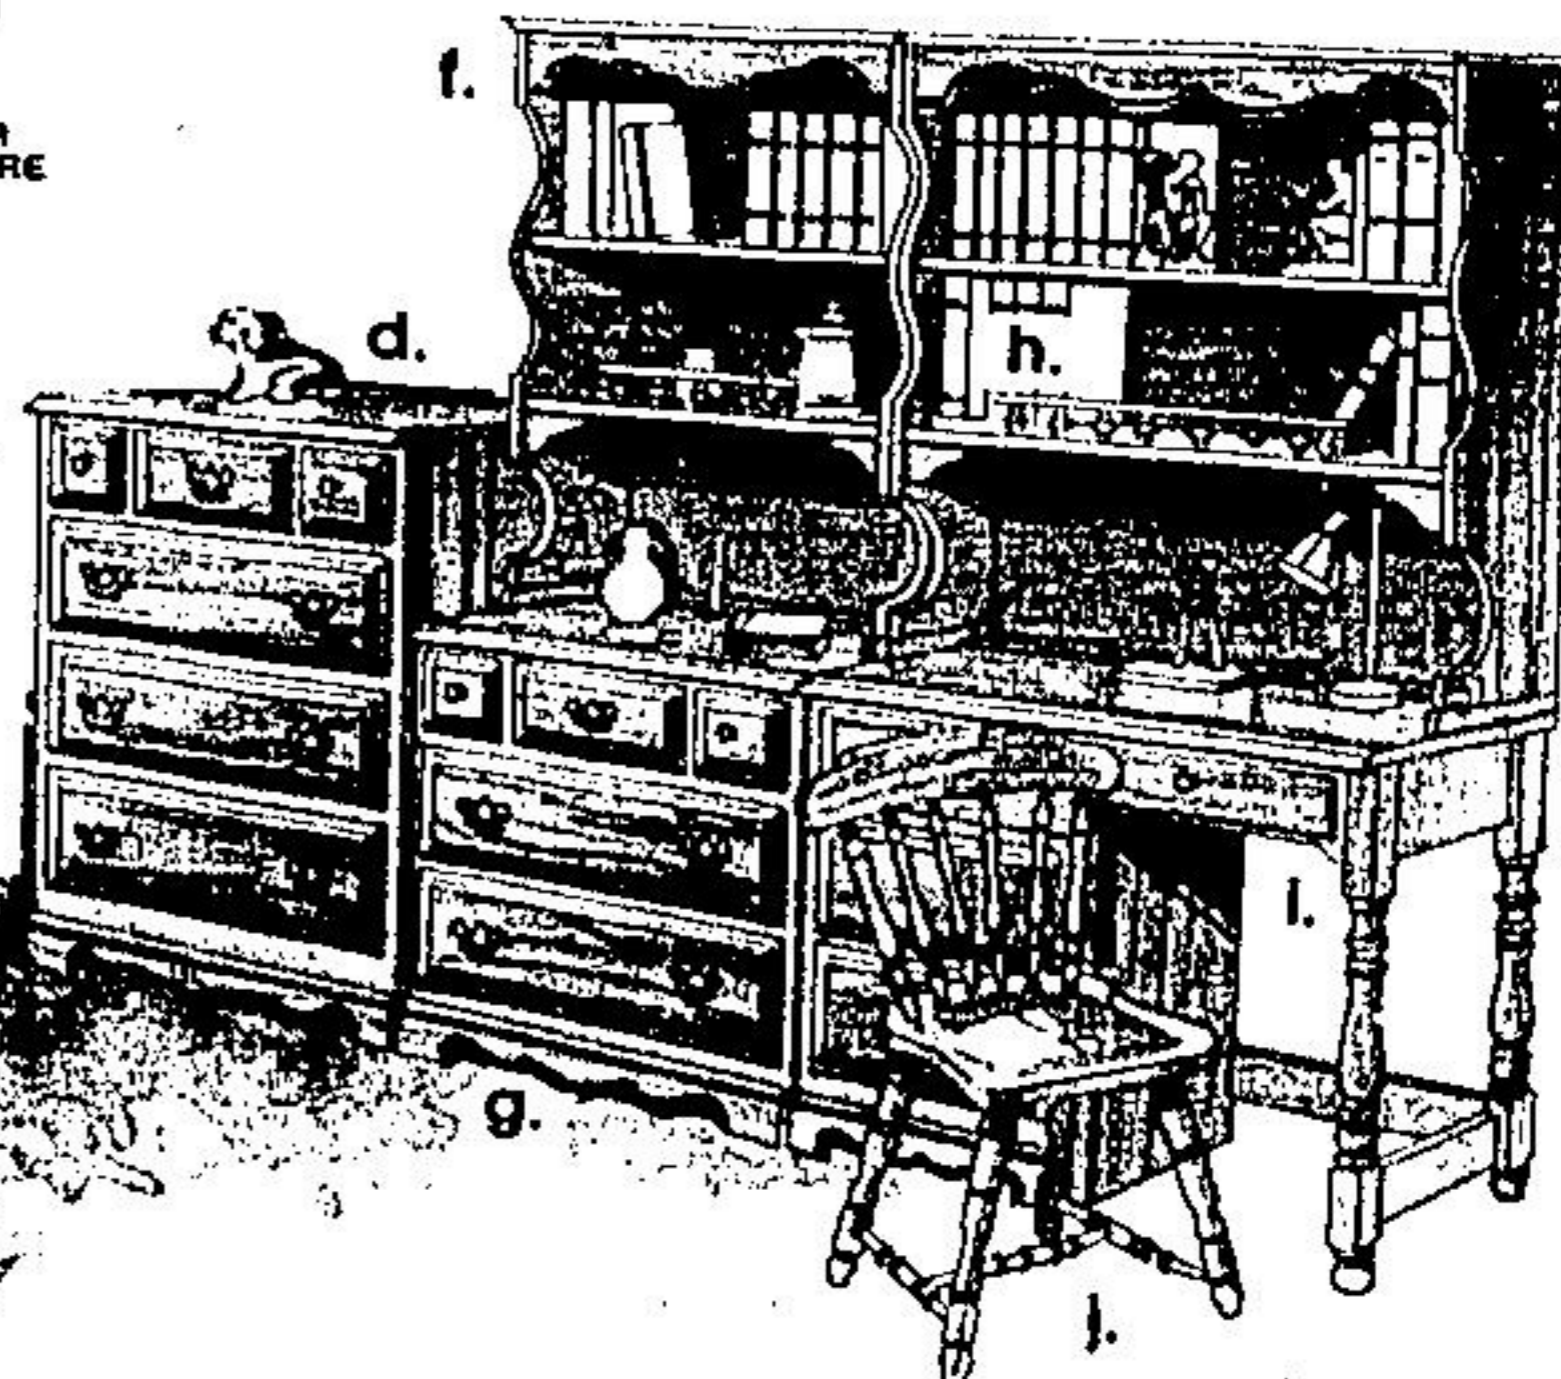

a timeless collection, designed with distinction and elegance

Any hostess will be proud to entertain with this elegant dining collection in the classic traditional styling. The crown top hutch features 3 shelves and an interior light to display your china and crystal. The base is finished with exquisite mouldings highlighted by the antique finished brass pulls. You'll love the beauty of the oval padded backs on the chairs which feature upholstered padded seats for dining comfort. Our low price includes the buffet, hutch, extension table, 3 side chairs and matching arm chair.

anniversary sale

\$1097

7 pieces includes delivery

four piece co-ordinated grouping highlighted by the cozy loveseat

Modern four piece livingroom grouping with the racing stripe look ... so popular with today's lifestyle. Big, bold and dramatic, a luxurious suite with the impressive custom-made look. All pieces are cushioned to foam and deeply tufted for exceptional comfort. Covered in a popular 100% nylon.

anniversary sale **\$788** includes sofa, chair, ottoman and loveseat

Sturdy, open stock bedroom grouping that is truly flexible. Choose the pieces you desire now, and as your needs change - add the necessary pieces.