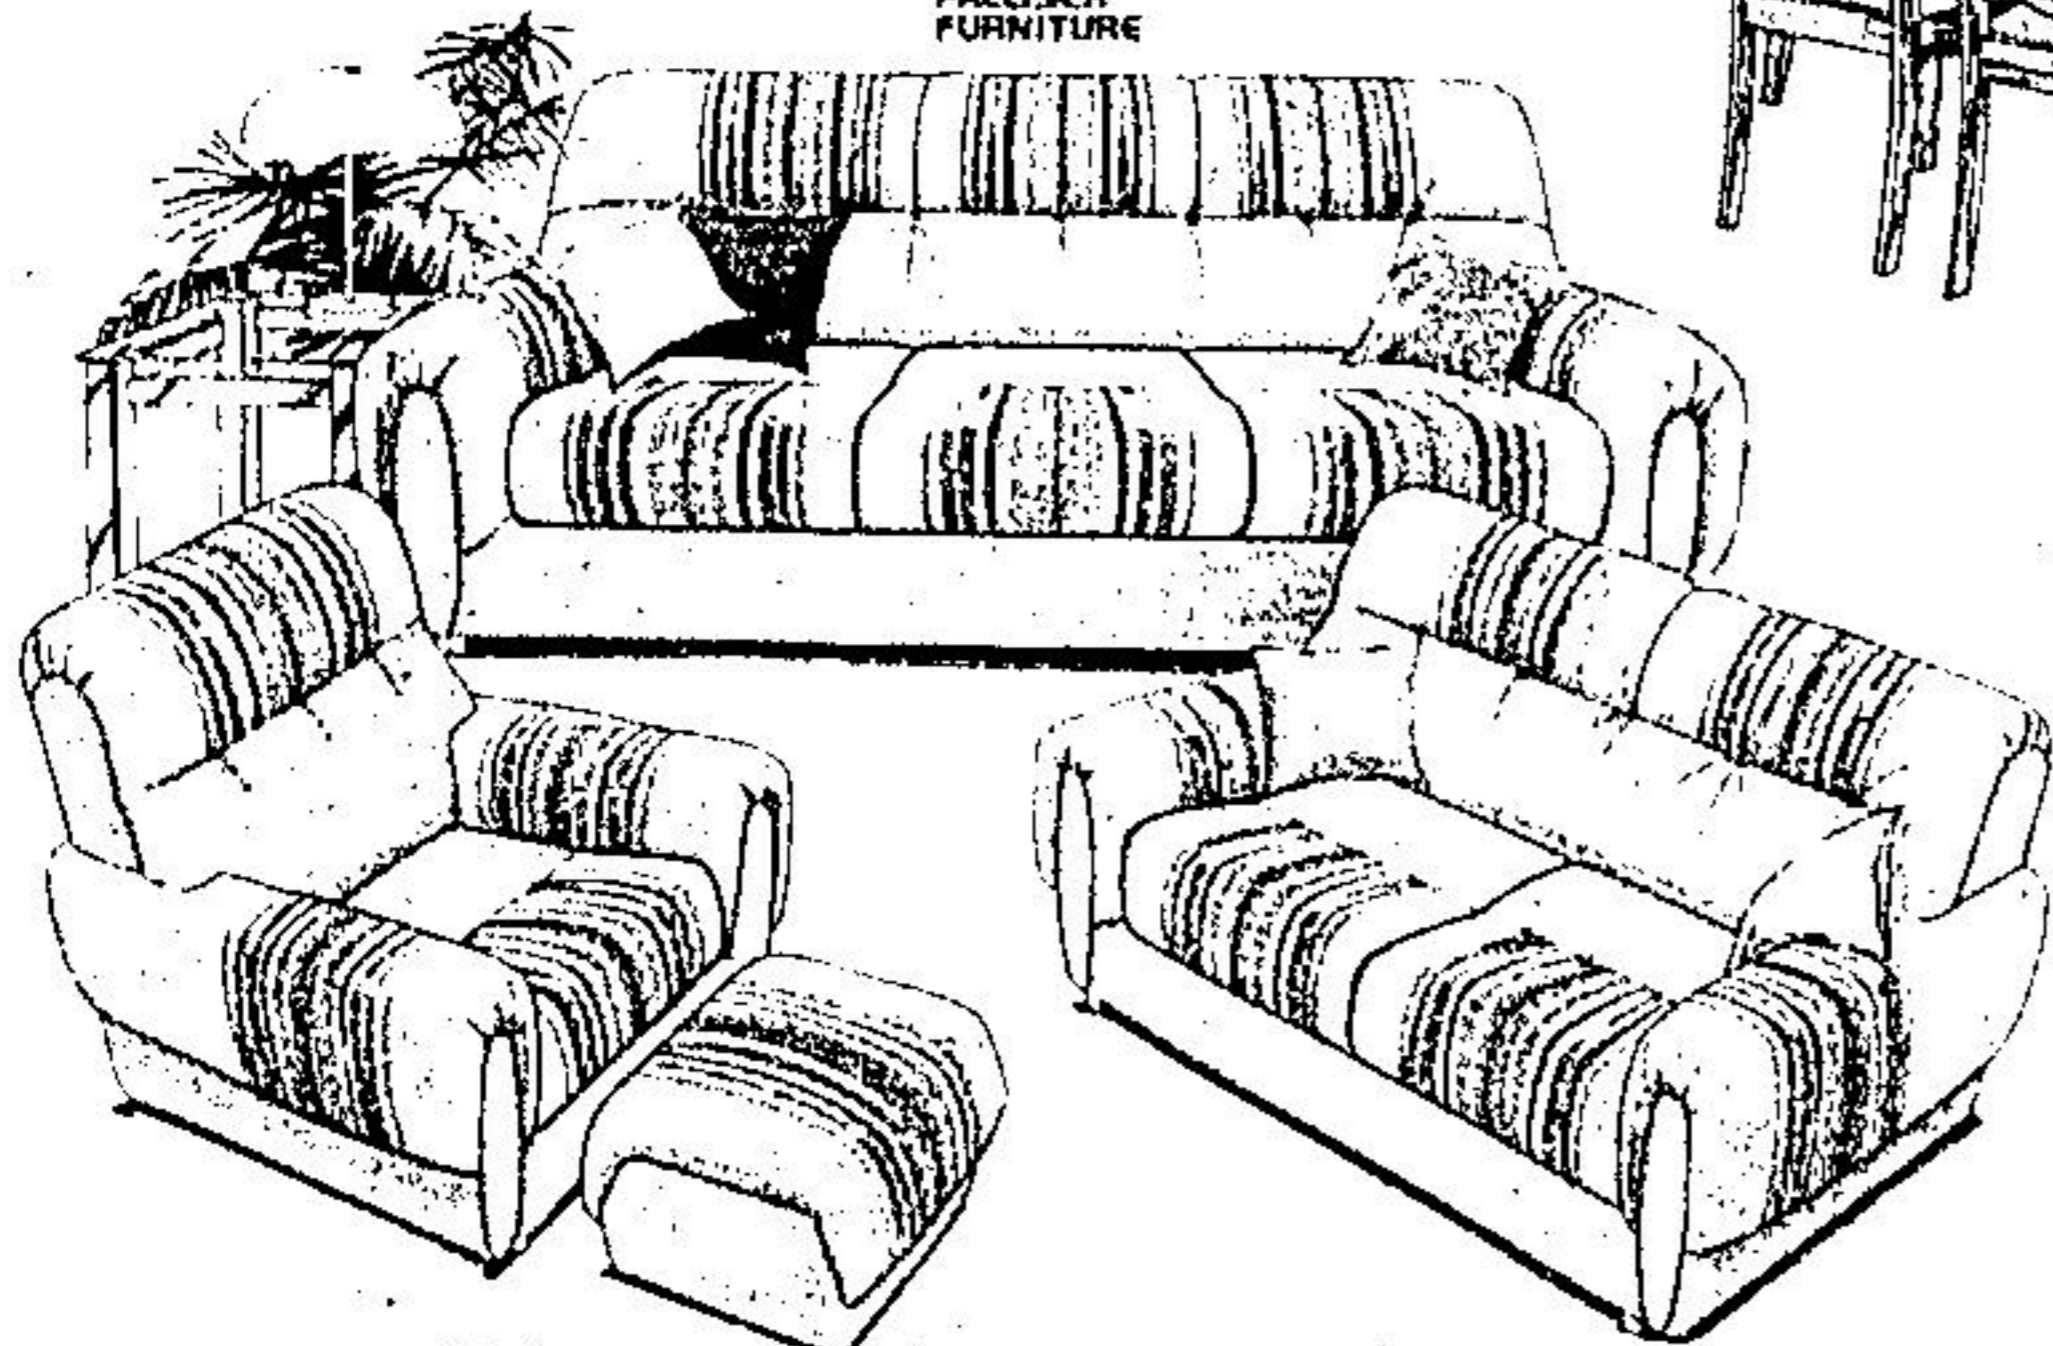

a timeless collection, designed with distinction and elegance

Any hostess will be proud to entertain with this elegant dining collection in the classic traditional styling. The crown top hutch features 3 shelves and an interior light to display your china and crystal. The base is finished with exquisite mouldings highlighted by the antique finished brass pulls. You'll love the beauty of the oval padded backs on the chairs which feature upholstered padded seats for dining comfort. Our low price includes the buffet, hutch, extension table, 3 side chairs and matching arm chair.

exciting values from our open stock collection

- a. mate's bed (mattress extra) \$249.80
- b. night table \$89.80
- c. double dresser \$229.80
- d. 4 drawer chest \$179.80
- e. framed mirror \$69.80
- f. 32" hutch top \$139.80
- g. 3 drawer chest \$159.80
- h. 44" hutch top \$179.80

anniversary sale

\$1097

7 pieces includes delivery

four piece co-ordinated grouping highlighted by the cozy loveseat

Modern four piece livingroom grouping with the racing stripe look ... so popular with today's lifestyle. Big, bold and dramatic, a luxurious suite with the impressive custom-made look. All pieces are cushioned to foam and deeply tufted for exceptional comfort. Covered in a popular 100% nylon.