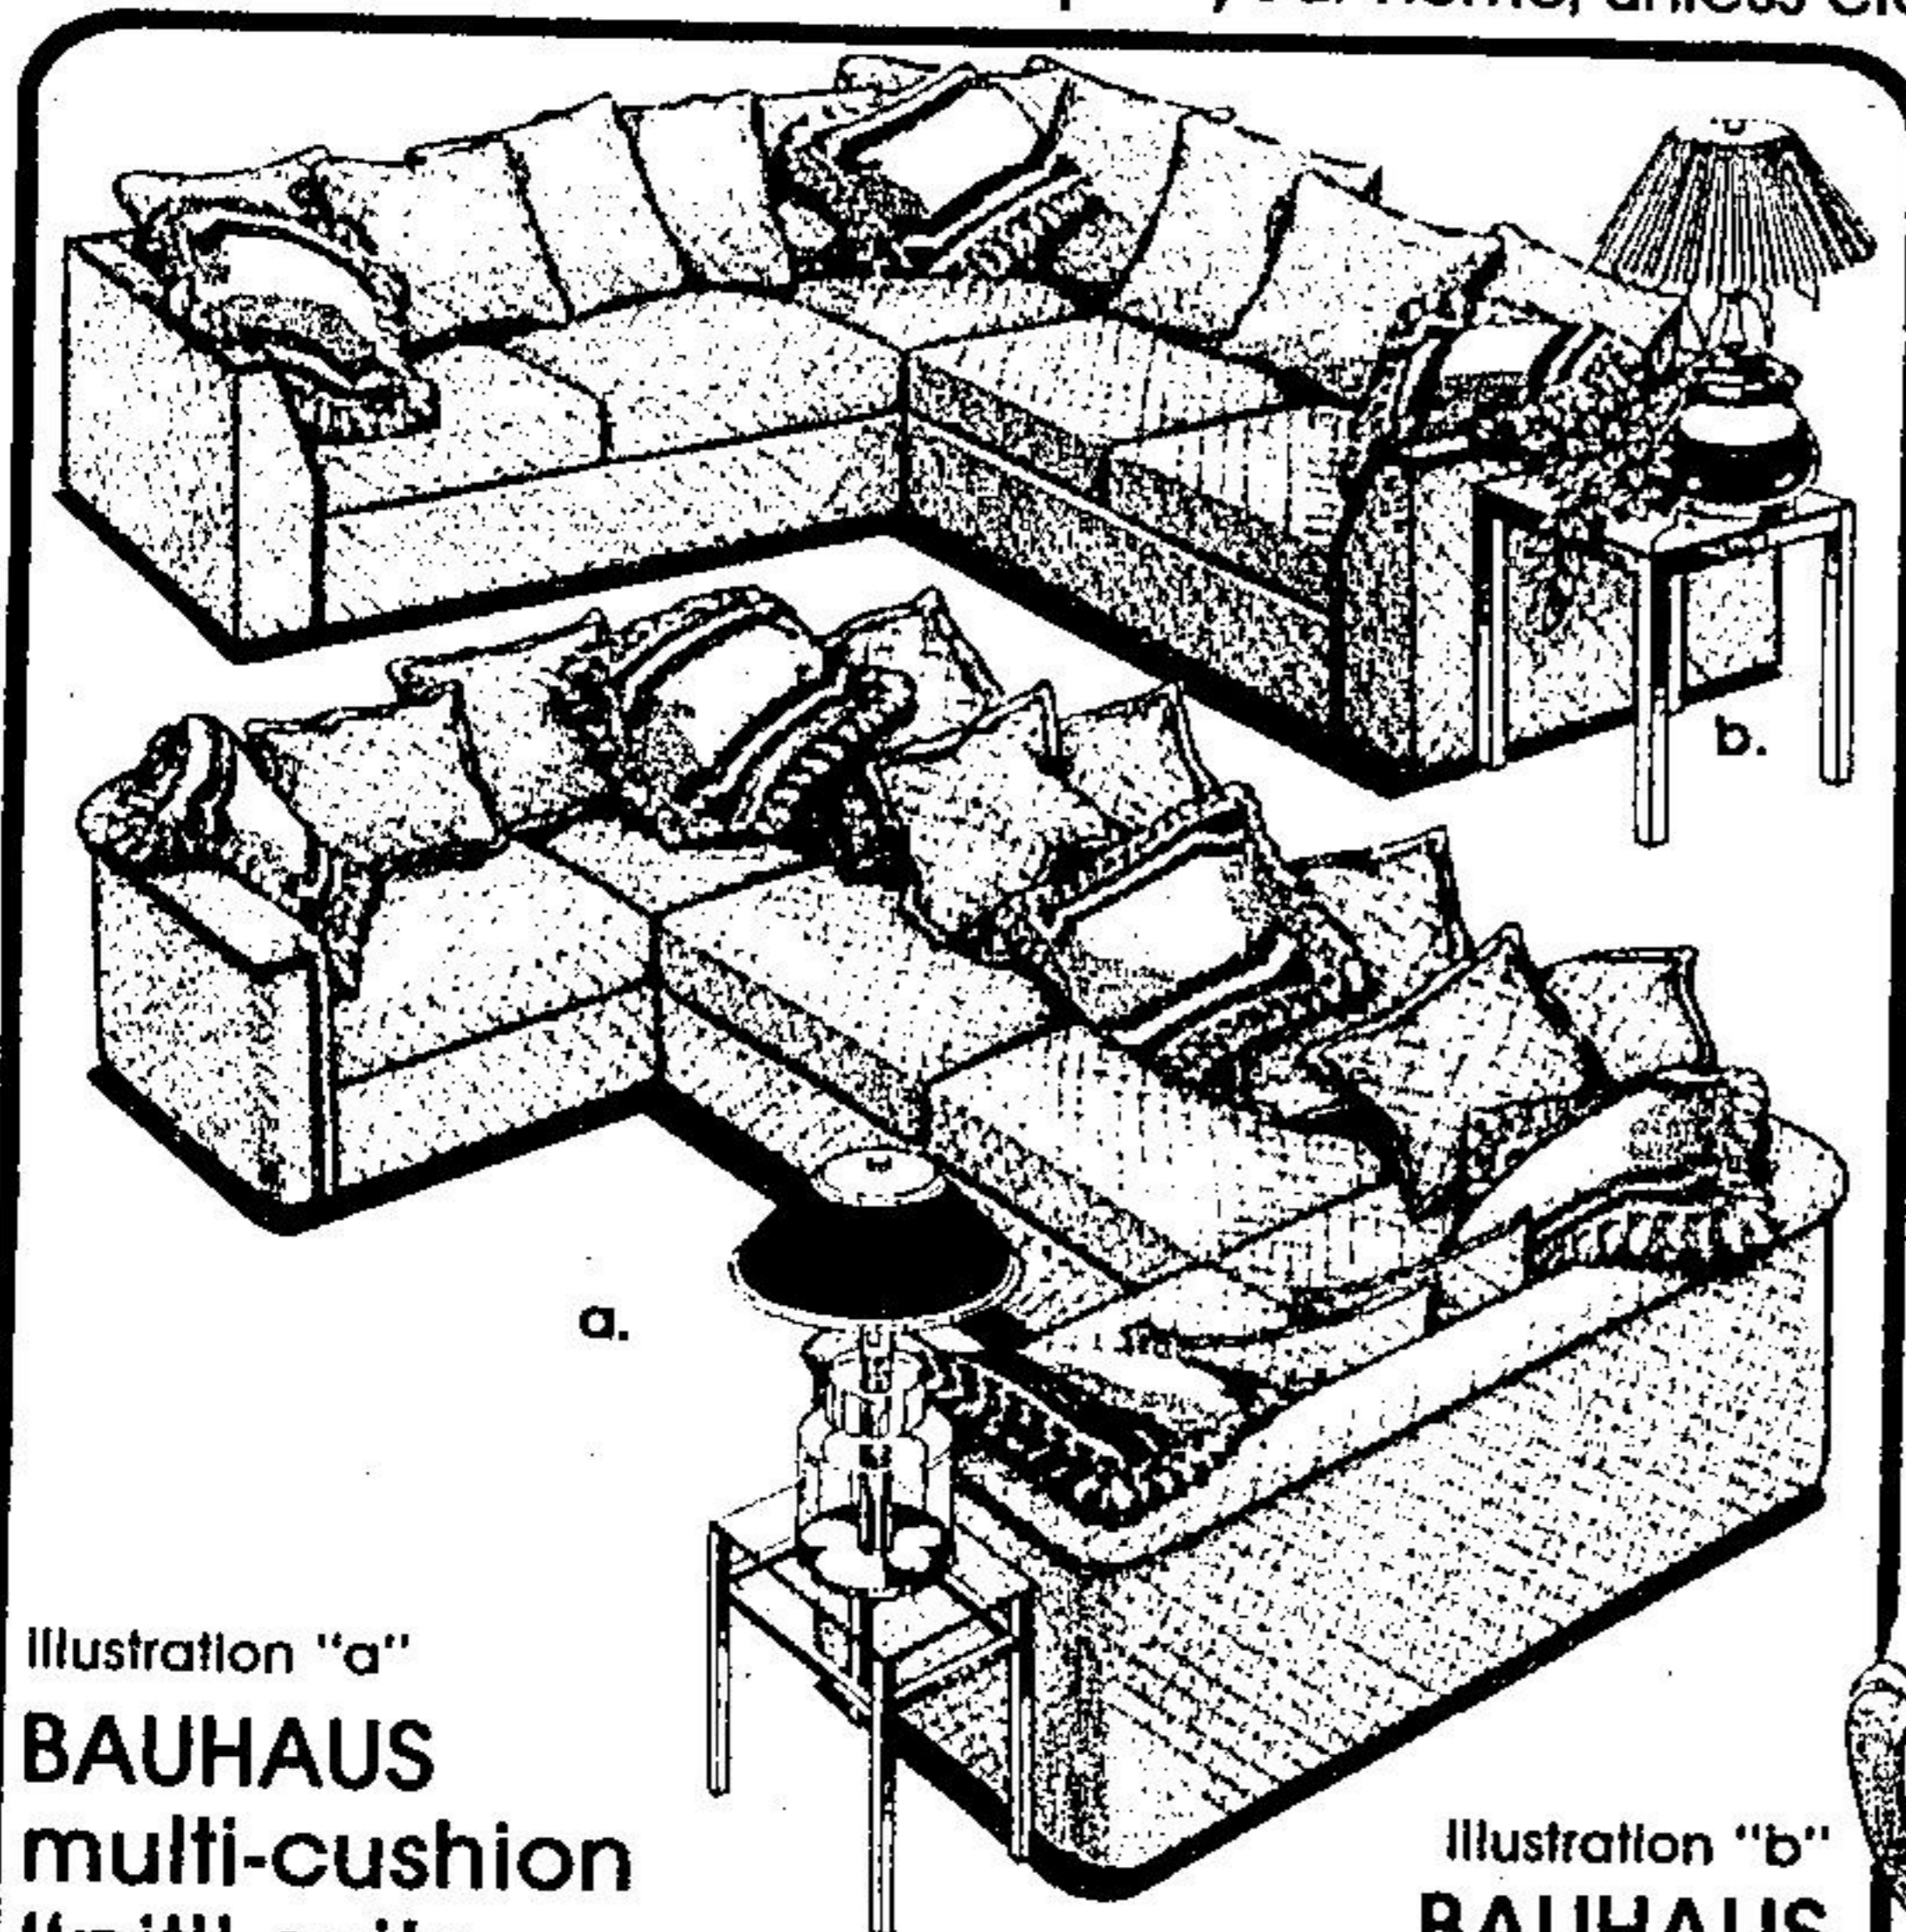

anniversary sale

$899

includes delivery

Dominion's low prices include pre-delivery inspection, deluxe delivery and set-up in your home, unless clearly stated otherwise.

Illustration "a"
**BAUHAUS
multi-cushion
"pit" suite**

Enticing pit design allows you almost unlimited arrangements. Multi-cushion back with co-ordinating toss cushions. Frames are constructed of seasoned hardwoods for strength. Machine-tied coil spring seating system ensures long life and comfort. Our reg. salecentre price $1097.00

$897

three pieces includes delivery

Illustration "b"
**BAUHAUS
2 pc. sectional**

Corner the conversation in style with this versatile sectional. Notice the loose, overstuffed pillow backs for comfort as well as adding to the overall smart appearance. An outstanding value. Our regular salecentre price $799.00

$698

two pieces includes delivery