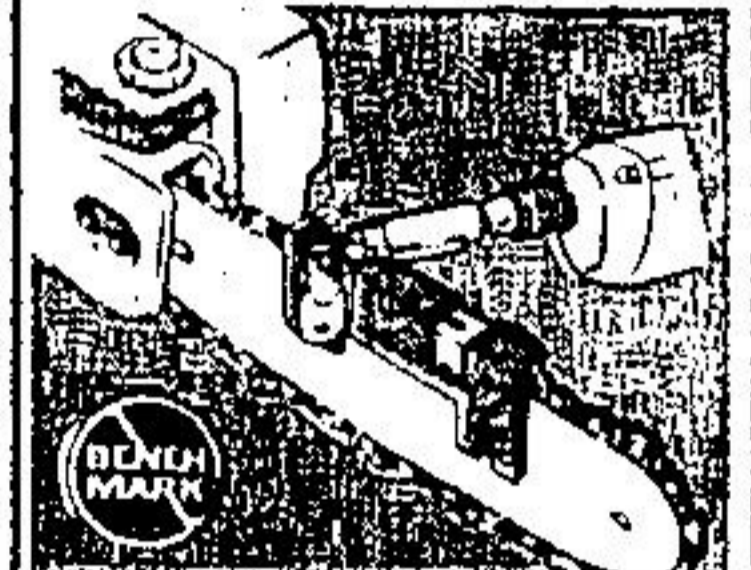

Home of the Handyman

Handyman Home Savers

Kendall Chainsaw Oil

Available in SAE 30 for summer, and SAE 10 for winter use.

SAE 10 4 Litre
8650-097-4

4³⁹

McCulloch Chain Saw
Lightweight. 12" cutting bar.
10 lb. 5240-278-1

19⁹⁵

1072-289-12

Safety Eye Glasses
Clear

2⁵⁵

1310-049-6

Economy Model Caulking Gun

2¹⁹

2034-033-24