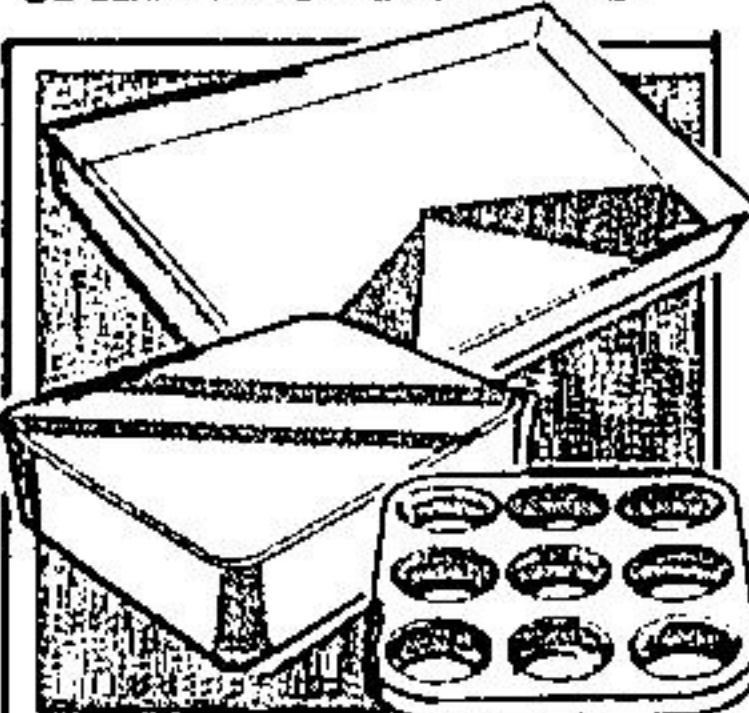

This unique chain saw accessory grinds a razor sharp edge on any size chain using specially designed grinding wheels. All you supply is a 1/4" portable electric drill (for best results use 2,000 R.P.M. or higher). The Benchmark sharpener assures the correct grinding angle and a built-in gauge maintains the proper guide height. It produces a ground edge - much sharper than a filed edge.

Replacement grinding wheels are available in 5/32" and 7/32" sizes.

Touch 'N' Foam Instant Insulation -

This product has passed the Federal Hazardous Substances Labelling Act enforced by the Food & Drug administration.

Touch 'N' Foam is not considered a hazardous material as defined by the Department of Transportation. It has passed both open and closed drum flame tests. It is impervious to freeze-thaw tests.

It has a density of 1 1/2 pounds per cubic foot. At an approximately 70° temperature it has a 2 year shelf life. It dries tack-free at 70° F in 20 minutes and has a tack-free time at 35° F of 3 hours. At 70° it cures in six hours and at 35° F it cures in 24 hours.

Its non-toxic properties make this an insulating product where it is possible with none other.

EKCO Baker's Secret

Preseasoned and coated with hard-cote silicone. Easy cleaning inside and out.

MUFFIN PAN
12 cup
4062-427-12 **357**

LOAF PAN
9"x 5"x 3"
4061-776-12 **199**

COOKIE SHEET
11"x 16"
4020-188-12 **257**

CAKE PAN
13"x 9"x 2"
4060-250-12 **247**