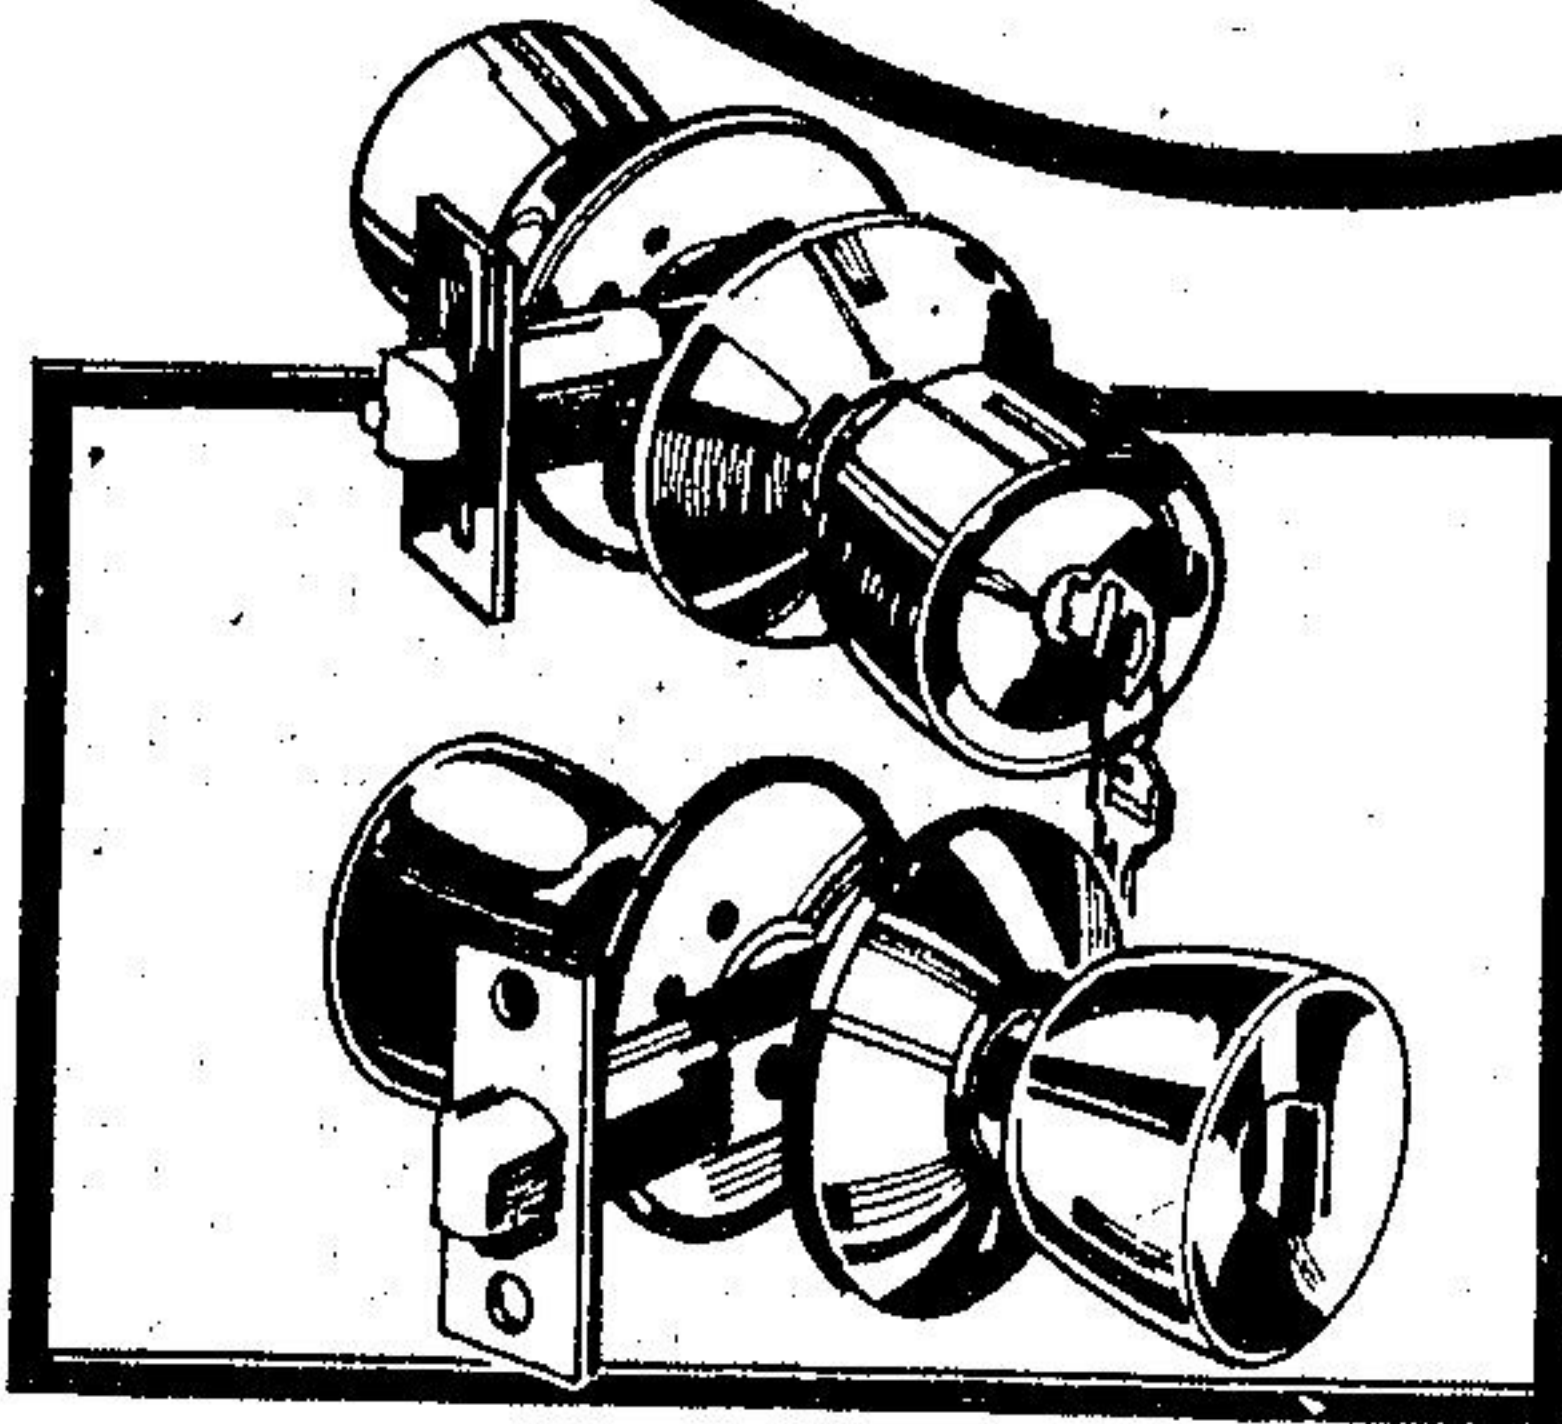

Mahogany Jamb Set

Mahogany jamb set includes two 7' and one 36" lengths. 4 1/8" wide

1339

Mahogany Casing Set

2" width. Two seven foot lengths and one 36"

525

Mahogany Stop Set

5/16" x 1 1/8". Two seven foot lengths and one 36"

275

SAVE \$1.80

Passage Set

Has attractive Satin Bronze finish. 2 1/4" backset. For closets etc.

599
Reg. 7.79

Key-In-Knob Lock Set

Replace an old lockset, or finish a new door with this satin-bronze lockset. 2 1/4" backset.

1699

Bath Set

2 1/4" backset with push in lock. Satin Bronze & Chrome

949