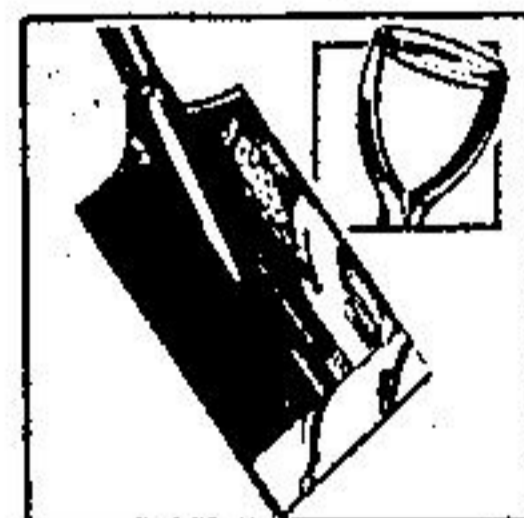

Reg. 69.95

36" Bow Saw

Handy saw for trimming trees, cutting wood etc.

8⁴⁹

Reg. 12⁹⁹

Chopper Axe

Drop forged steel with brightly polished bit. Hickory wood handle.

48⁷⁵

Spading Fork

Lightweight easy to handle, spading fork, has 4 forged-steel tines.

9⁹⁹

Brume Rake

Lightweight easy to handle brume rake. 22 teeth.

3⁹⁹

Long Handle Shovel

D-handled wooden garden spade with rust resistant steel blade.

6⁹⁹

Spade With 'D' Handle

Lightweight but sturdy shovel for gardening. Steel blade.

6⁹⁹

Shovel With 'D' Handle

D-handle shovel with round mouth sturdy steel blade.

9⁹⁹

Long Handled Shovel