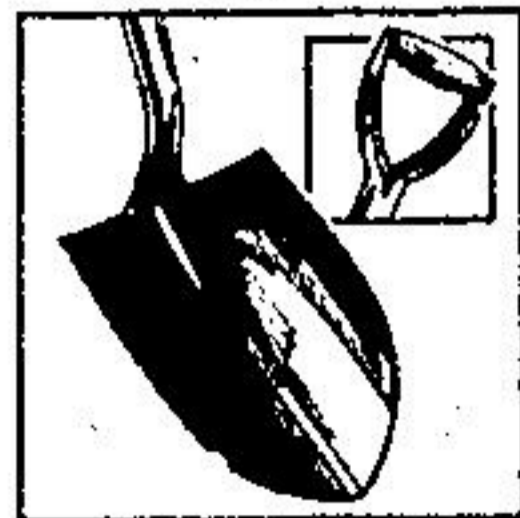

Reg. 69.95

36" Bow Saw

Handy saw for trimming trees, cutting wood etc.

8⁴⁹

Reg. 12⁹⁹

Chopper Axe

Drop forged steel with brightly polished bit. Hickory wood handle.

48⁷⁵

Spading Fork

Lightweight easy to handle, spading fork, has 4 forged-steel tines.

9⁹⁹

Brume Rake

Lightweight easy to handle brume rake. 22 teeth.

3⁹⁹

Long Handle Shovel

D-handled wooden garden spade with rust resistant steel blade.

6⁹⁹

Spade With 'D' Handle

Lightweight but sturdy shovel for gardening. Steel blade.

6⁹⁹

Shovel With 'D' Handle

D-handle shovel with round mouth sturdy steel blade.

9⁹⁹

Long Handled Shovel