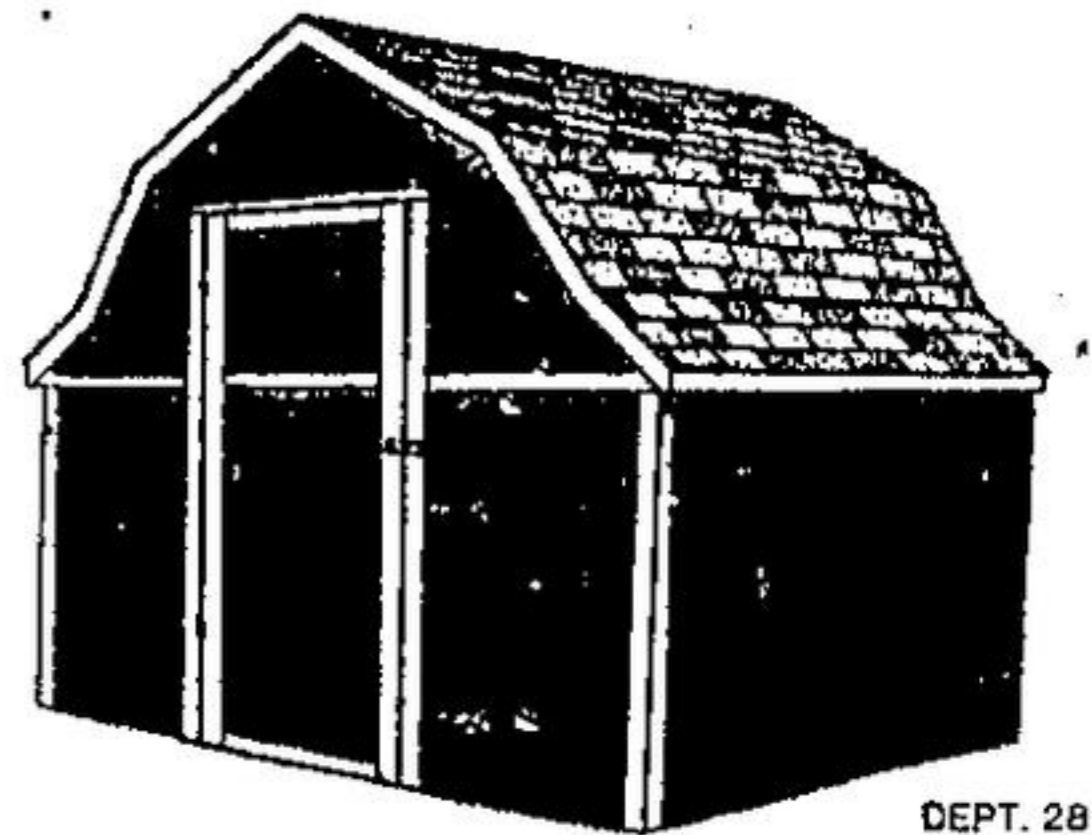

SAVE 50.00!
9' x 10 1/2'
661 Cu. Ft. Storage Shed Includes Free Loft Kit

Big & beautiful The "BARON" by Storall. Steel construction with exclusive Lok-Wal interlocking panels; so easy to erect! And you also get a steel beam Loft Kit for added storage space in the roof area.
Our Reg. 409.94 pkg.
YOU GET BOTH FOR **359⁹⁴**
DEPT. 280