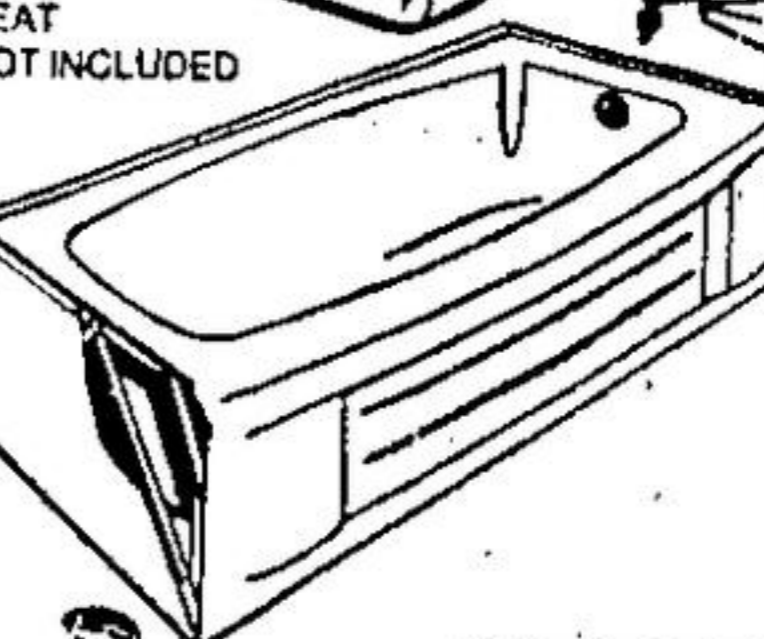

SAVE 8.00 on this SINGLE LEVER DECK FAUCET BY PEERLESS

Washerless model for 3-hole sinks, 8" or 6" centres. Do-it-yourself flexible tubing. DEPT. 401
Our Reg. 41.95
33⁹⁵

8" DECK FAUCET BY WALTEC
Chromed stainless steel with two chromed handles.
Our Reg. 23.95
20⁸⁸

WALTEC
"WALTEC" 2-HANDLE 4" VANITY BASIN FAUCET
Our Reg. 19.85
17⁸⁸
With aerator. 1/2" M.I.P. shanks with brass nuts. Chrome-plated handles. DEPT. 401

With Pop-Up "PEERLESS" SINGLE HANDLE 4" VANITY BASIN FAUCET
Our Reg. 64.95
44⁹⁵
PEERLESS washerless faucet with pop-up. For 4" centres. Single handle convenience. DEPT. 401

SAVE 10.00