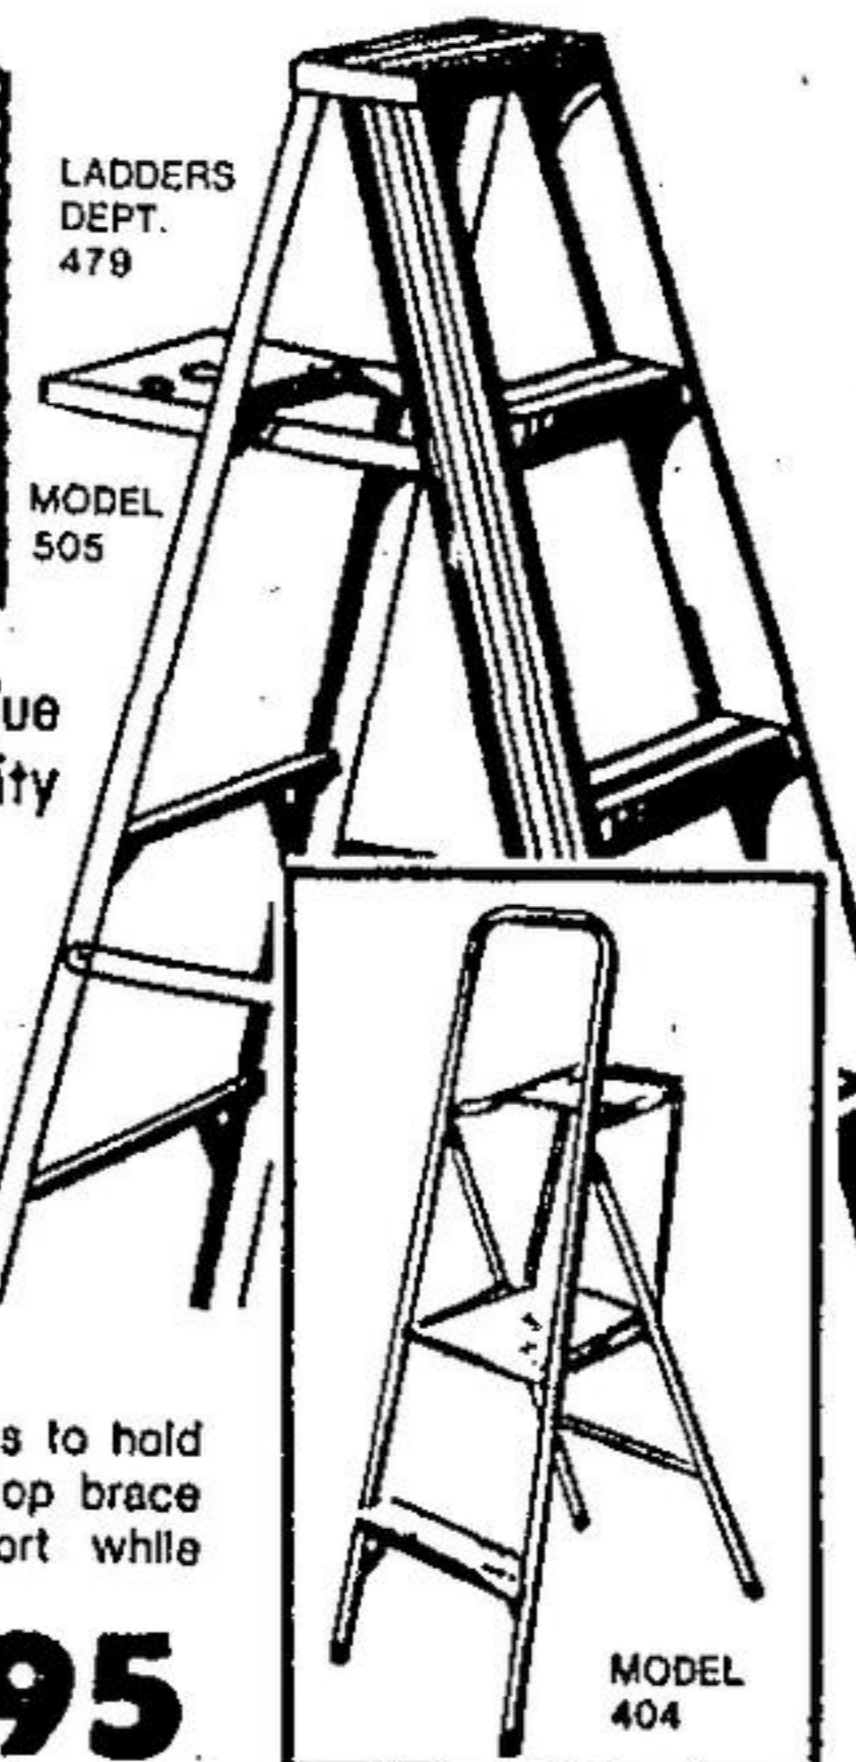

DEPT. 403
DOUBLE BOWL SINK
American Standard. With two strainers. Approximately 18"x31"x7". On sale now for only—
64⁸⁸
AND OUR SINGLE BOWL SINK
34⁸⁸ 18"x20"x7" With strainers. Made by American Standard.

Cashway's got it!

EVERYTHING YOU NEED FOR KITCHEN AND BATH Including The Pipes, The Fittings And Fixtures.

MEDICINE CABINET Save 2.07
Surface mount. White enameled steel. Full mirror. Adjustable shelves. Our Reg. 13.95
11⁸⁸

TUBSURROUND Save 9.07
ABS kit consists of 5'x5' back panel and two 5'x30" side panels. Fits standard 5' tub. With moulded soap dish and shampoo shelf. White. Our Reg. 87.95
78⁸⁸

WHITE BASIN-Grade "A"
Vitreous china drilled for 4" centre set. Approx. 17" by 19". On sale now.
21⁸⁸

TOILET SEAT NOT INCLUDED Save 10.00
Grade "A". White vitreous china. Complete with fittings. Our Reg. 61.95
51⁹⁸

SEAT Save 1.00
Solid composition seat. White enamel finish. Our Reg. 7.19
6¹⁹

SALEM BATHTUB
Lustrous finish of acid-resistant white porcelain on heavy gauge steel. 5' model. Approx. 60"x31"x16" deep. Less fittings.
DEPT. 403
129⁹⁵