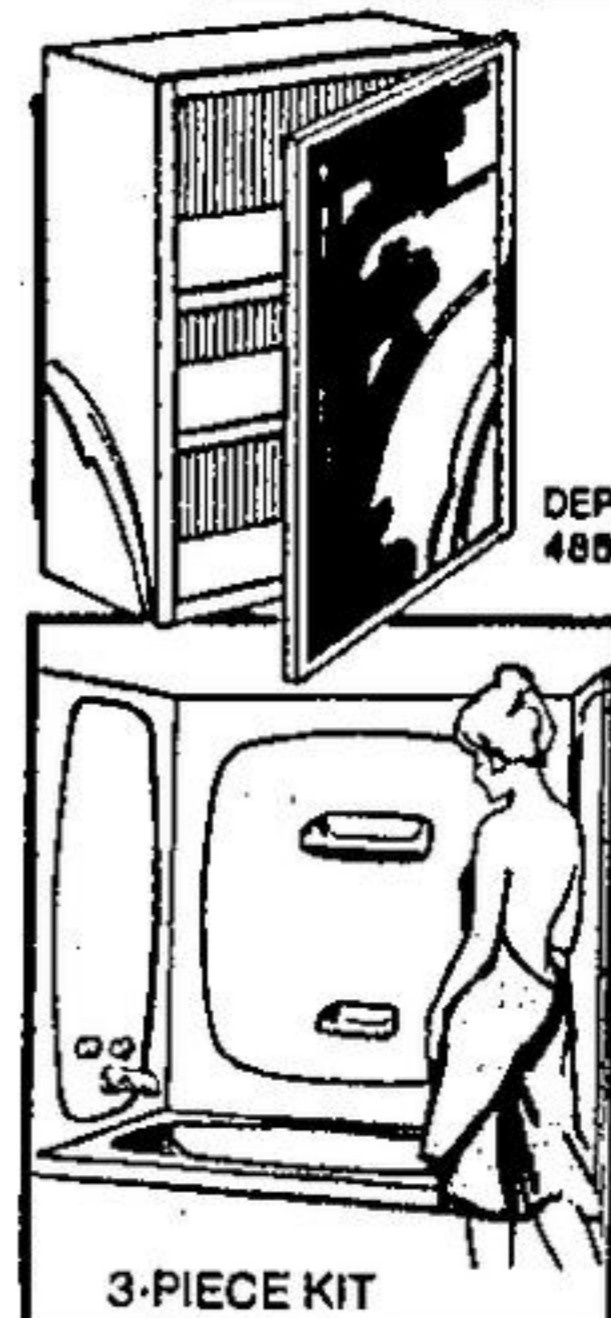

Cashway's got it!

EVERYTHING YOU NEED FOR KITCHEN AND BATH Including The Pipes, The Fittings And Fixtures.

MEDICINE CABINET Save 2.07
Surface mount. White enameled steel. Full mirror. Adjustable shelves. Our Reg. 13.95
11⁸⁸

TUBSURROUND Save 9.07
ABS kit consists of 5'x5' back panel and two 5'x30" side panels. Fits standard 5' tub. With moulded soap dish and shampoo shelf. White. Our Reg. 87.95
78⁸⁸

WHITE BASIN-Grade "A"
Vitreous china drilled for 4" centre set. Approx. 17" by 19". On sale now.
21⁸⁸

TOILET SEAT NOT INCLUDED Save 10.00
Grade "A". White vitreous china. Complete with fittings. Our Reg. 61.95
51⁹⁸

SEAT Save 1.00
Solid composition seat. White enamel finish. Our Reg. 7.19
6¹⁹

SALEM BATHTUB
Lustrous finish of acid-resistant white porcelain on heavy gauge steel. 5' model. Approx. 60"x31"x16" deep. Less fittings.
DEPT. 403
129⁹⁵

Convert your 2-piece washroom into a 3-piece by adding this handsome 30" x 30" shower cabinet. Durable white plastic with ABS base. Included are shower curtain, shower head, soap dish and faucets.
DEPT. 403
\$12.00 Saving On Shower Cabinet
Our Reg. 99.95
87⁹⁵