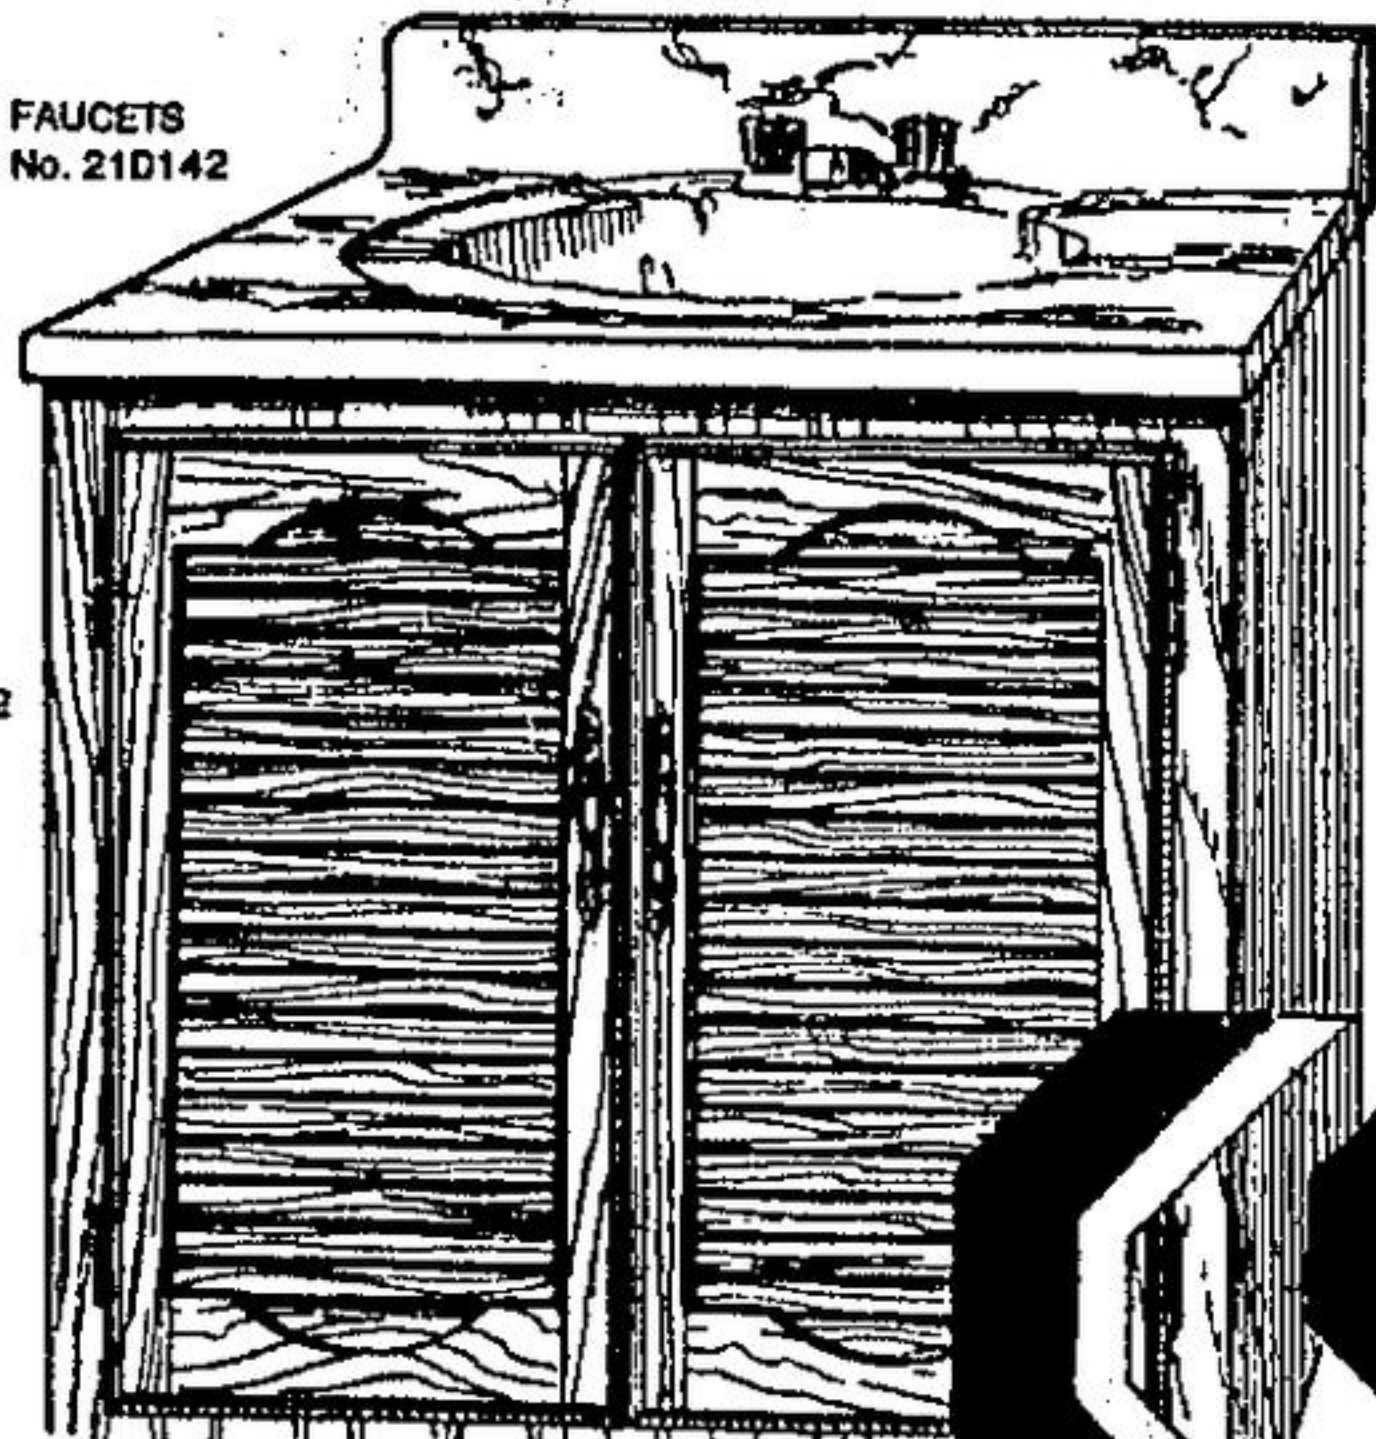

ON SALE NOW FOR ONLY

179.95 READY TO ASSEMBLE

DELIVERY IS AVAILABLE! FROM THE CASHWAY BUILDING CENTRE NEAREST YOU

FAUCETS No. 21D142

Save 6.50 ON EVERY GALLON YOU PURCHASE!

Glidden LATEX WALL PAINT
Spred Satin