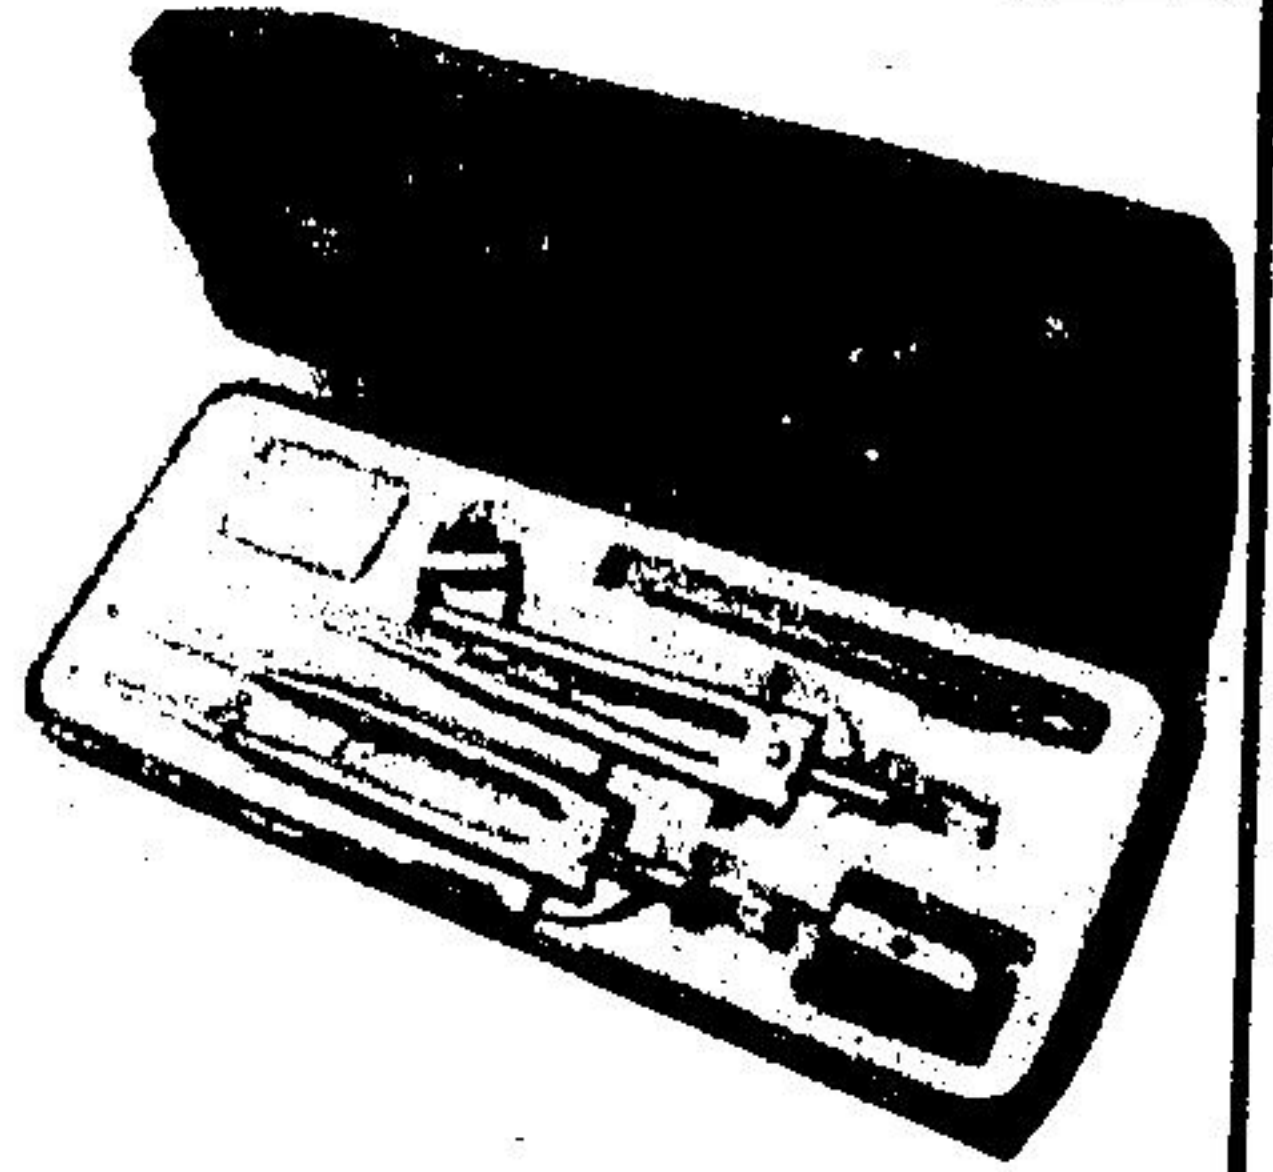

# Back To School Time SPECIALS

No. 301  
**POCKET-SIZED  
 9-PIECE  
 MATHEMATICAL  
 DRAFTING SET**

Sturdy plastic case includes ruler, protractor, 45°/90° triangle, 30°/60° triangle, compass, pencil, pencil sharpener, eraser and metric conversion chart.

SALE PRICE **1 49**

**59**¢

**DATER &  
 STAMP  
 PAD SET**  
**1 49**

**SCHOOL  
 TOOLS**  
**2 99** EA.

Thousands of thumb indexed entries  
 Easy to use because it lies flat  
 Perfect for home, school and office  
**1 99** ea.

**500  
 staples**  
**99**¢ ea.

**HAND HOLE  
 PUNCH**  
 Sturdy construction. Quick, easy and safe one-hole punch for a variety of uses.