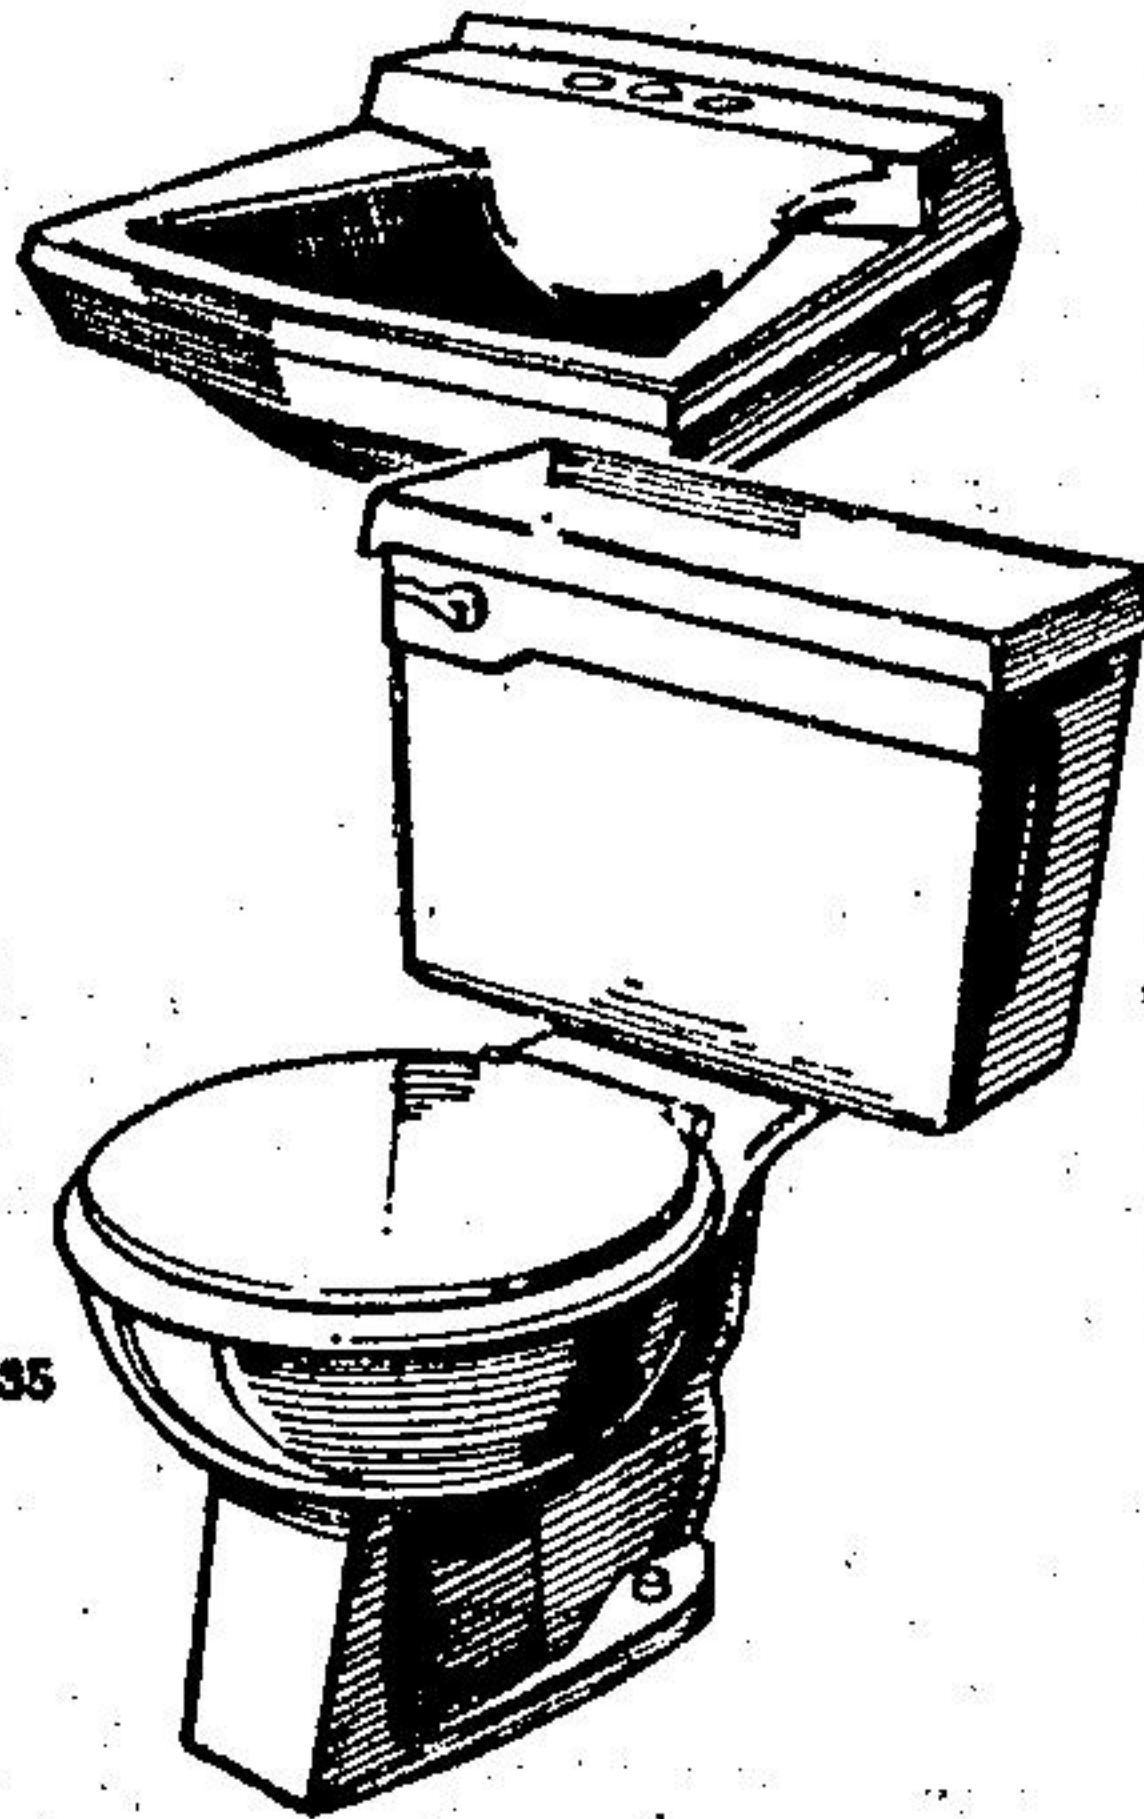

Copper Wire

Copper household wire for most installations. Insulated with ground. NMD 7-14/2.

10⁹⁹
20 m.

Medicine Cabinet
Recessed medicine cabinet has mirrored swing door 14" x 18" x 4" deep.

21⁹⁵
Reg. 28.35

Bathroom Wall Hung Sink

Wall hung sink with 4" centres. In classic white. 17 x 19"

28⁹⁵

Reverse Trap Toilet

Vitreous china reverse trap toilet. C.S.A. approved. White. Seat sold separately.

54⁹⁹ *Or \$5.00 monthly

Rec Room Light

Recessed White frame

12⁹⁹ 14⁷⁹
8" 10"

Swedish Globe
8" diameter
8⁴⁹

OUTSIDE ELECTS

Emco Faucets

Durable chrome plated finish. Strong ABS construction. Kitchen faucet has 8" centres, bathroom - 4"