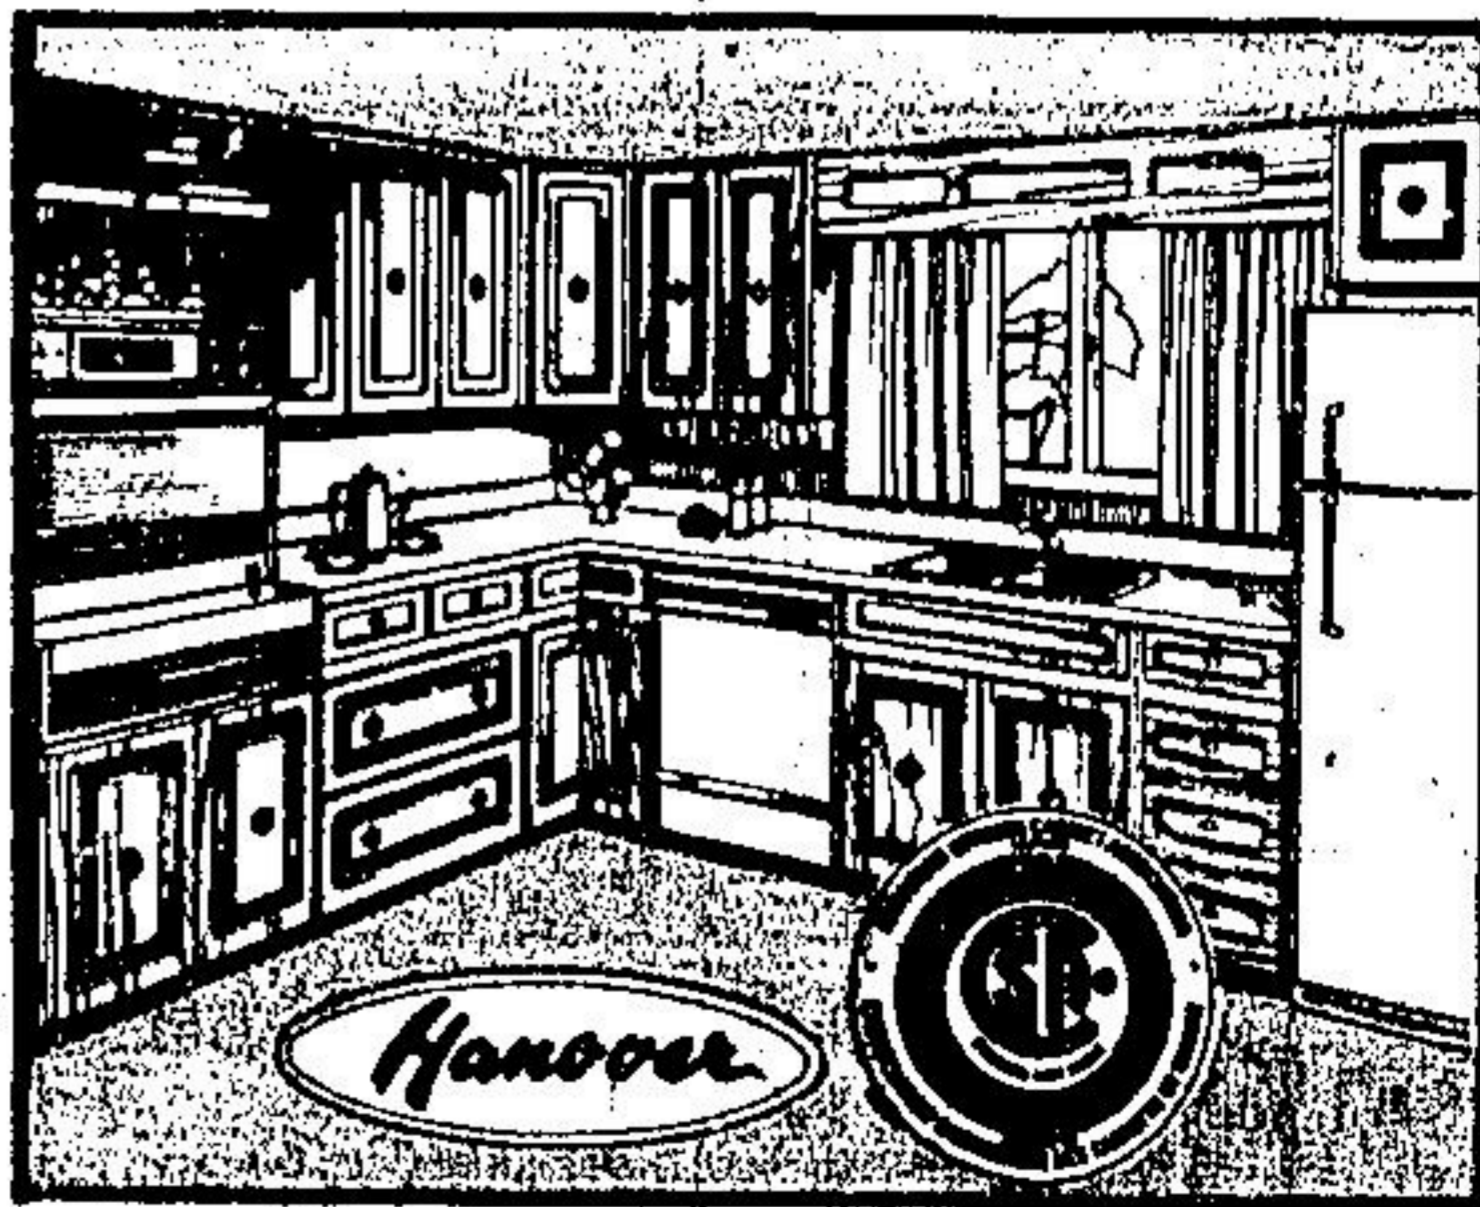

Stainless steel single sink. Strainer included. No ledge.

33⁹⁵

*Or \$5.00 monthly

Hanover Custom Kitchens

Check out the Hanover line of kitchen cabinets and units - whether you're renovating or starting fresh. You'll be pleased with their fine selection of designs. They offer quality construction at affordable prices plus many beautiful finishes from which to choose. Ask about our installation programme and free estimates and start planning on the kitchen of your dreams! See Beaver soon!