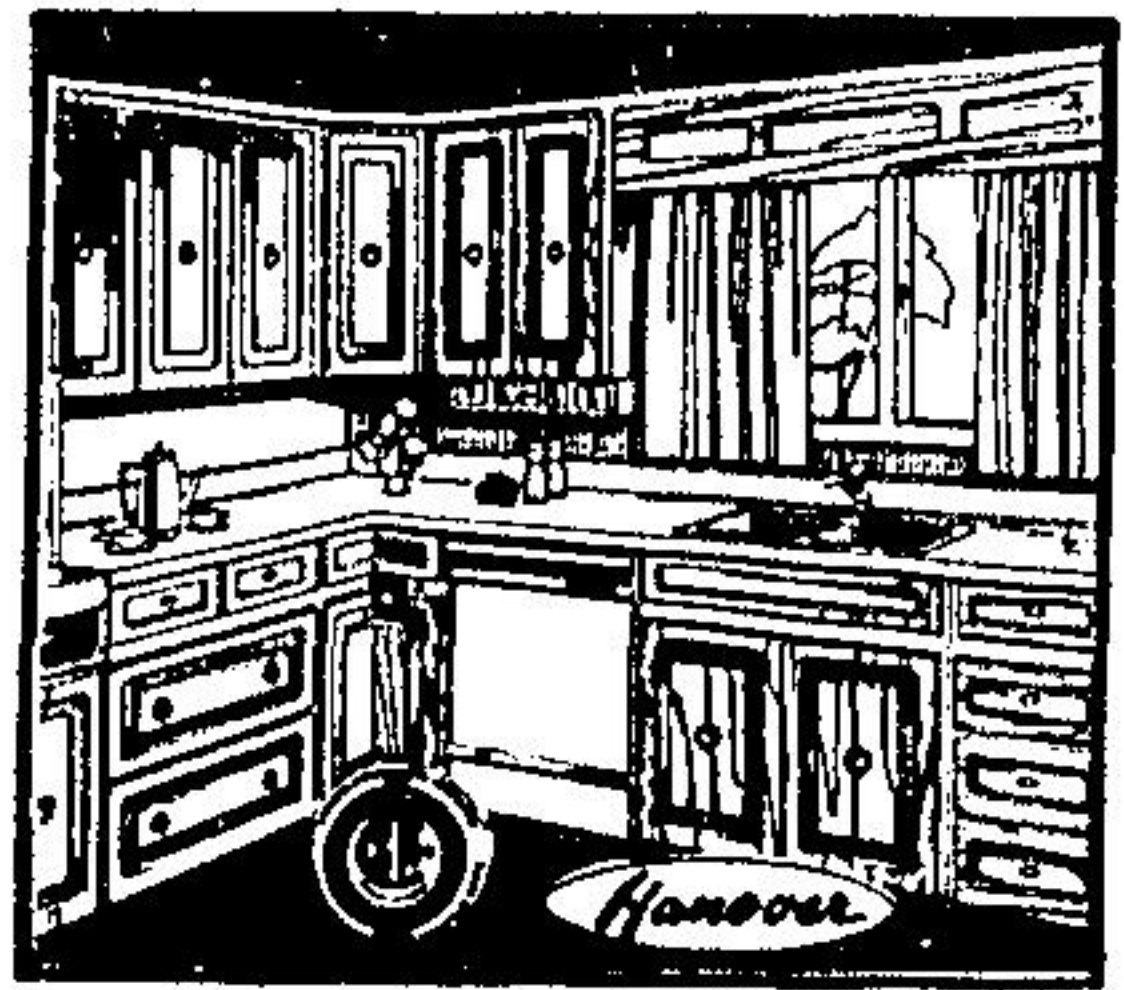

Reverse Trap Toilet

Vitreous china reverse trap toilet. Made in Canada. C.S.A. approved. White.

54⁹⁹

Seat is extra.

Bathroom Vanities

A great-looking 20" x 16" x 31 3/4" vanity - Base is White with Marble-look top.

59⁹⁹

Our Reg. 74.99

Taps are sold separately.

Metal Shower Cabinet

A first rate shower cabinet. Steel base is finished in black enamel. 30"x30"x75". Metal.

77⁹⁹

30" x 30"

Hanover Custom Kitchens

Renovating your kitchen? Take a look at all the great-looking Hanover styles to suit your taste and your budget. They offer the best in contemporary designs at affordable prices.

Bathroom Fixture

A White glass wall light with White holder.