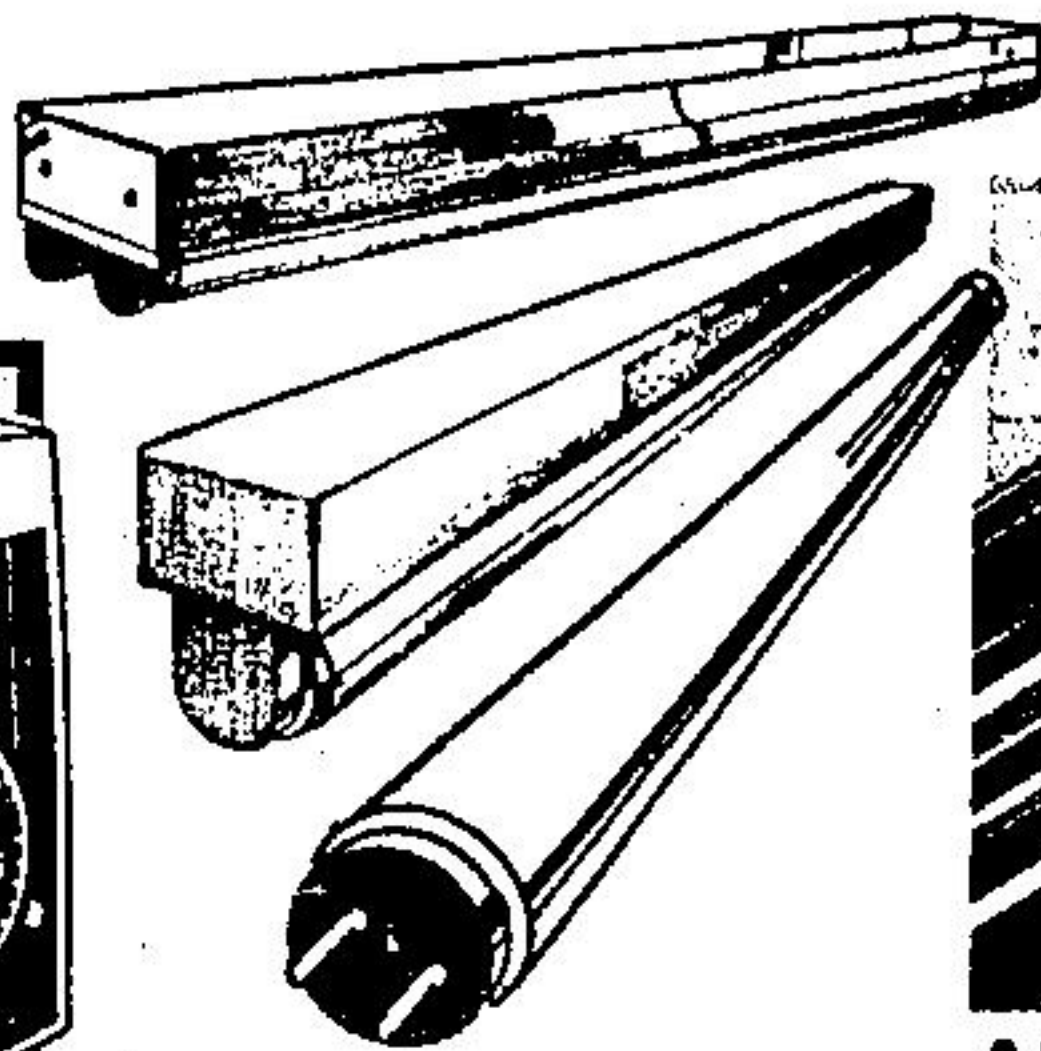

Lower

139⁹⁹

Reg. 168.00

Dimmer Switch

Easy to install dimmer has dial control. Saves energy! Push/on - push off switch. 500 watt. A great idea for dining areas and rec rooms.

5⁴⁴

Our Reg. 6.49

Cordless Timer

Just plug it into control appliances, and lights while you're out. Woodgrain finish.

8⁹⁹

Fluorescent Fixtures

Brighten up your rec room, kitchen, bathroom, bar area, etc. with these single or double fluorescent fixtures. 48" long. Tubes are extra.