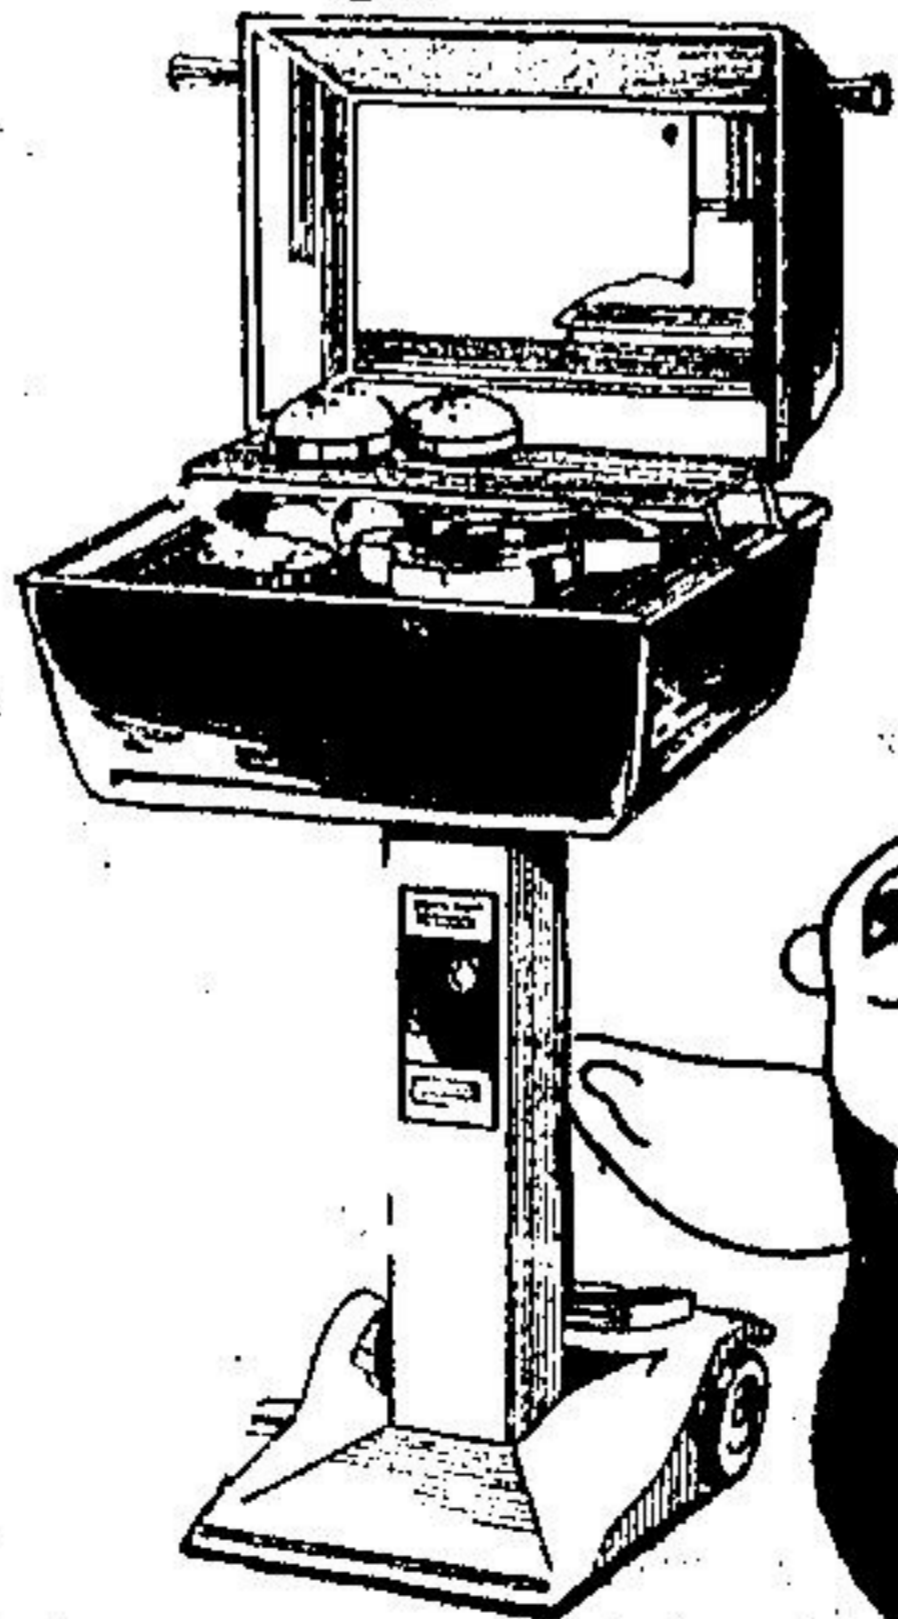

For use with propane gas barbecues. 20 lb. Empty.

25⁸⁸