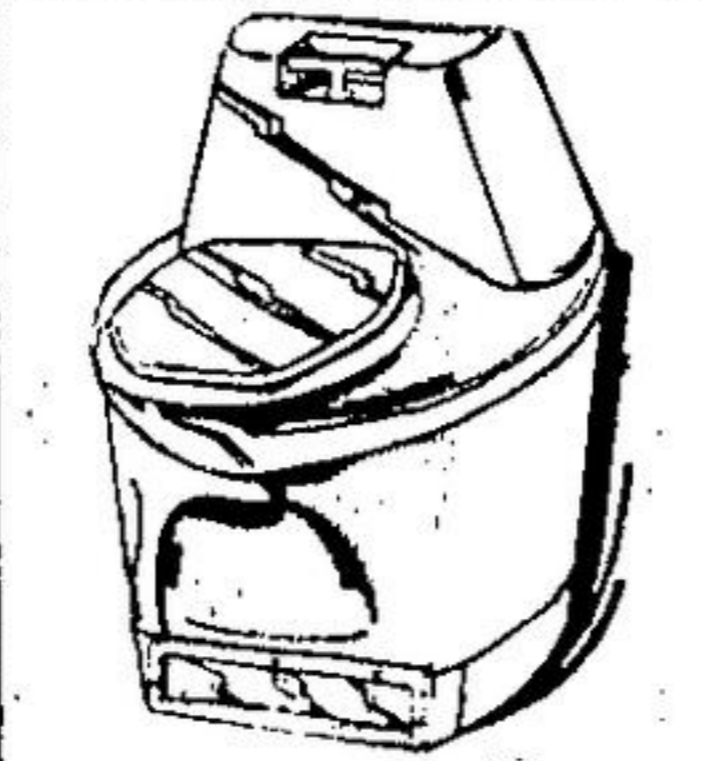

Maintenance Free System
Plastmo
The easy eaves trough
Strong, sturdy white vinyl. No soldering, no metal cutting, no rusting, no painting. Lasts for years.
10-ft. EAVES TROUGH **6.19**
10' DOWN PIPE REDUCED TO 6.39

Super Value on this 12-ft. Baby Barn

It's 12 by 12 and it's easy to build. A rugged, dependable storage shed
COMES COMPLETE WITH SELF-SEALING ASPHALT SHINGLES
391.00

AVAILABLE AT EXTRA COST PRE-CUT TRUSS ROOF
Speeds up roof assembly and increases ceiling height
You get everything you need to build this strong and dependable Baby Barn including Aspenite sheathing for the roof, walls and doors...spruce framing...and self-sealing asphalt shingles. You also get 58 lbs. of nails and WORKING DRAWINGS showing you how to build the barn every step of the way. Components are not pre-cut, but the barn is easy and fun to build. Outside peak height is approx. 8'9".