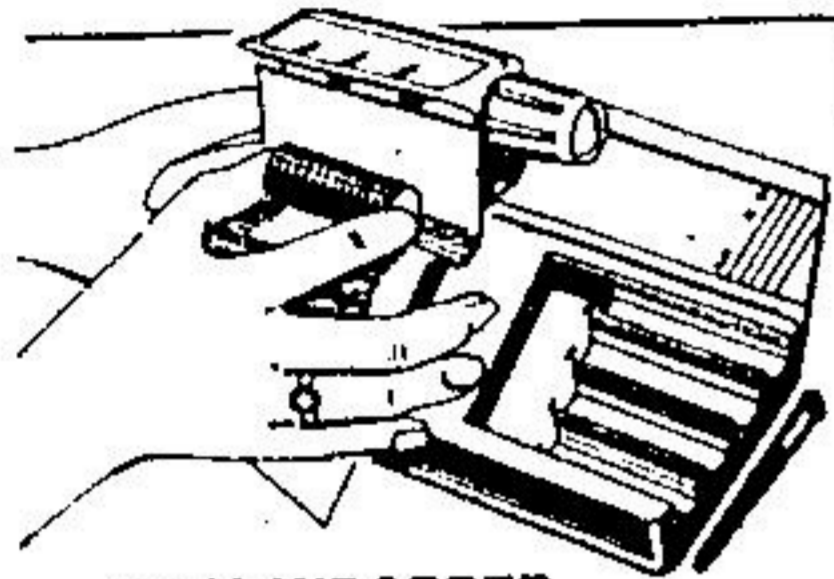

SWB 8

GRAND & TOY LIMITED

OFFICE SUPPLIES • PRINTING • BUSINESS FURNITURE

ANNIVERSARY SALE

18 PC. STACKER GLASS SET

6 Juice
6 Old Fashion
6 Highball
11.95 Value

SPECIAL

9.44
NET