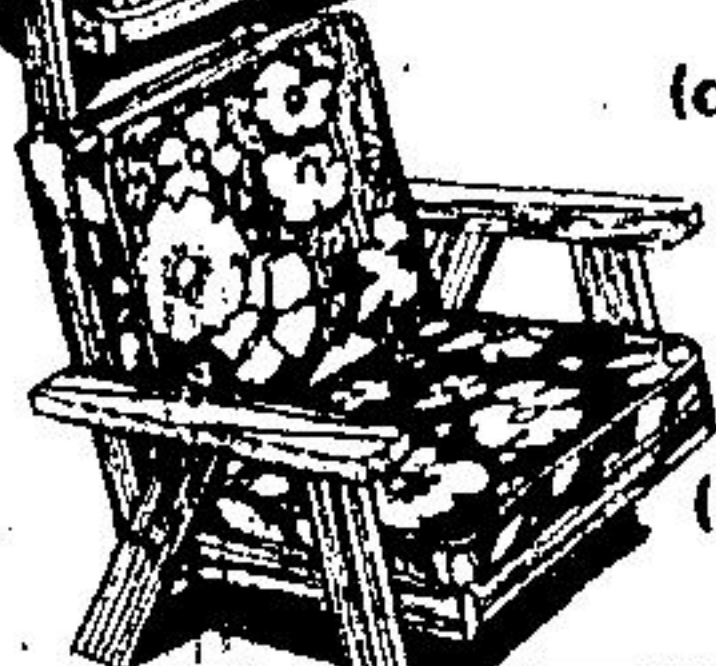

**BEAVER**  
**75**  
**ANNIVERSARY**

NOT AVAILABLE  
 AT ALL STORES

(b)

(c)

(d)

(f)

(g)

## Outdoor Redwood Furniture

Outdoor furniture made from durable, attractive Redwood can really stand up to the elements. It will keep its eye pleasing appearance for many years to come. Put some in your yard this summer. There's a terrific assortment of chairs, tables etc.

(a) 7½' Umbrella  
 8 rib umbrella.

**79<sup>99</sup>**

REG. 89.99

(b) Tete-A-Tete  
 With Cushion

**114<sup>99</sup>**

REG. 129.99

(c) Chaise Lounge  
 With Cushion

**89<sup>99</sup>**