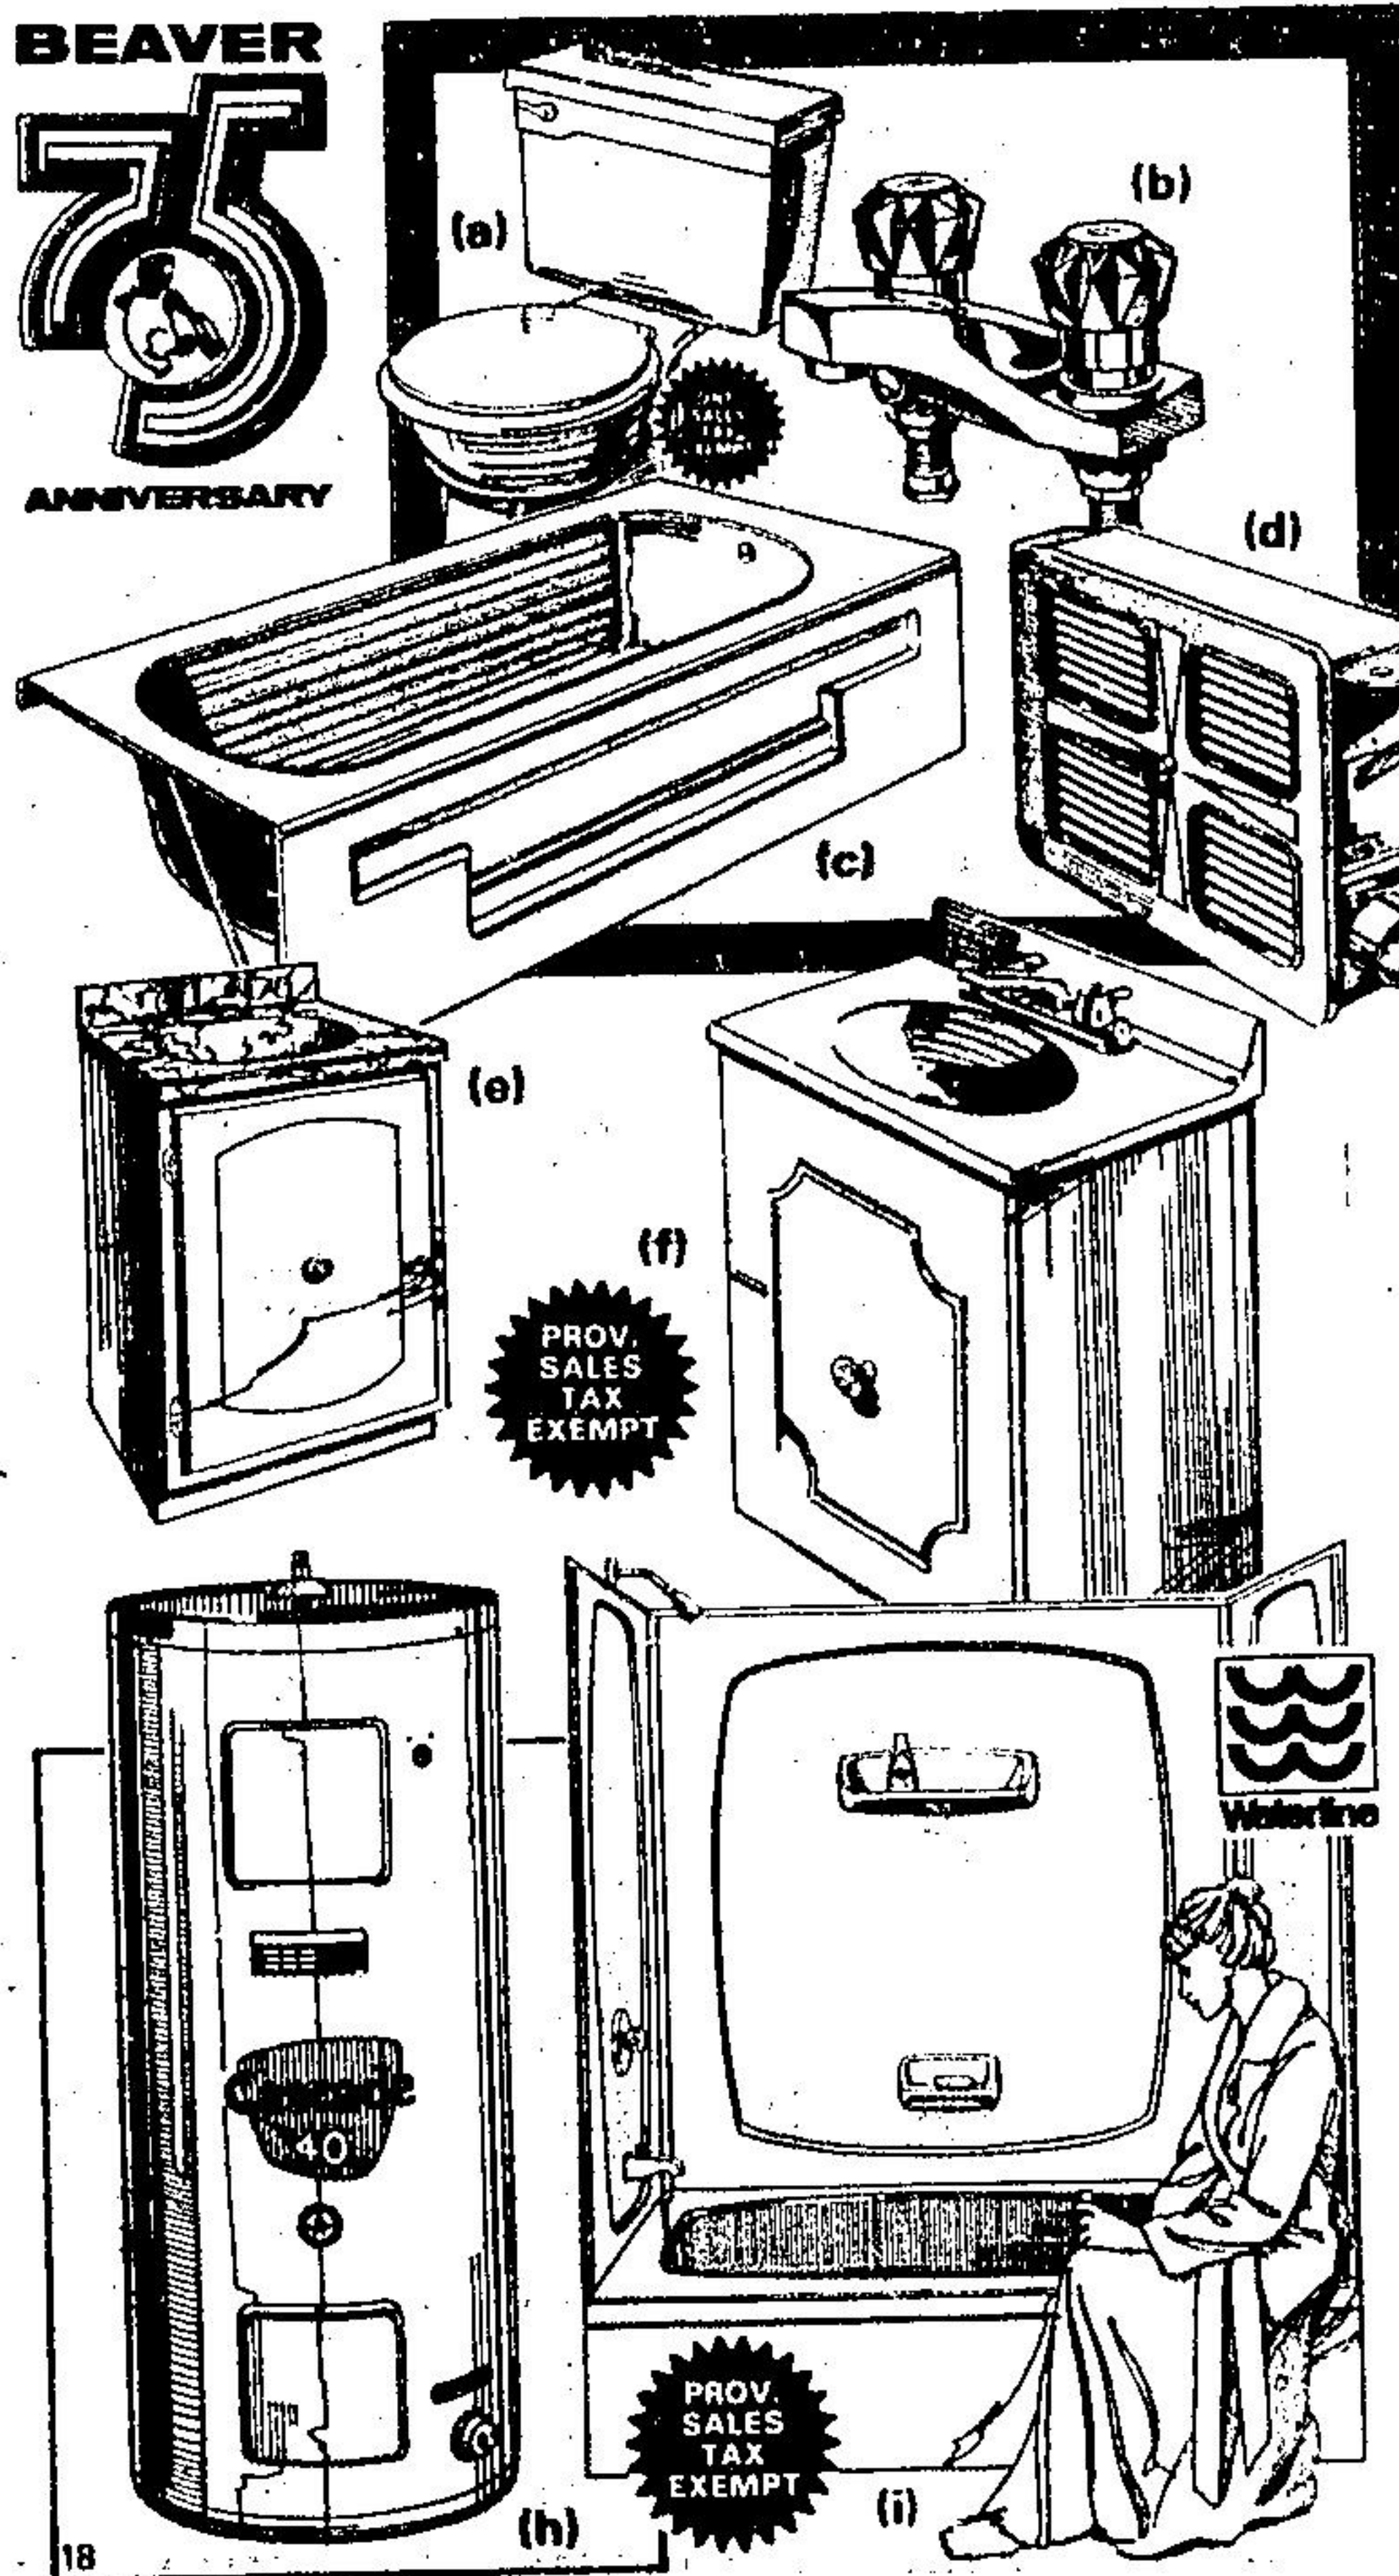

**BEAVER**  
**75**  
**ANNIVERSARY**

**(a) Reverse Trap Toilet**

Siphon Jet Action toilet. Vitreous china. Seat sold separately. White.

**49<sup>95</sup>**

**Toilet Seat**

White plastic toilet seat. Easy to install.

**6<sup>99</sup>**

**(b) Bathroom Faucet**

Chrome plated faucet has 4" centres for sink or vanity mount. Lucite handles

**21<sup>95</sup>**

**(c) Bath Tub**

5' recessed bath tub. Will look great in your new bathroom in classic White.

**(g) "Cascade" Hot Water Heater**

40 gallon water heater with powerful upper and lower 1500 watt elements. Tank is glass lined with white baked on enamel finish. 52" x 22" diameter.

**134<sup>95</sup>**

**(h) Tubsurround**

An attractive alternative to bathroom tiles! It's simple to install too! Protects walls, gyproc from water seepage. Moulded soap dish, shampoo shelf. Fits standard 5' tub.

**79<sup>95</sup>** White REG. 84.99