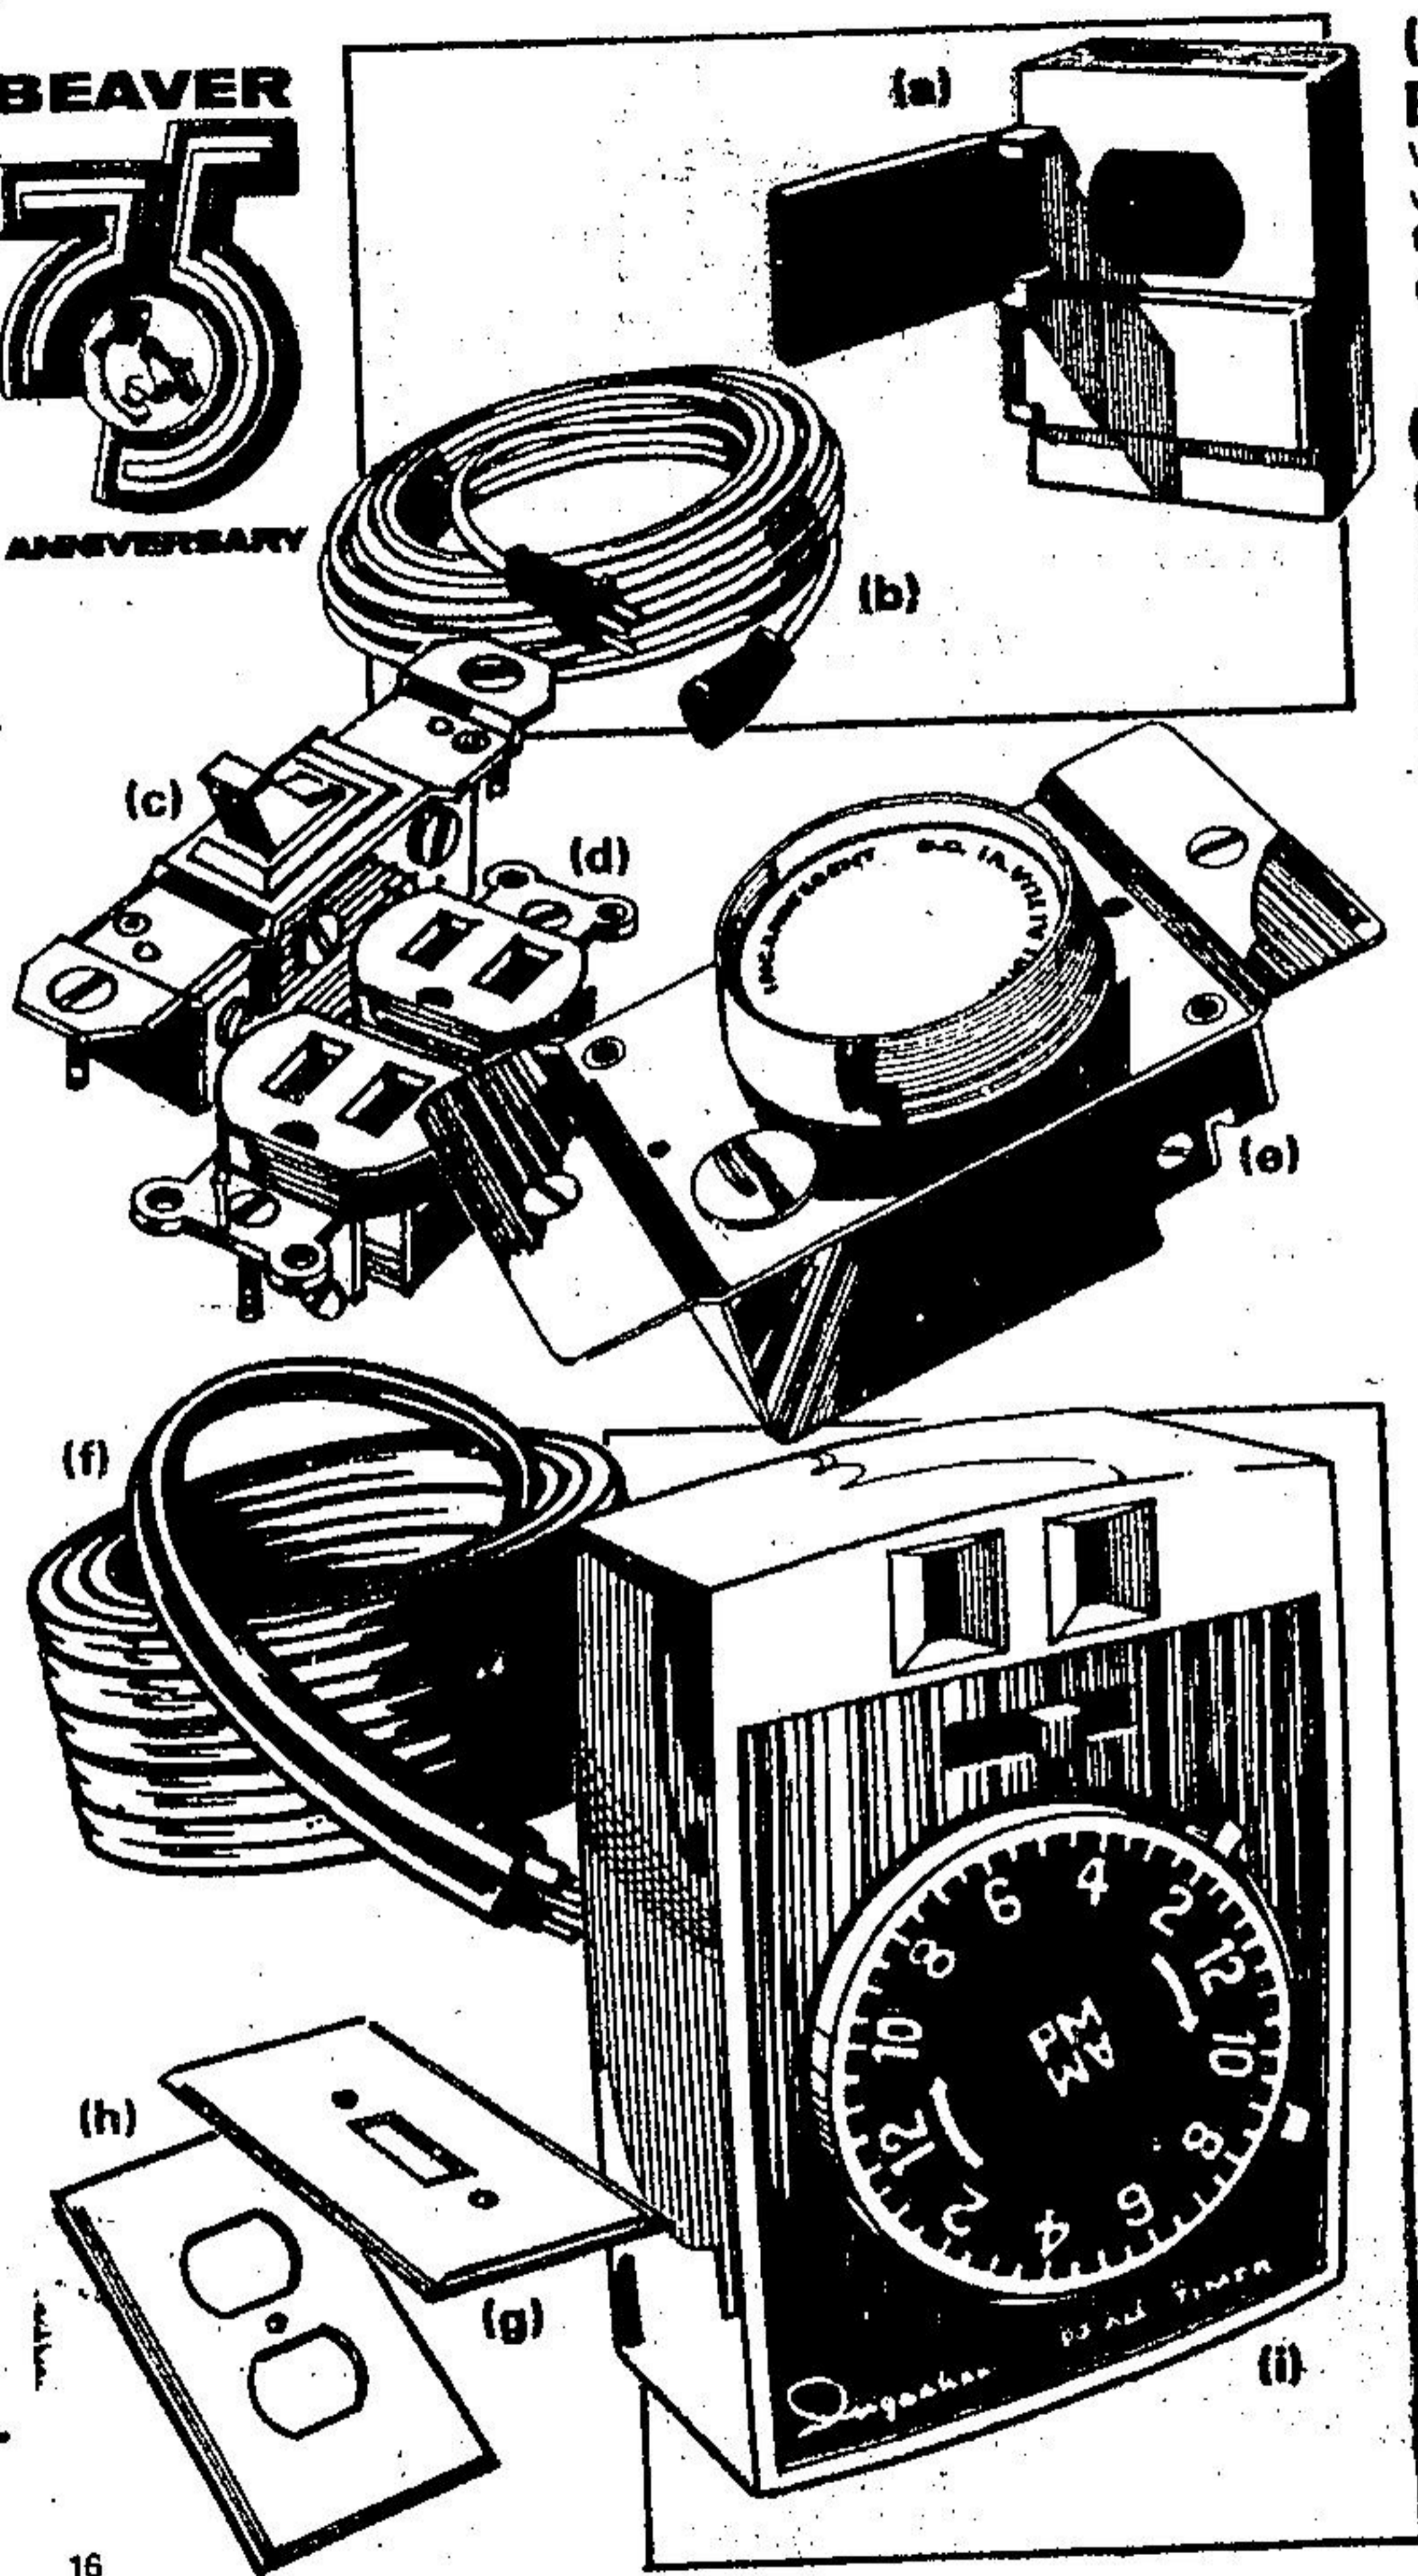

**BEAVER**

**ANNIVERSARY**

**(a) Outdoor Electric Box**

Weather proof electric box with spring loaded cover. Ideal for electric lawn mowers, etc.

**799**

**(b) Extension Cord**

Grounded extension cord. Weatherproof with moulded on vinyl plug.

**935**

15 METRES

**1349**

30 METRES

**(c) Toggle Switch**

Durable toggle switch. Available in brown or ivory.

**115**

**(d) Duplex Receptacle**