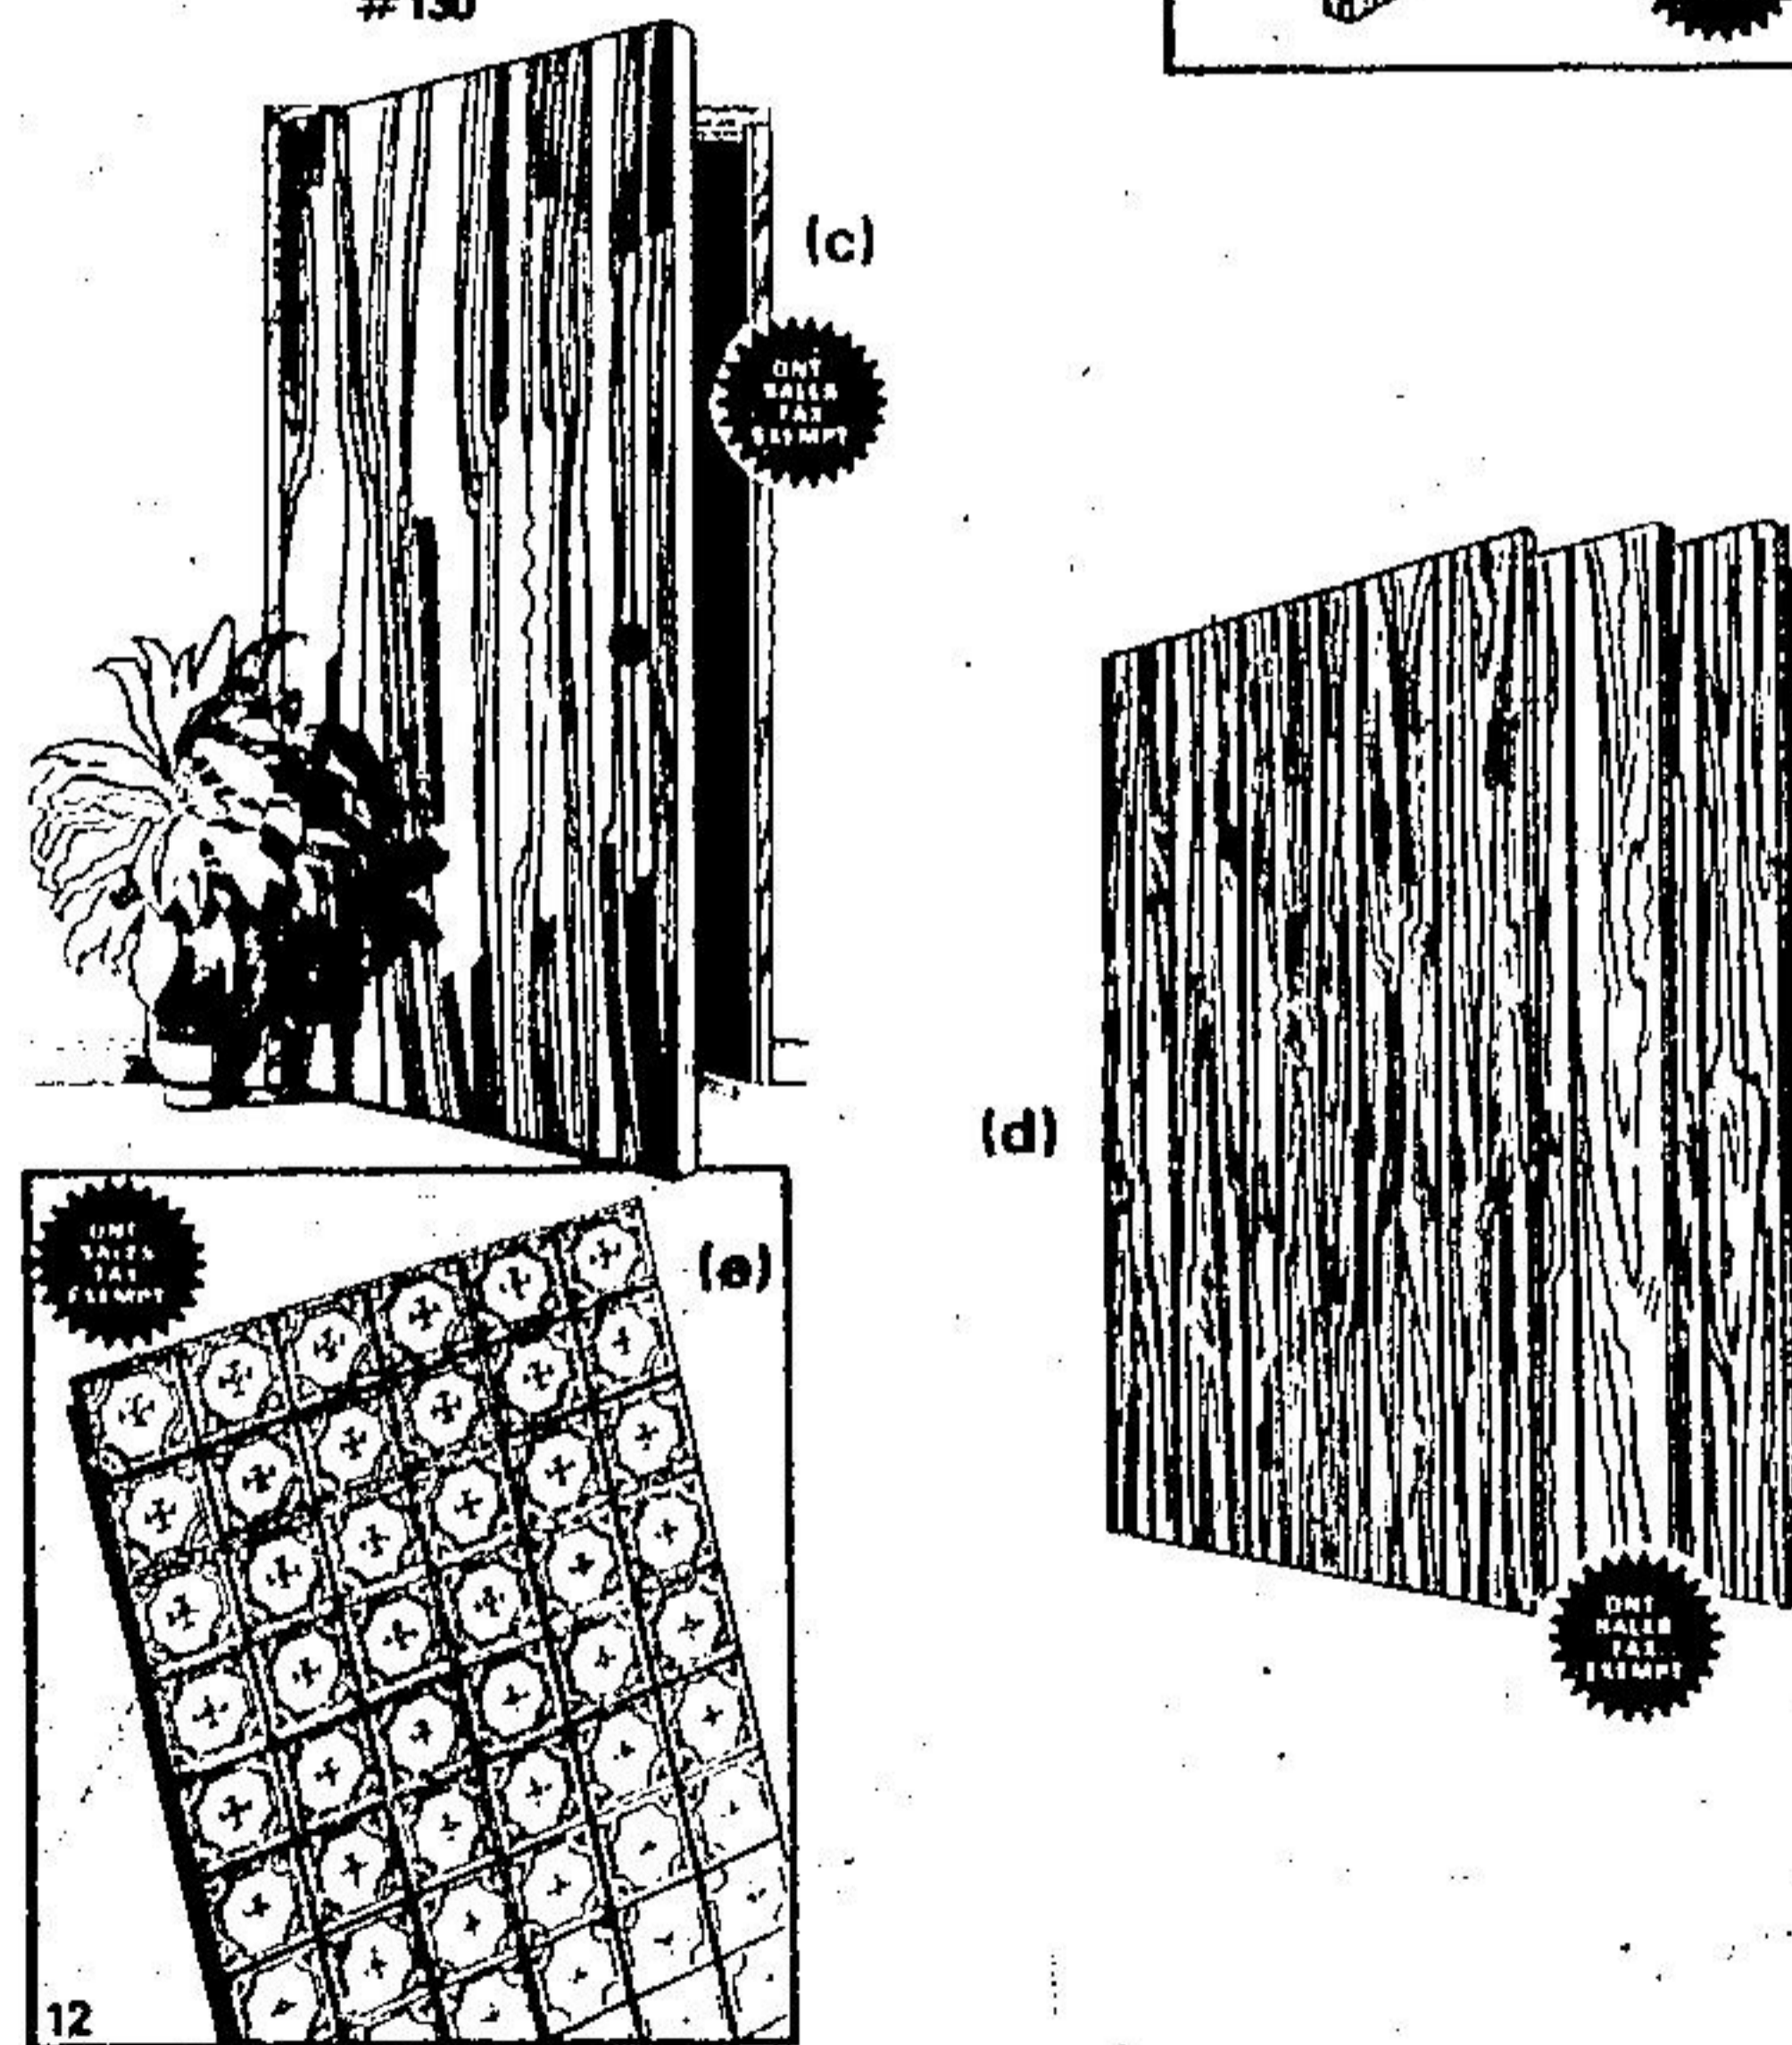

82⁹⁹ 2'10" x 6'10"
130

133⁹⁹ 2'10" x 6'10"
764

144⁹⁹ 2'10" x 6'10"
780

(b) Mahogany Slab Doors

Interior mahogany doors come ready to paint, stain or finish naturally. Install one soon! 6'8"

2'0" 2'4"
17⁹⁹ 18⁹⁹
REG 19.49 REG 20.95

2'6" 2'8"
19⁹⁹ 21⁴⁹
REG 21.75 REG 21.95

(c) Mahogany Jamb Set

Mahogany jamb set includes two 7' and one 36" lengths. 4-9/16" wide.

133⁹⁹
Stop Set

5/16 x 1 1/8". Two seven foot lengths and one 36"

2⁷⁵
Casing Set

HARVEST SERIES

5⁹⁸

(e) Ceramalite 4x8 Panels

4'x8' panelling for the look of ceramic tile! Waterproof finish. Stock patterns and colours.

31⁹⁵

**lumber
king**