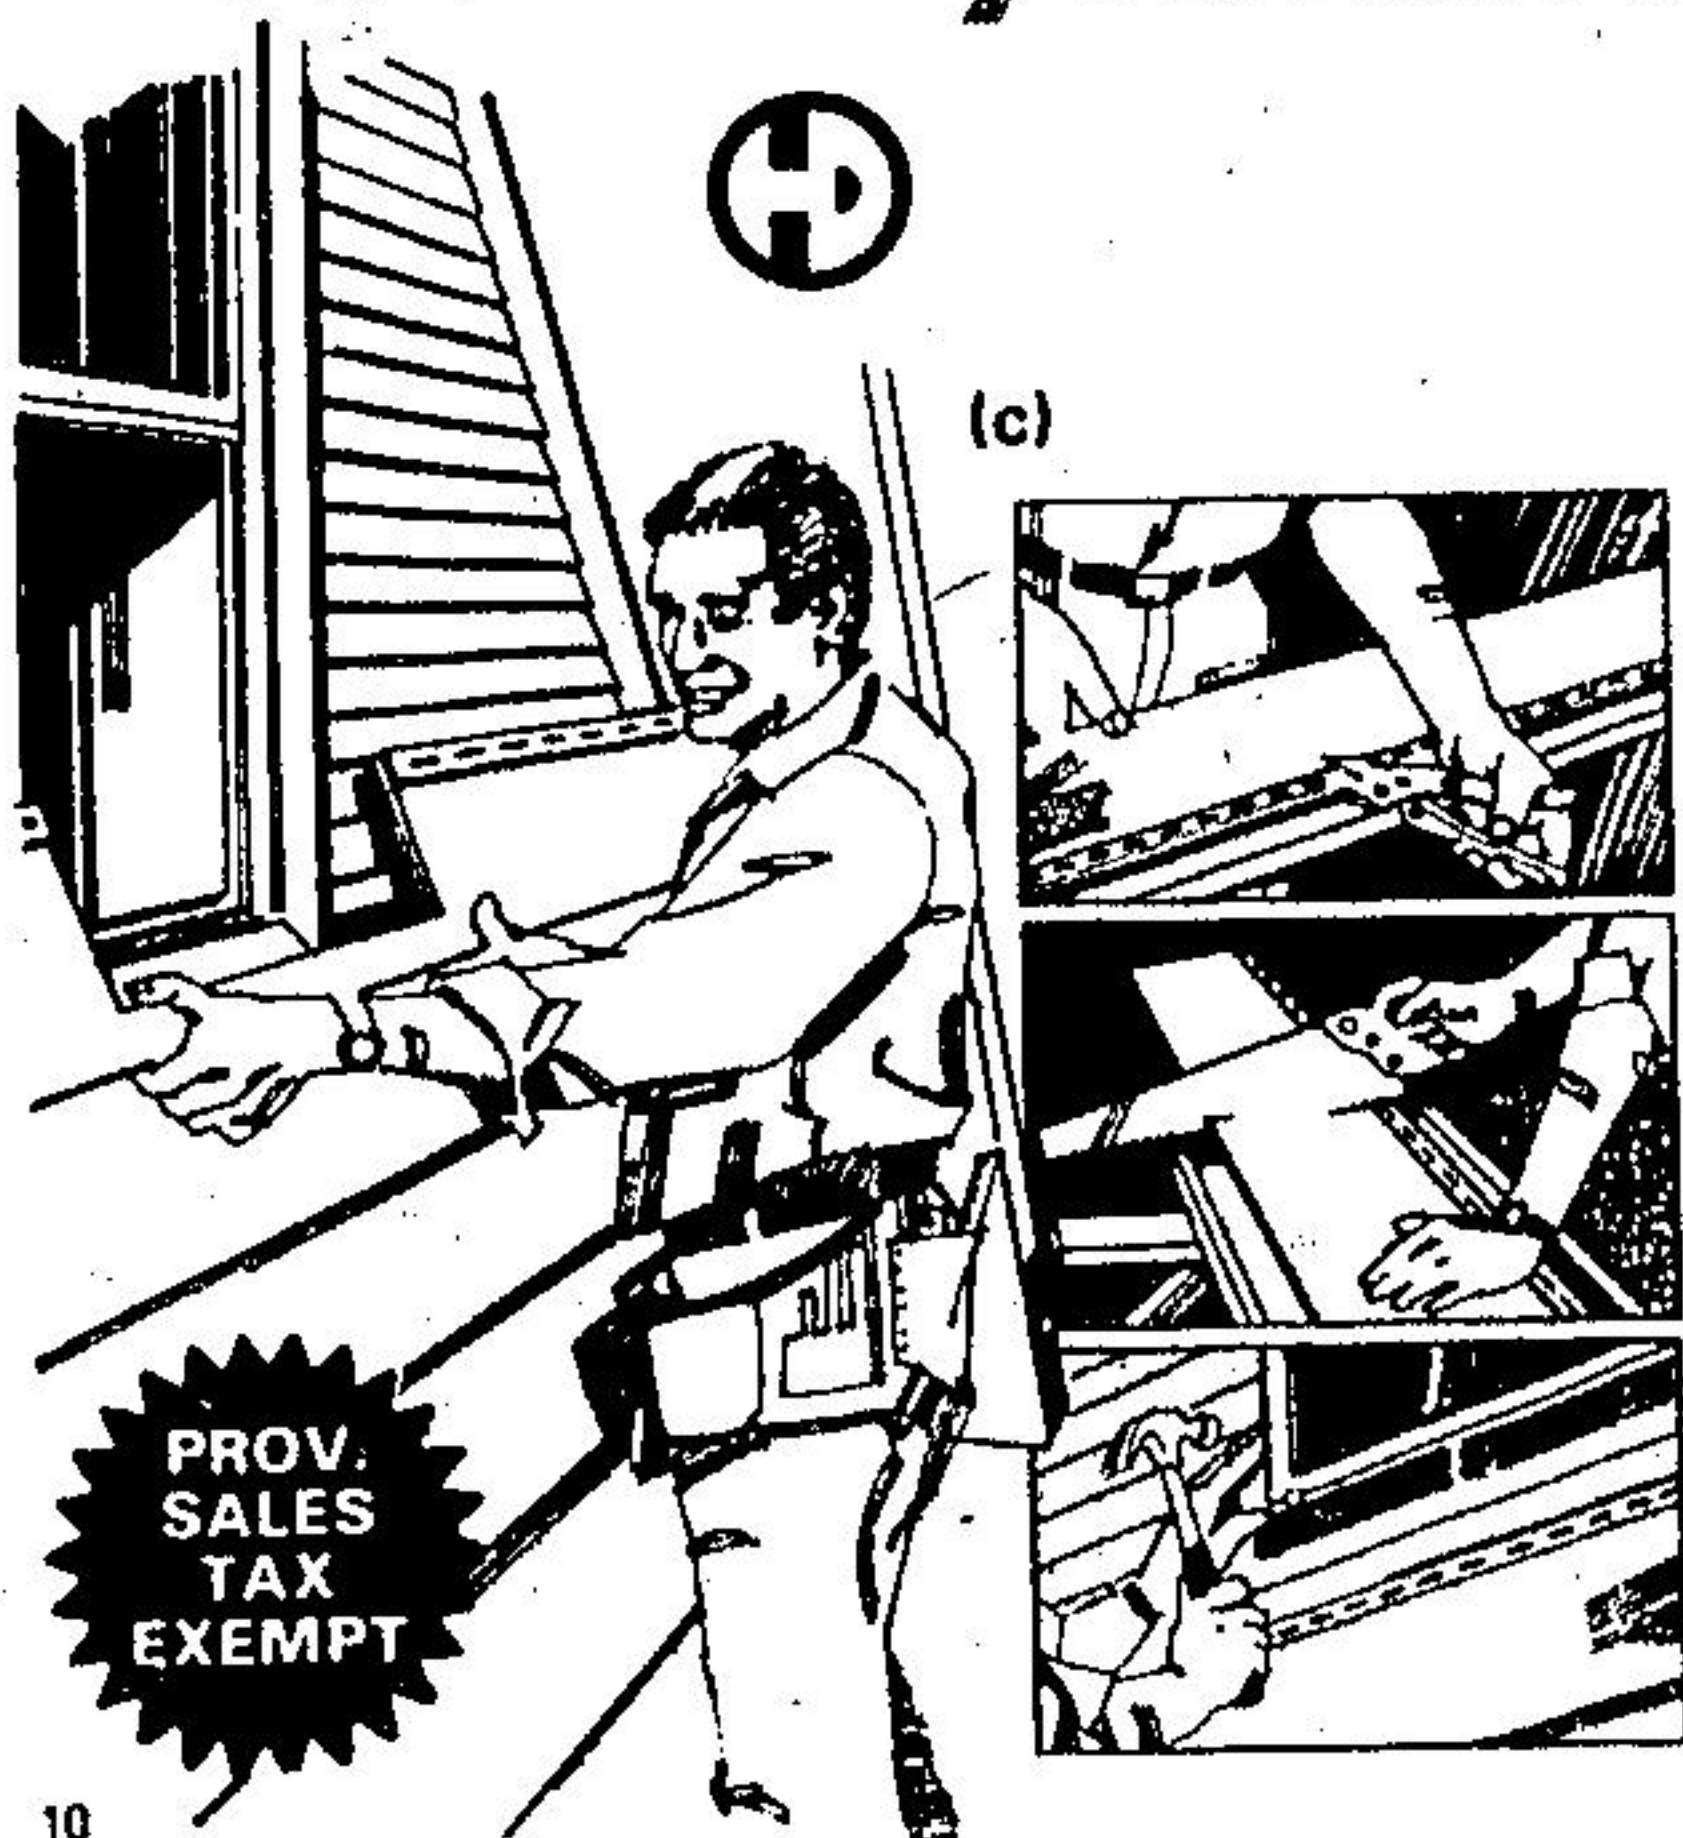

BEAVER

ANNIVERSARY

*It's the only place
 you have to go.*

(a) Plastmo Downpipe & Eavestrough

White Vinyl Eavestrough that's simple to install. Won't chip or peel. Never needs painting.

10'x4" eavestrough

6¹⁹

This durable aluminum siding that's designed for easy installation. It gives a beautiful rust-resistant finish to your home that will last for years to come without painting. White.

98⁸⁸

REG. 104.95

88 SQ. FT. BUNDLE