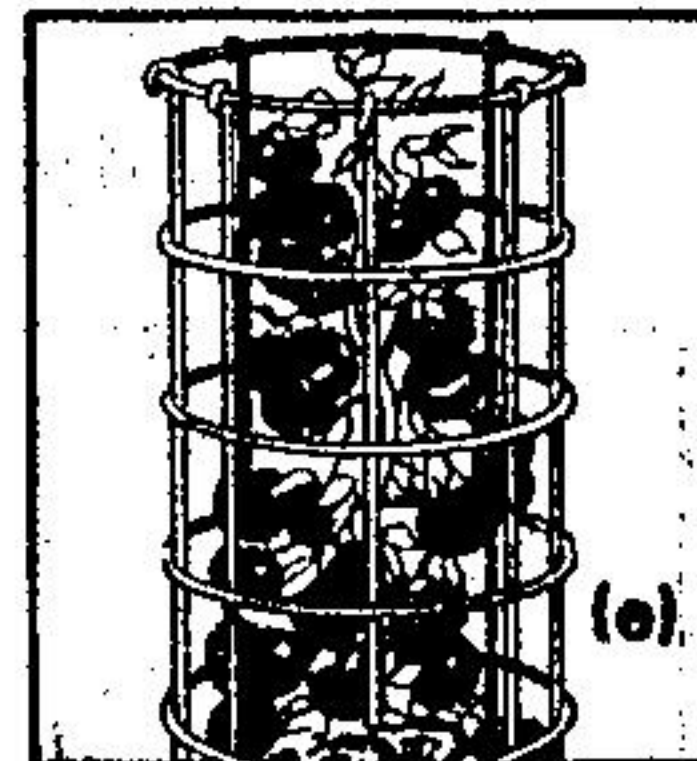

## (f) Poultry Fencing

Sturdy Poultry netting in 25' long rolls. Choice of 2 heights. 24" or 36".

**6<sup>99</sup>** 24" **8<sup>99</sup>** 36"

## (g&h) Wood Fencing

Choose from two styles of privacy fencing. Beaver can provide you with all the help you need. All sizes listed are height only. Prices are approximate for each running foot, posts included, but are based on pre-determined lengths between these posts. Spruce

Estate Jasper

**458** Ln. Ft. 5-1/2' **333** Ln. Ft. 5-1/2'

(d)

(e)

CHARGE X

(f)

(g)

(h)