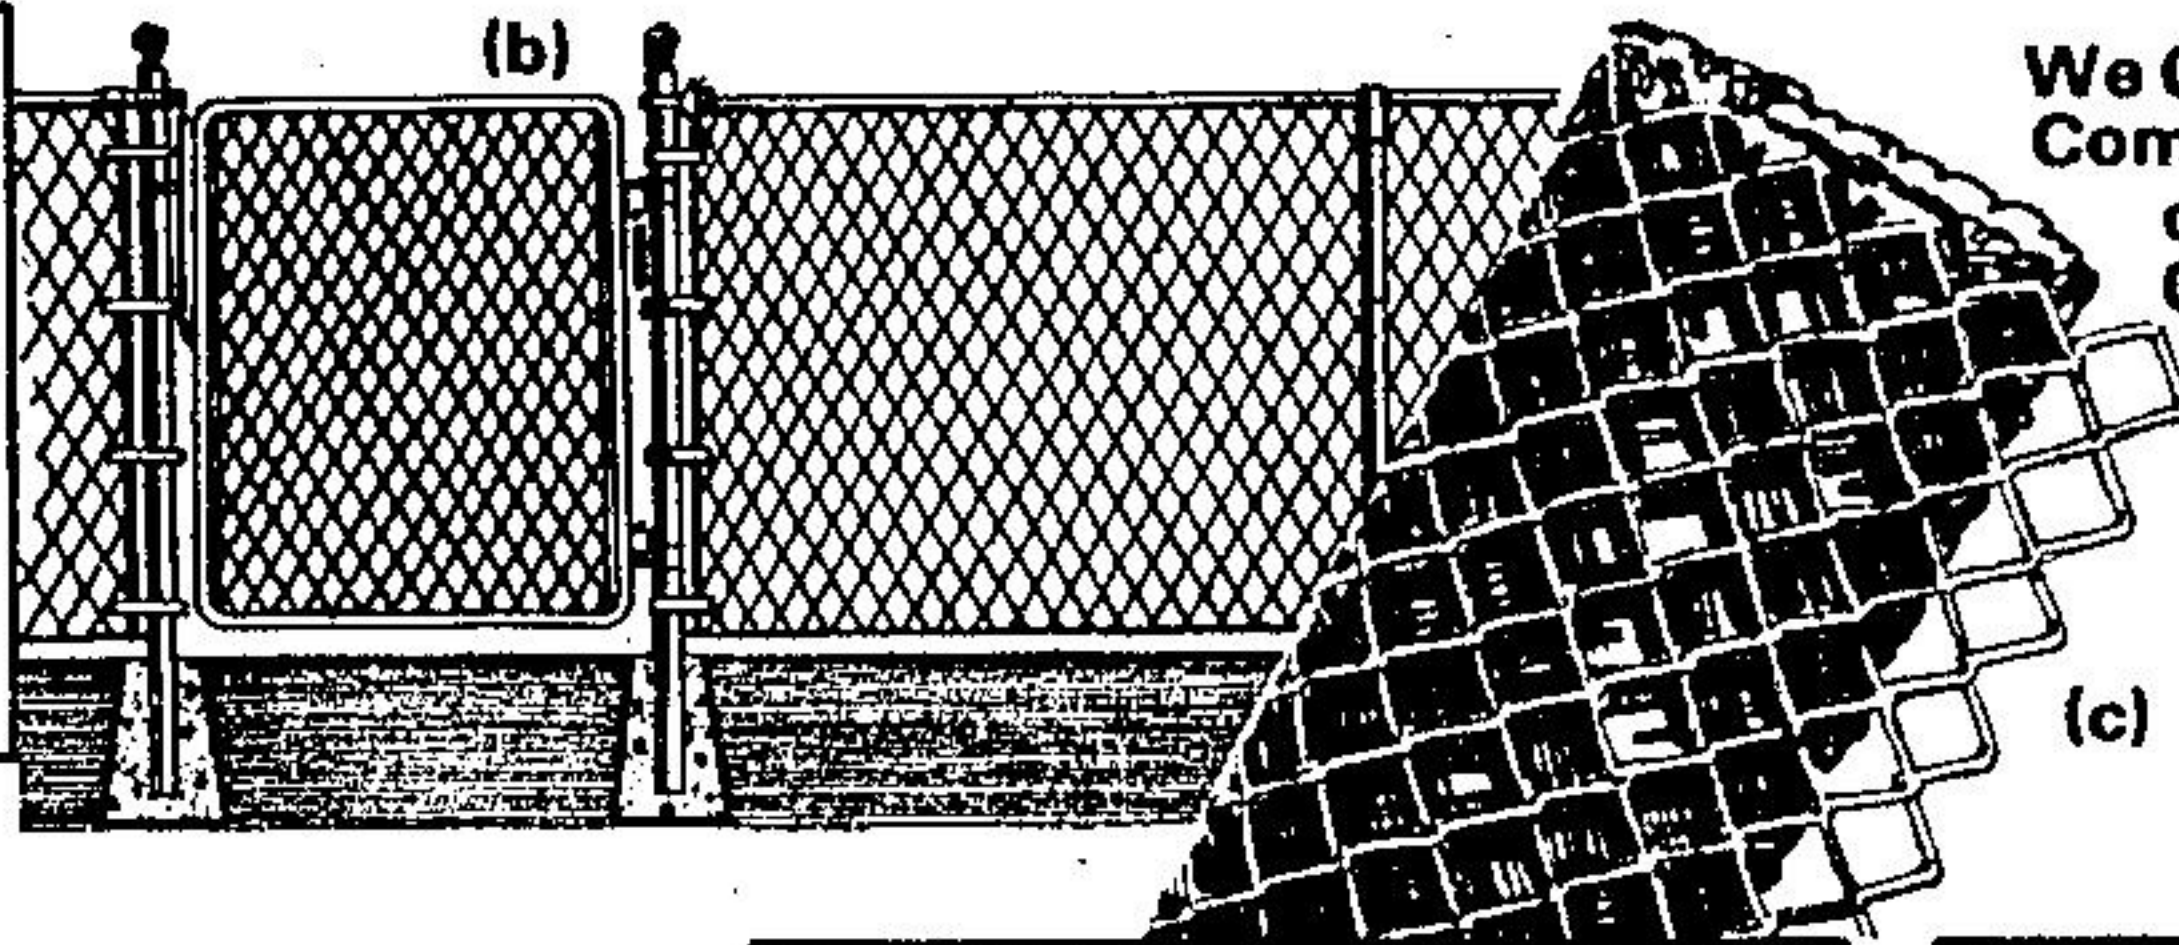

(b)

We Carry A
Complete Range
of Chain Link
Components

(c)

fencing values

(a) Fibreglass Panels

Colourful fibreglass panels for around the pool; as awnings, etc. 26" x 94 1/2" long. Lightweight

5⁹⁹
REG. 7.39

PVC Panels

26" x 96" stock colours.

3⁷⁷
REG. 5.48

(b) Chain Link Gate

Economy green vinyl gate. 2" mesh. Galvanized frame.

22⁹⁹ Hardware not included.

Galvanized Mesh

Galvanized frame
19⁹⁹

(c) Chain Link Fencing

Vinyl covered chainlink fencing. 2" mesh with galvanized steel underneath. A sturdy fence system. 48" x 50'.

32⁹⁹
REG. 39.99

WE ALSO STOCK GALVANIZED CHAIN LINK FENCE

(d) Knucle Top Fencing

Welded galvanized steel fencing with 2 x 4" mesh. Ask at Beaver for information on amount needed 48" x 50'.

32⁹⁹

(e) Tomato Cage

Keep your tomatoes in line. 25' roll x 40" high. Makes approx. 6 cages.

9⁹⁹

(f) Poultry Fencing

Sturdy Poultry netting in 25' long rolls. Choice of 2 heights. 24" or 36".

6⁹⁹ 24" **8⁹⁹** 36"

(g&h) Wood Fencing

Choose from two styles of privacy fencing. Beaver can provide you with all the help you need. All sizes listed are height only. Prices are approximate for each running foot, posts included, but are based on pre-determined lengths between these posts. Spruce

Estate Jasper

458 Ln. Ft. 5-1/2' **333** Ln. Ft. 5-1/2'