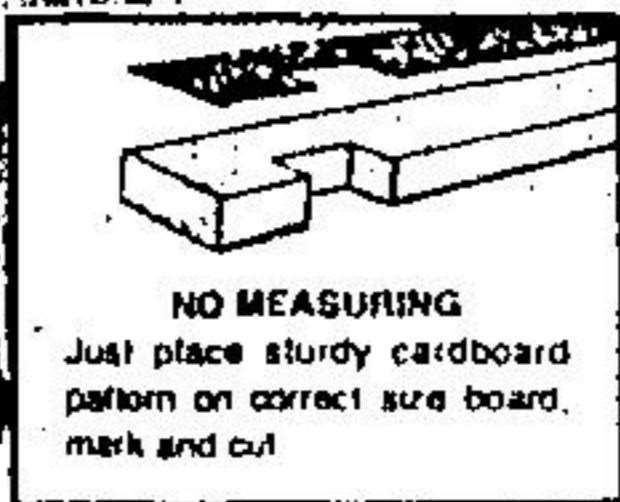

NO MEASURING

Just place sturdy cardboard pattern on correct size board, mark and cut

(d) Shovels and Spades Your Choice

Choose from a D-handled wooden garden spade, a lightweight shovel for gardening, or a long handle shovel. All have steel blades.

5⁹⁹

REG. 6.99

YOUR CHOICE

outdoor values