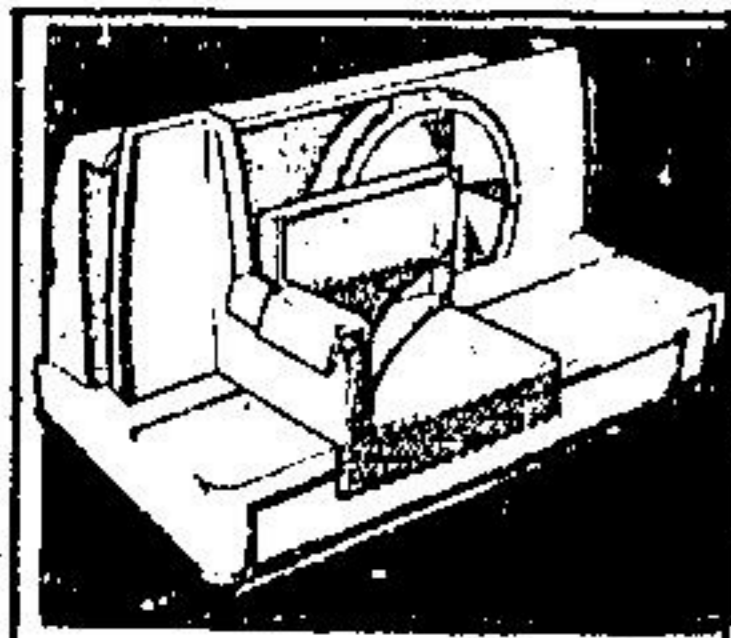

Food Slicer
Slices meat, bread, vegetables, cheese, fruits. Blade adjusts for thickness. 3810-255-1

59⁹⁸