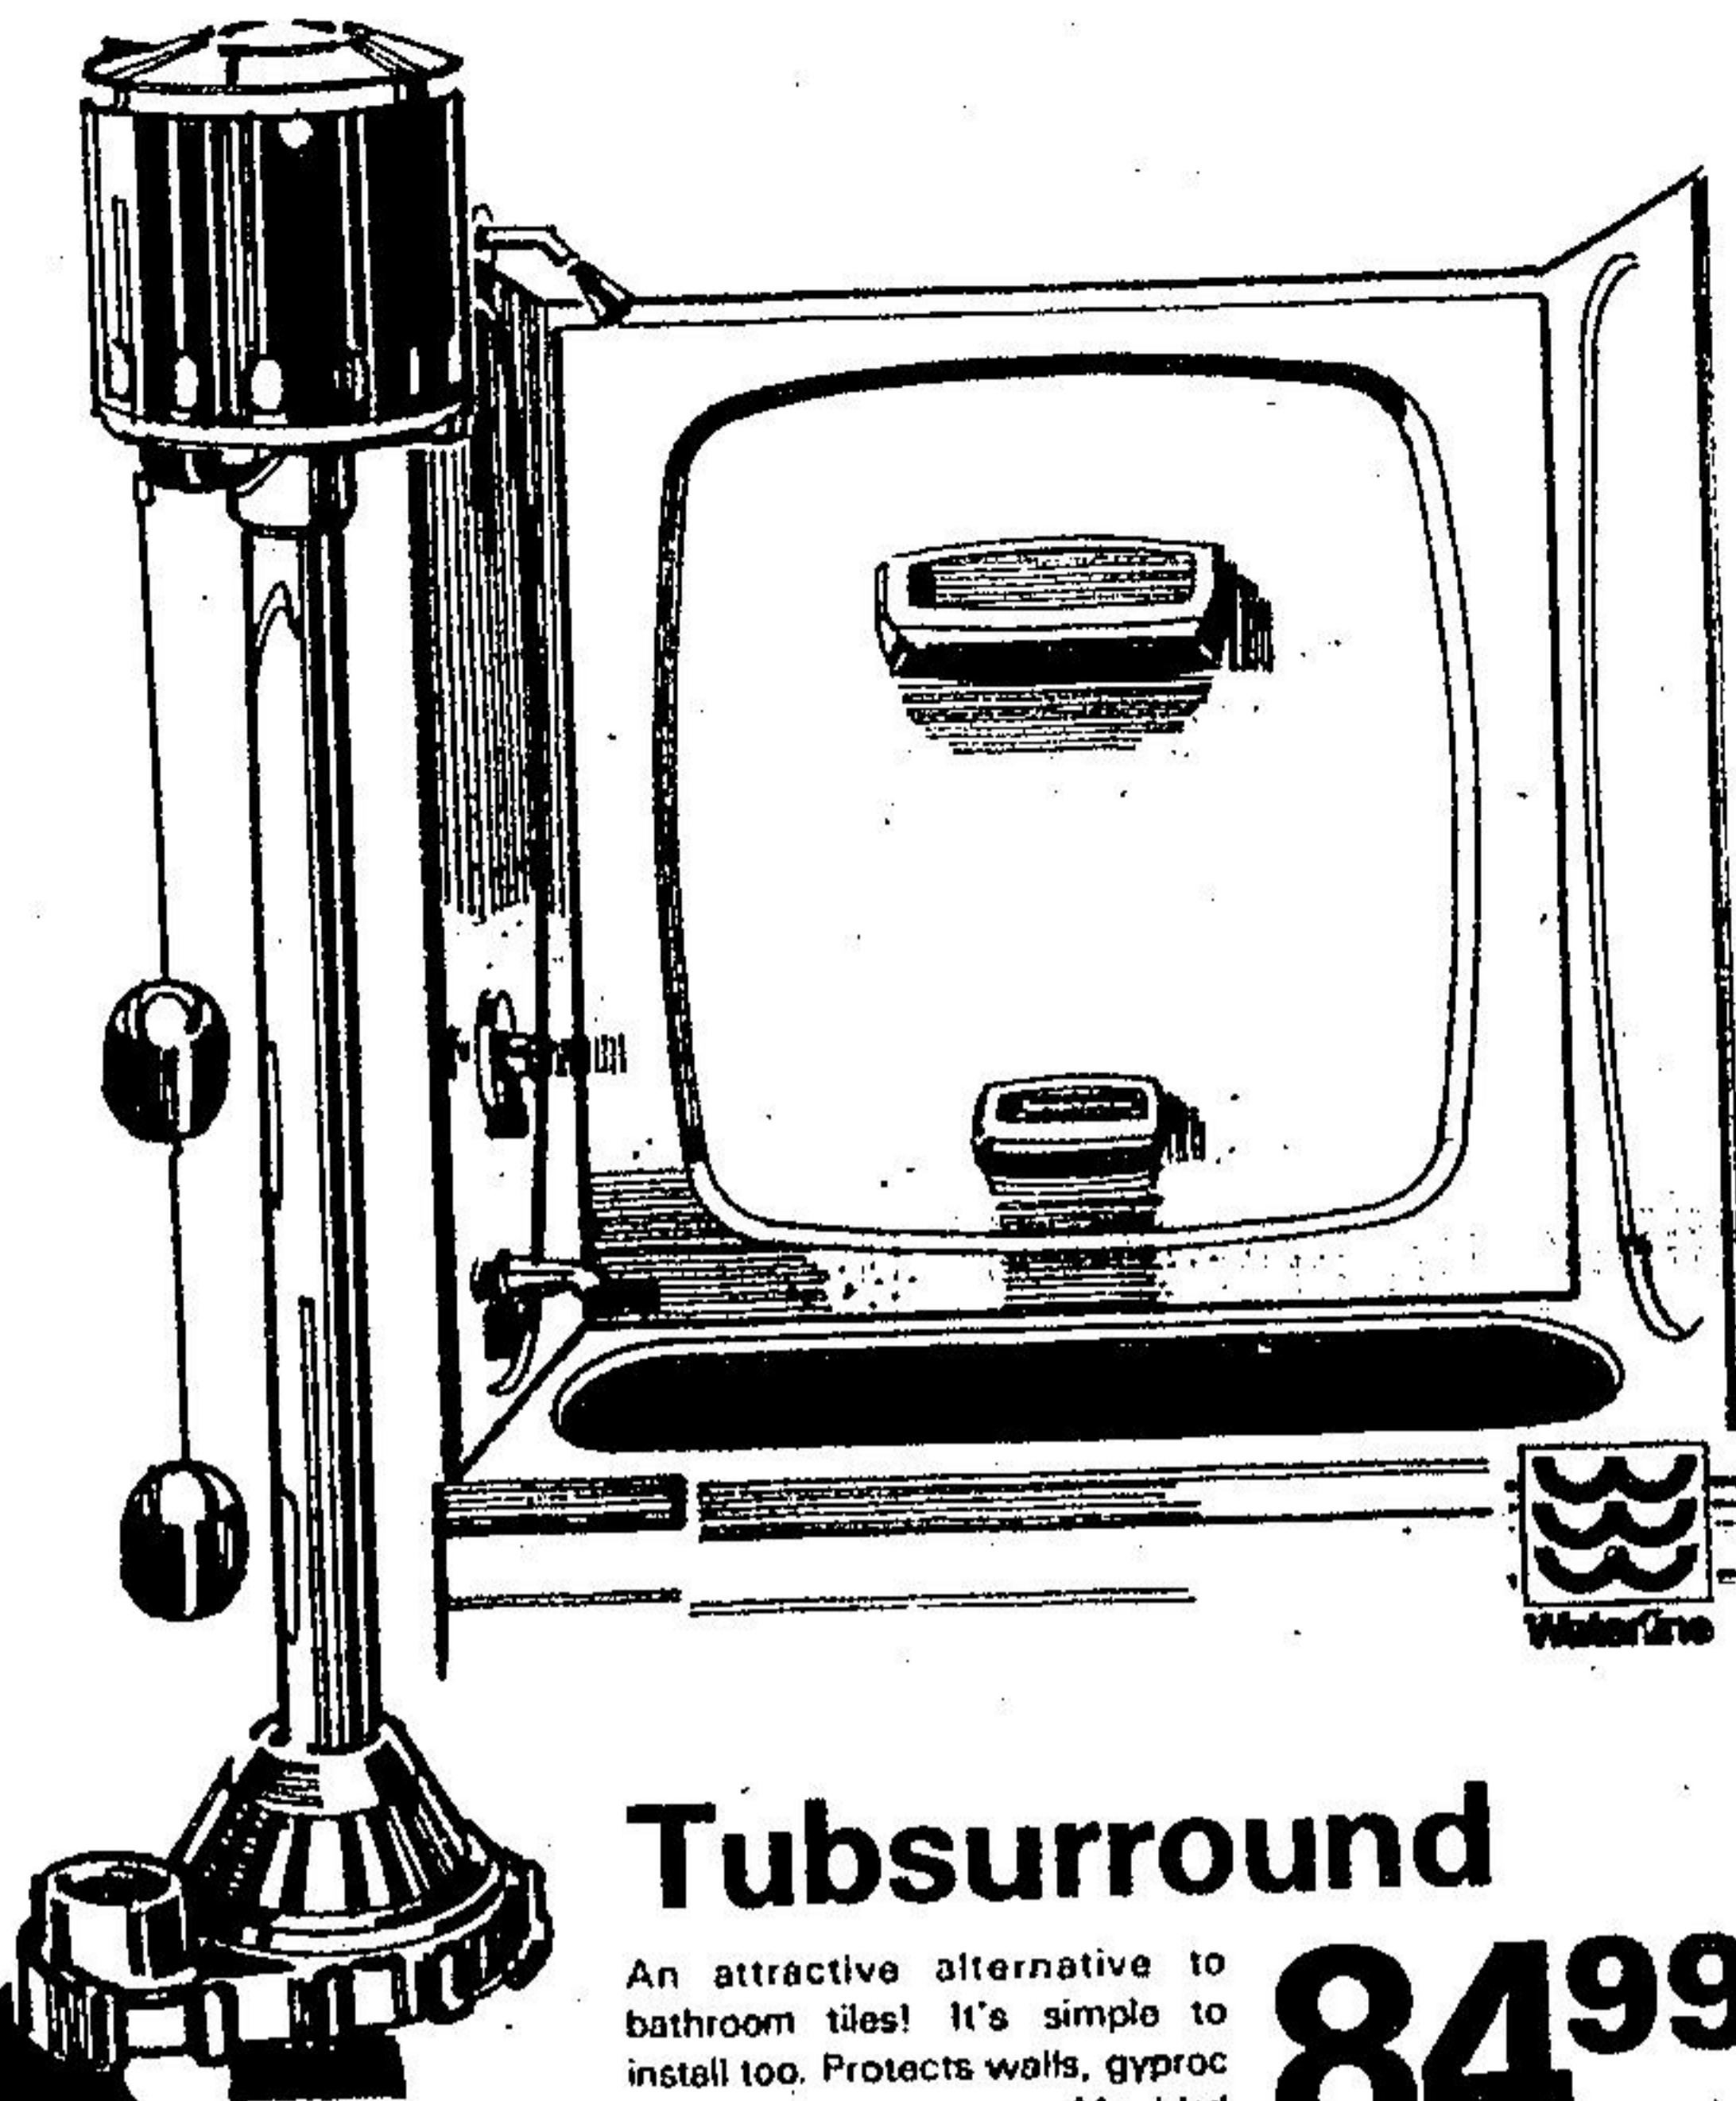

Sump Pump

1/3 H.P. has up to a 3,000 U.S. gallon capacity. Comes with an A.B.S. base and galvanized column. Removeable strainer for easy cleaning.

44⁹⁵

Copper Pipe

For most household installations. Type M hard copper. 1/2" x 12'.

5²⁹

Tubsurround

An attractive alternative to bathroom tiles! It's simple to install too. Protects walls, gyproc from water seepage. Moulded soap dish, shampoo shelf. Fits standard 5' tub. White only.

84⁹⁹