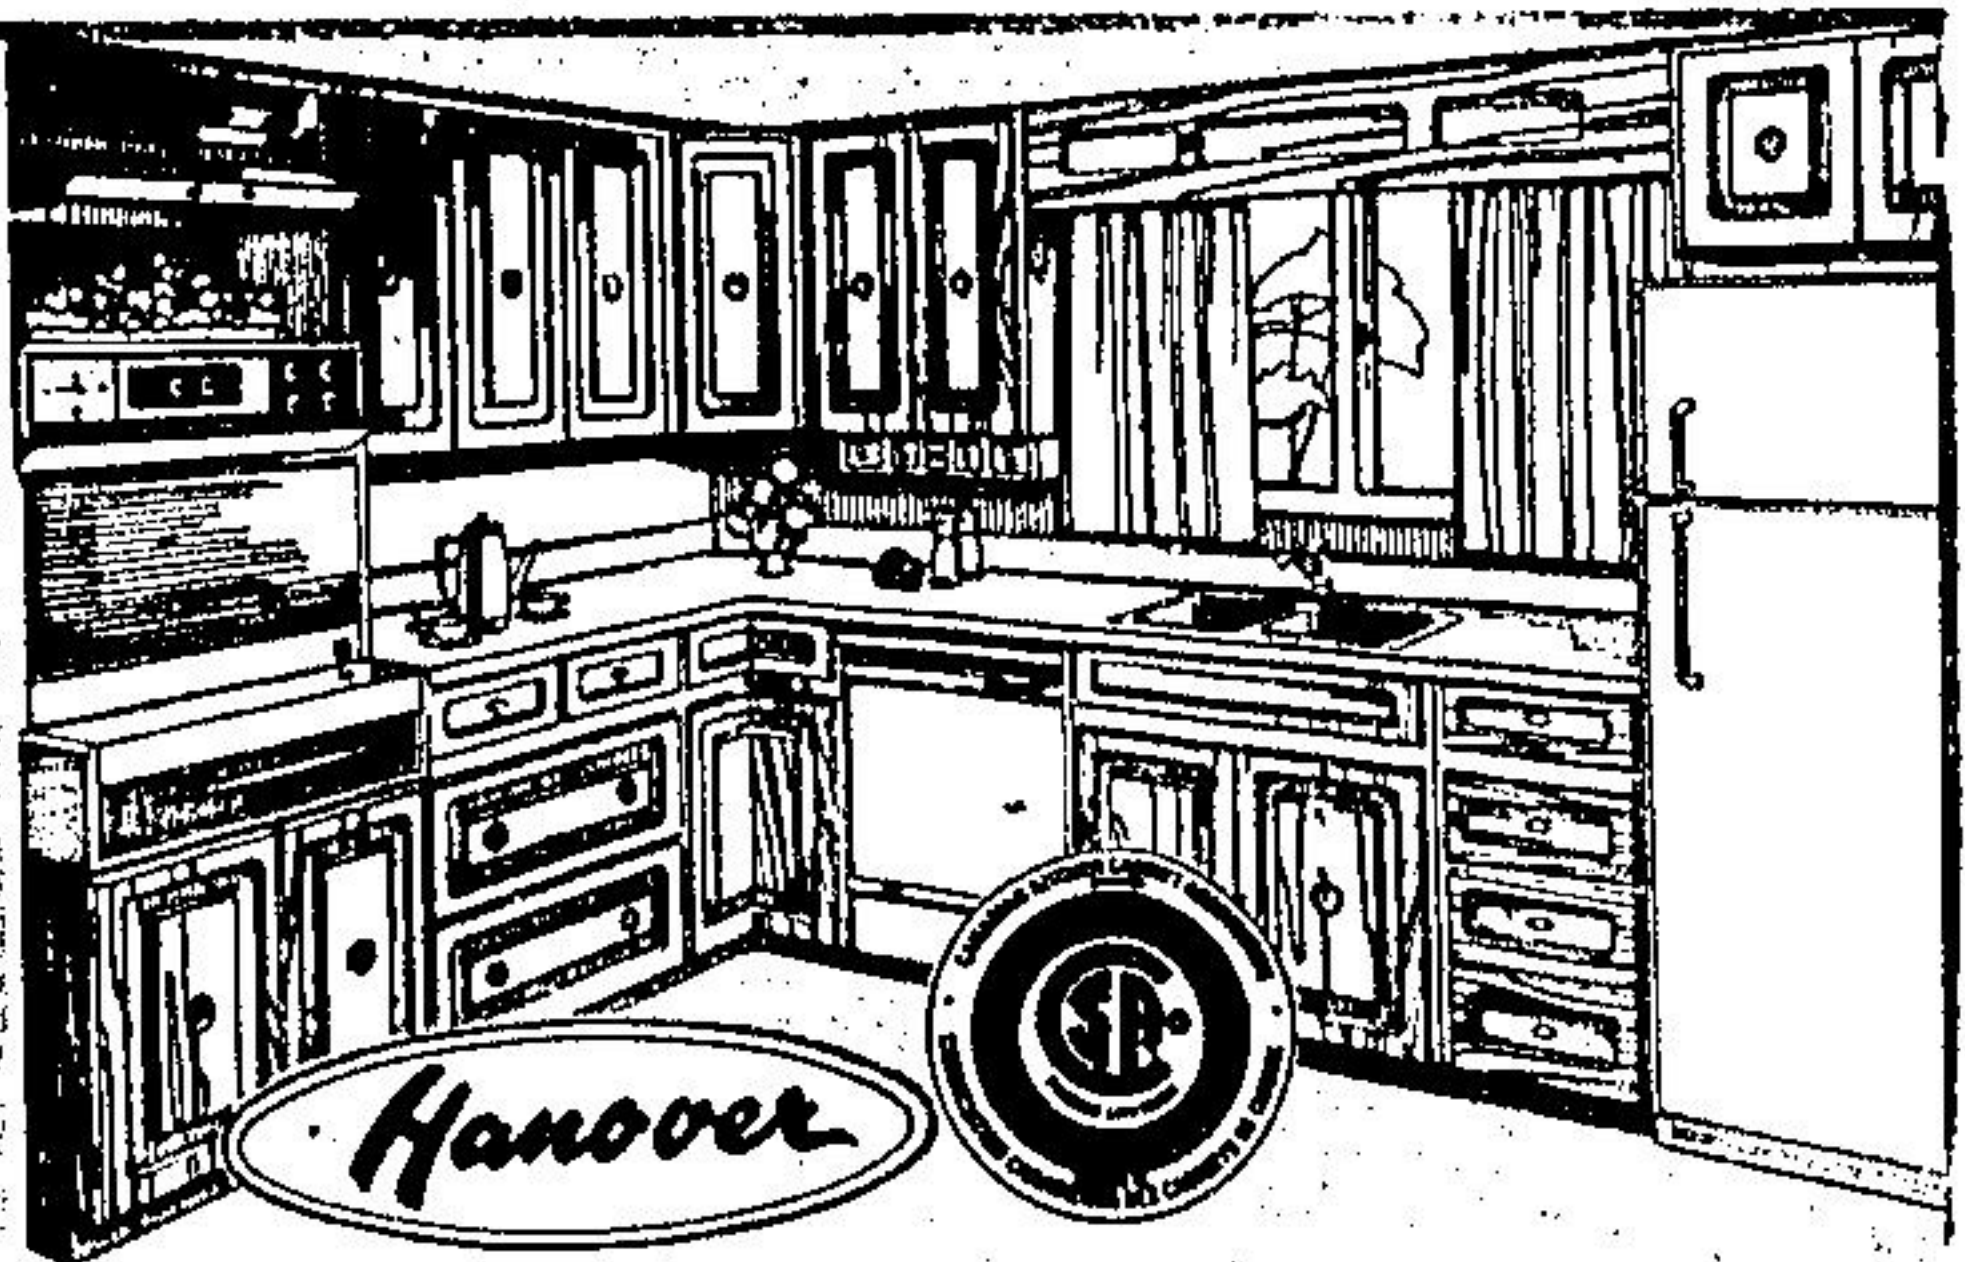

Hanover Custom Kitchens

If a new kitchen is in your plans for Spring — come see our attractive selection of Hanover custom kitchens! Contemporary styles in a wide variety of finishes are available to suit every budget! Beaver will give you a free estimate on your Hanover kitchen. Visit the kitchen display area in any Beaver Store