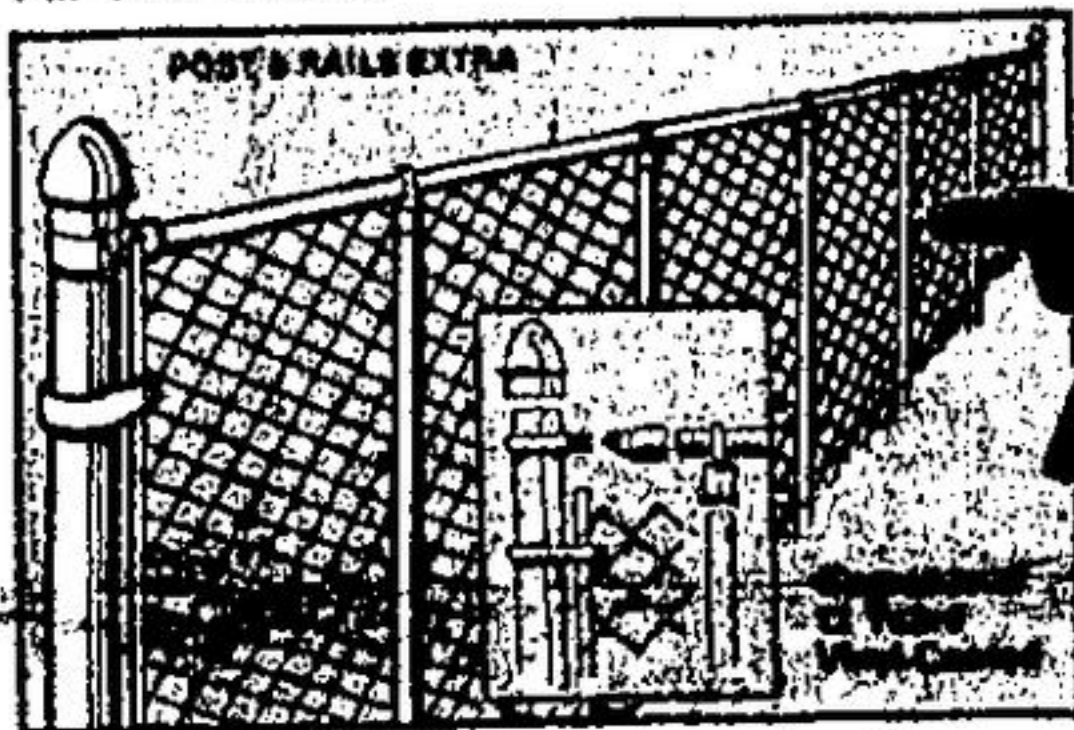

VINYL COATED CHAIN LINK FENCING IN 50-FT. ROLLS

11 gauge 2" mesh with green vinyl coating guaranteed for 12 years. 48" high. Our Reg. 35.99 **3299** ROLL

STANDARD GALVANIZED CHAIN LINK FENCING - 50' ROLL

13 gauge 2" mesh. 48" high. A popular choice at a very economical price. Our Reg. 32.89. **2988** ROLL