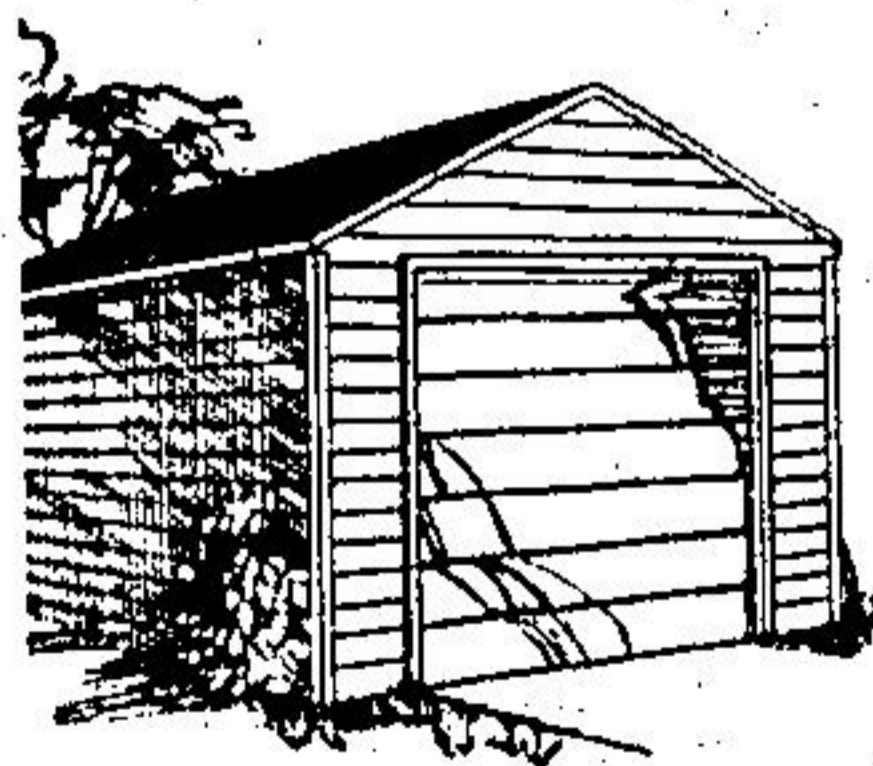

SAVE

"Shop Vac" Vacuum

Wet/dry shop vacuum gets hard to reach areas and both wet and dry debris. Has a heavy duty base on easy-rolling wheels. 4 gallon capacity. Complete with handy accessories, for all your clean up needs.

Pkg. of 10 **1¹⁹** Reg. 1.49

Passage Set

Bronze finish. 2 1/4" Backset

4⁹⁹
Reg. 7.79

Interior Mahogany Door

Ready to paint or stain. Hardware not included.

18⁹⁵ 21⁷⁵ 22⁹⁵

2'0" x 6'8" 2'6" x 6'8" 2'8" x 6'8"

Let Us Give You A Quote On Your Next Workshop, Garage Or Farm Building Project!

Bath Set

Bronze and Chrome finish Push in lock.

6⁹⁹
Reg. 9.49

Key-In-Knob Lock Set

Bronze finish. **12⁴⁹**
Reg. 16.99

WD 40 Multi-Purpose Oil
Spray oil lubricant. Stops squeaks, loosens rusted joints.