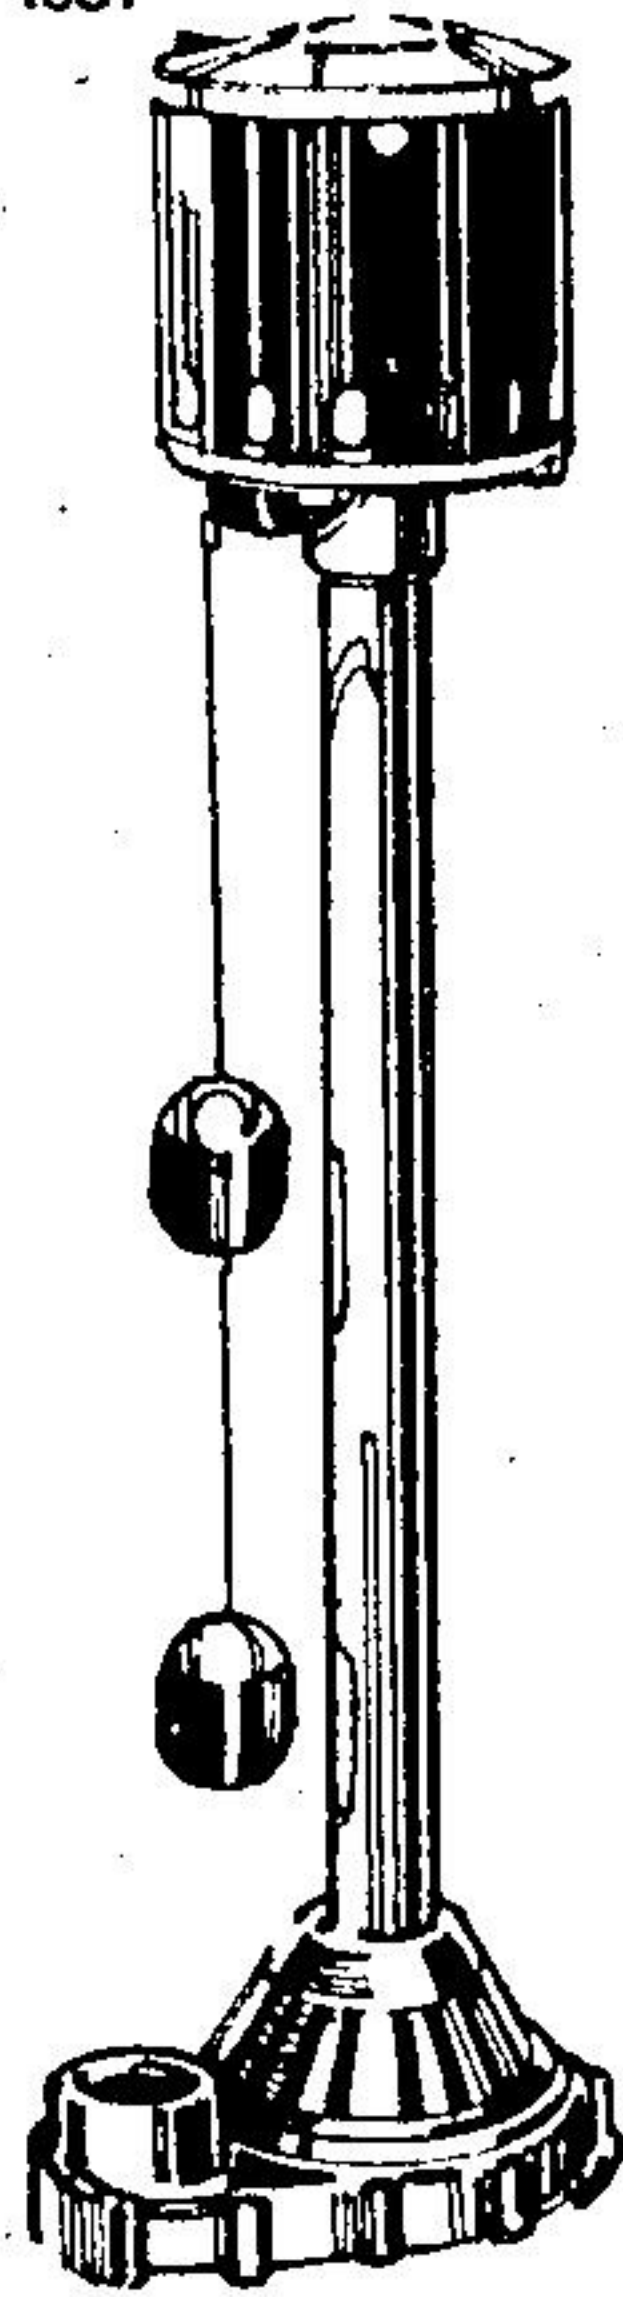

75 BEAVER

2 BIG WEEKS

Prices in effect until March 28, 1981

ABS Column Type Sump Pump With 1/3 H.P. Capacity

Features self cleaning weights on nylon cable, stability and quiet operation.

44⁹⁵

Copper Pipe

For most household plumbing installations. Type M hard copper.

4⁹⁹
1/2" x 12'
Reg. 5.39

Limit 10 lengths per customer

Cascade 40 Water Heater

40 gallon water heater with powerful upper and lower 3000 watt elements. Tank is glass lined with white baked-on enamel finish. 52" x 22" diameter.

1⁴⁴

White Reverse Trap Toilet

Siphon Jet Action toilet. Vitreous china. Seat extra.

Canadian Made

49⁹⁹
Reg. 54.99

White Toilet Seat

Composition toilet seat. Easy to install. White only.

7⁹⁹

Kitchen Faucet

Chrome-plated kitchen faucet has 8" centres. Easy to install.

18⁹⁹
Reg. 22.95

Laundry Tub

White polypropylene laundry tub has ledge. Easy to install. Approx. 24" x 20". Holds 20 gal.

18⁹⁵
Reg. 21.95