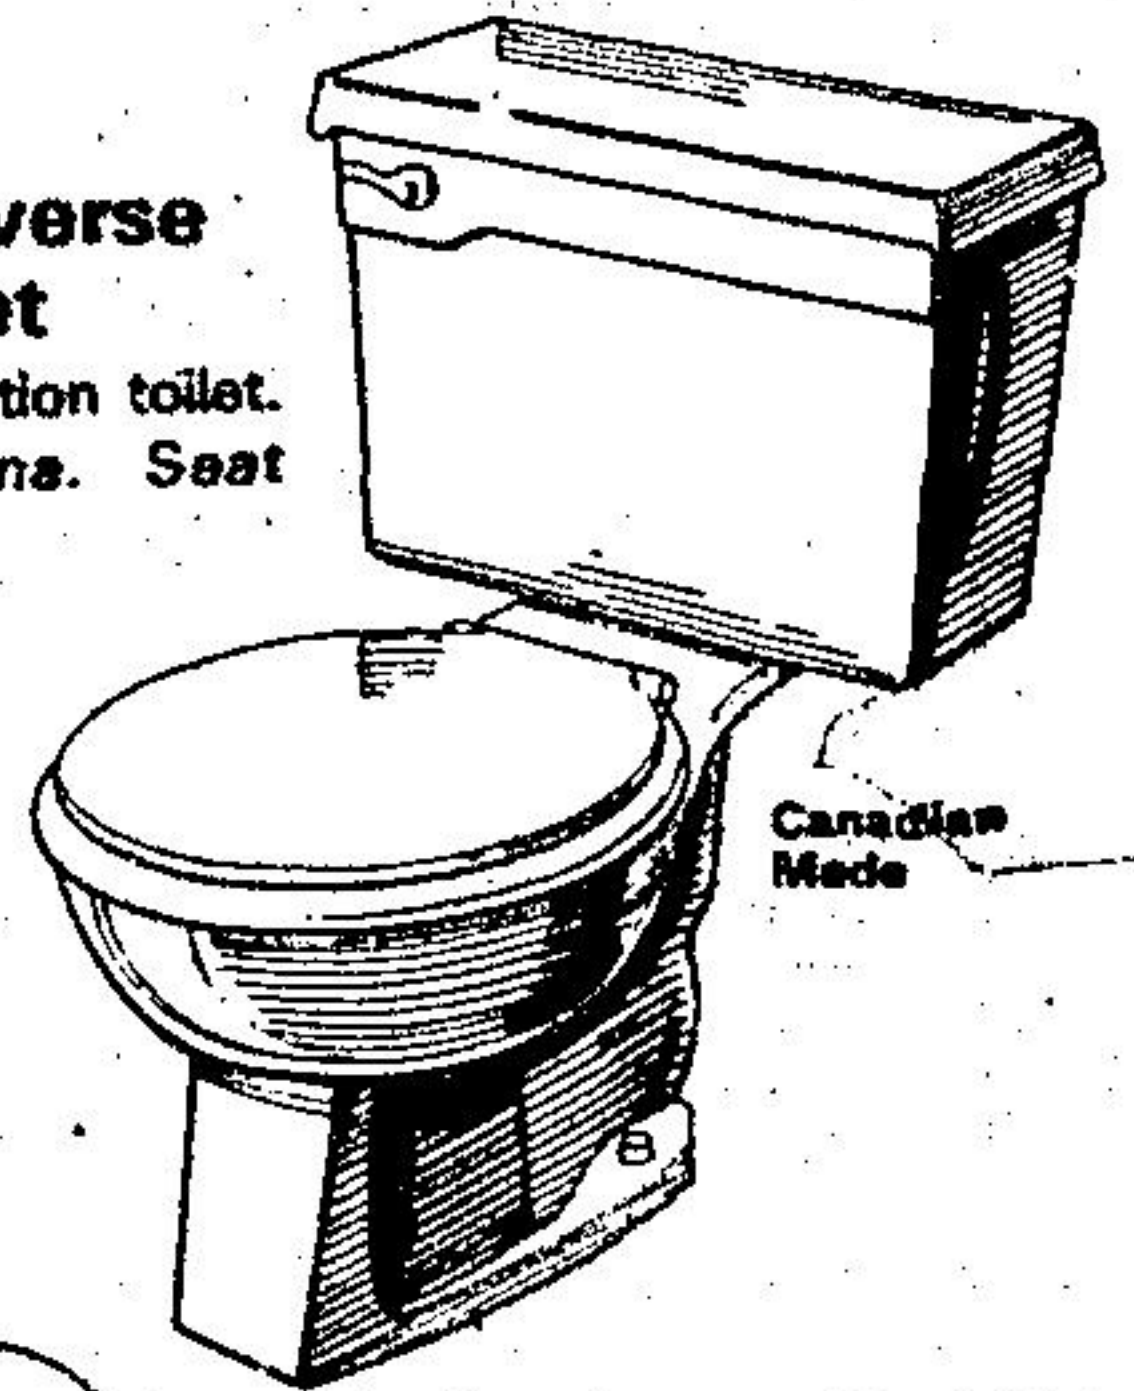

4⁹⁹
1/2" x 12'
Reg. 5.39

Limit 10 lengths per customer

Cascade 40 Water Heater

40 gallon water heater with powerful upper and lower 3000 watt elements. Tank is glass lined with white baked-on enamel finish. 52" x 22" diameter.

1⁴⁴

White Reverse Trap Toilet

Siphon Jet Action toilet. Vitreous china. Seat extra.

Canadian Made

49⁹⁹
Reg. 54.99

White Toilet Seat

Composition toilet seat. Easy to install. White only.

7⁹⁹

Kitchen Faucet

Chrome-plated kitchen faucet has 8" centres. Easy to install.

18⁹⁹
Reg. 22.95

Laundry Tub

White polypropylene laundry tub has ledge. Easy to install. Approx. 24" x 20". Holds 20 gal.

18⁹⁵
Reg. 21.95