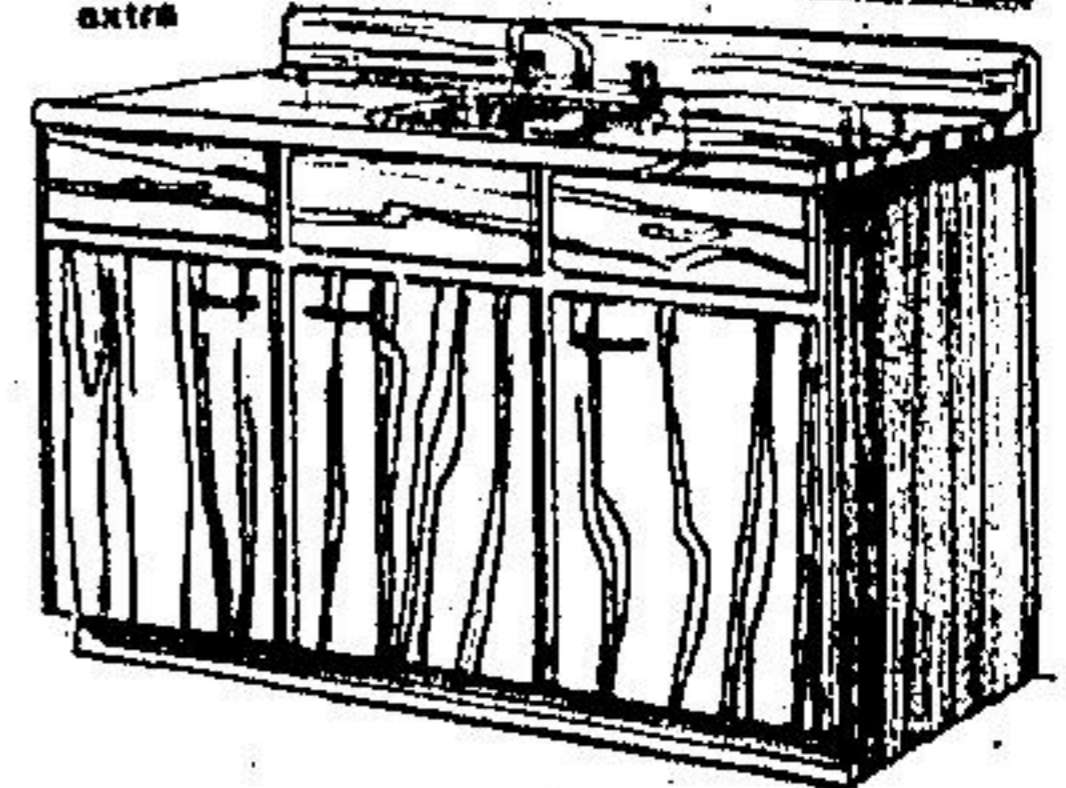

SAVE \$1⁰⁰

12" x 12" Ceiling Tile

Tongue and groove ceiling tile that's easy to put up yourself! Plain White.

6⁹⁹
Reg. 7.99

Ctn. 32

SAVE UP TO 14%

2' x 4' Sonoflex Ceiling Panels

Flexible, easy to install ceiling panels with a built-in sound buffer. Choose pebbled or etched. 2' x 4' each panel.

2⁹⁹
SAVE 50¢

Suspended Ceiling System

White grid components for suspended ceiling system for your rec room, family room, kitchen, etc.

2' Cross 'T'	8' Main Beam
55¢	2¹⁵
4' Cross 'T'	8' Wall Angle
99¢	1²⁹

Hanover Kitchen Units

This ready to paint or stain kitchen unit comes complete with an easy to wipe clean Trimold counter top. 54" upper and lower cabinets.

179⁹⁵
Set

sink & faucet extra

Cedar V-Joint Panelling