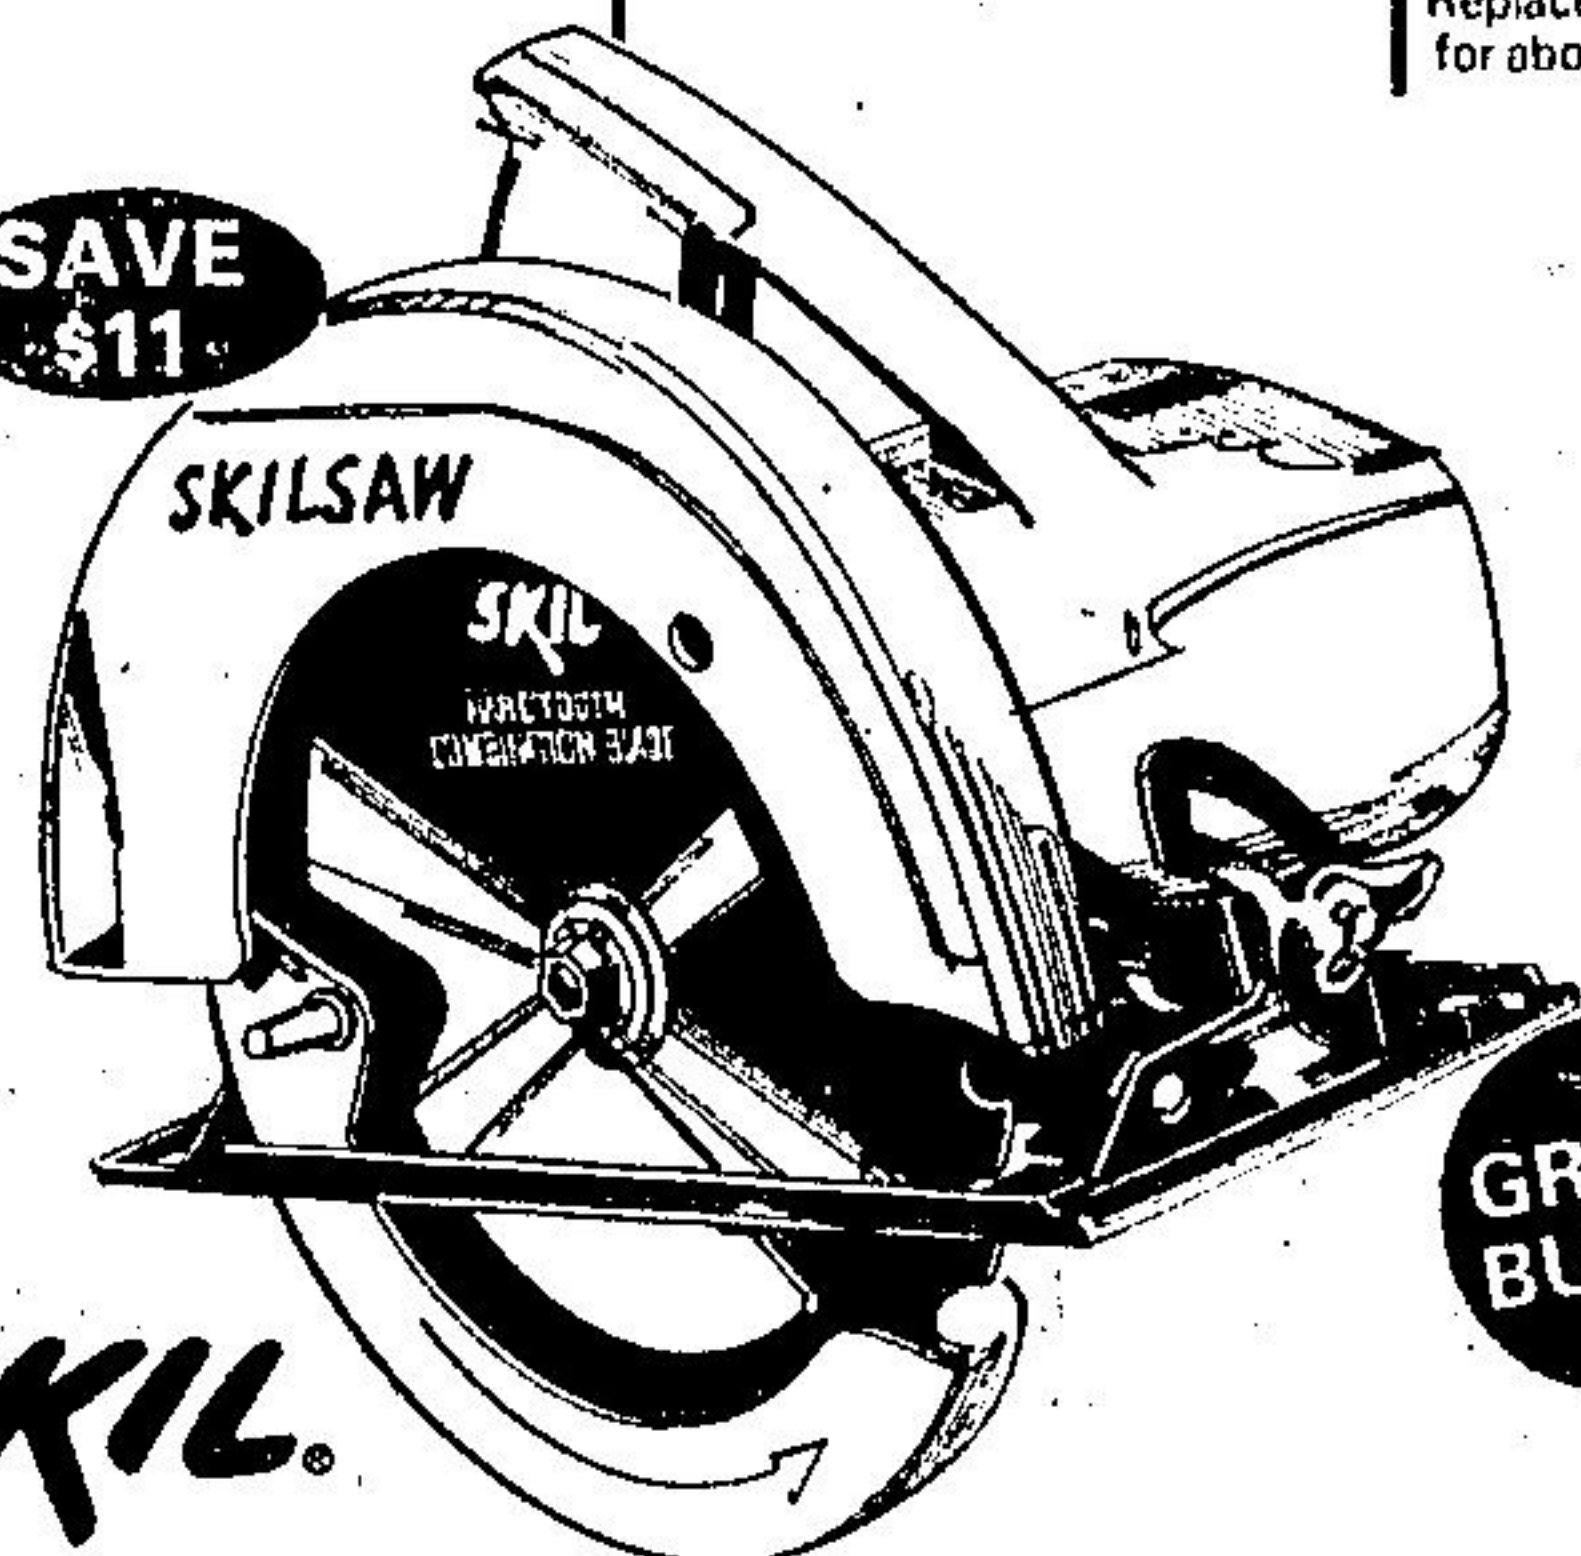

SKIL

GREAT BUYS!