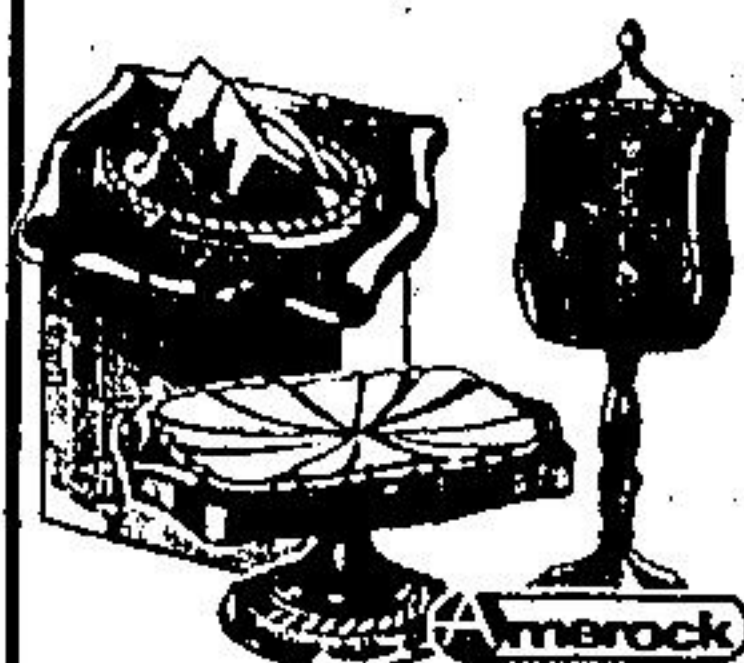

8" 10" 12"
1²⁵ 1⁶⁵ 2⁰⁵

Stool W/Back

Sand Ranchyde, Beige or Black vinyl covering. Chrome finish.

24⁹⁹
Reg. 27.99

Square Bar Stool

Choose Black or Brown vinyl. Chrome finished legs and foot rest.

10⁹⁹
Reg. 11.99

Imperial Accotone

Tough, vinyl flooring in several patterns and colours! High gloss finish. 12' wide.

6⁵⁷
sq. m

20% OFF Amerock Hardware

Beautiful Amerock hardware in matching switch plates, towel bars, soap dishes, — at terrific savings! In Antique Silver or English. Carriage House Series (as available)