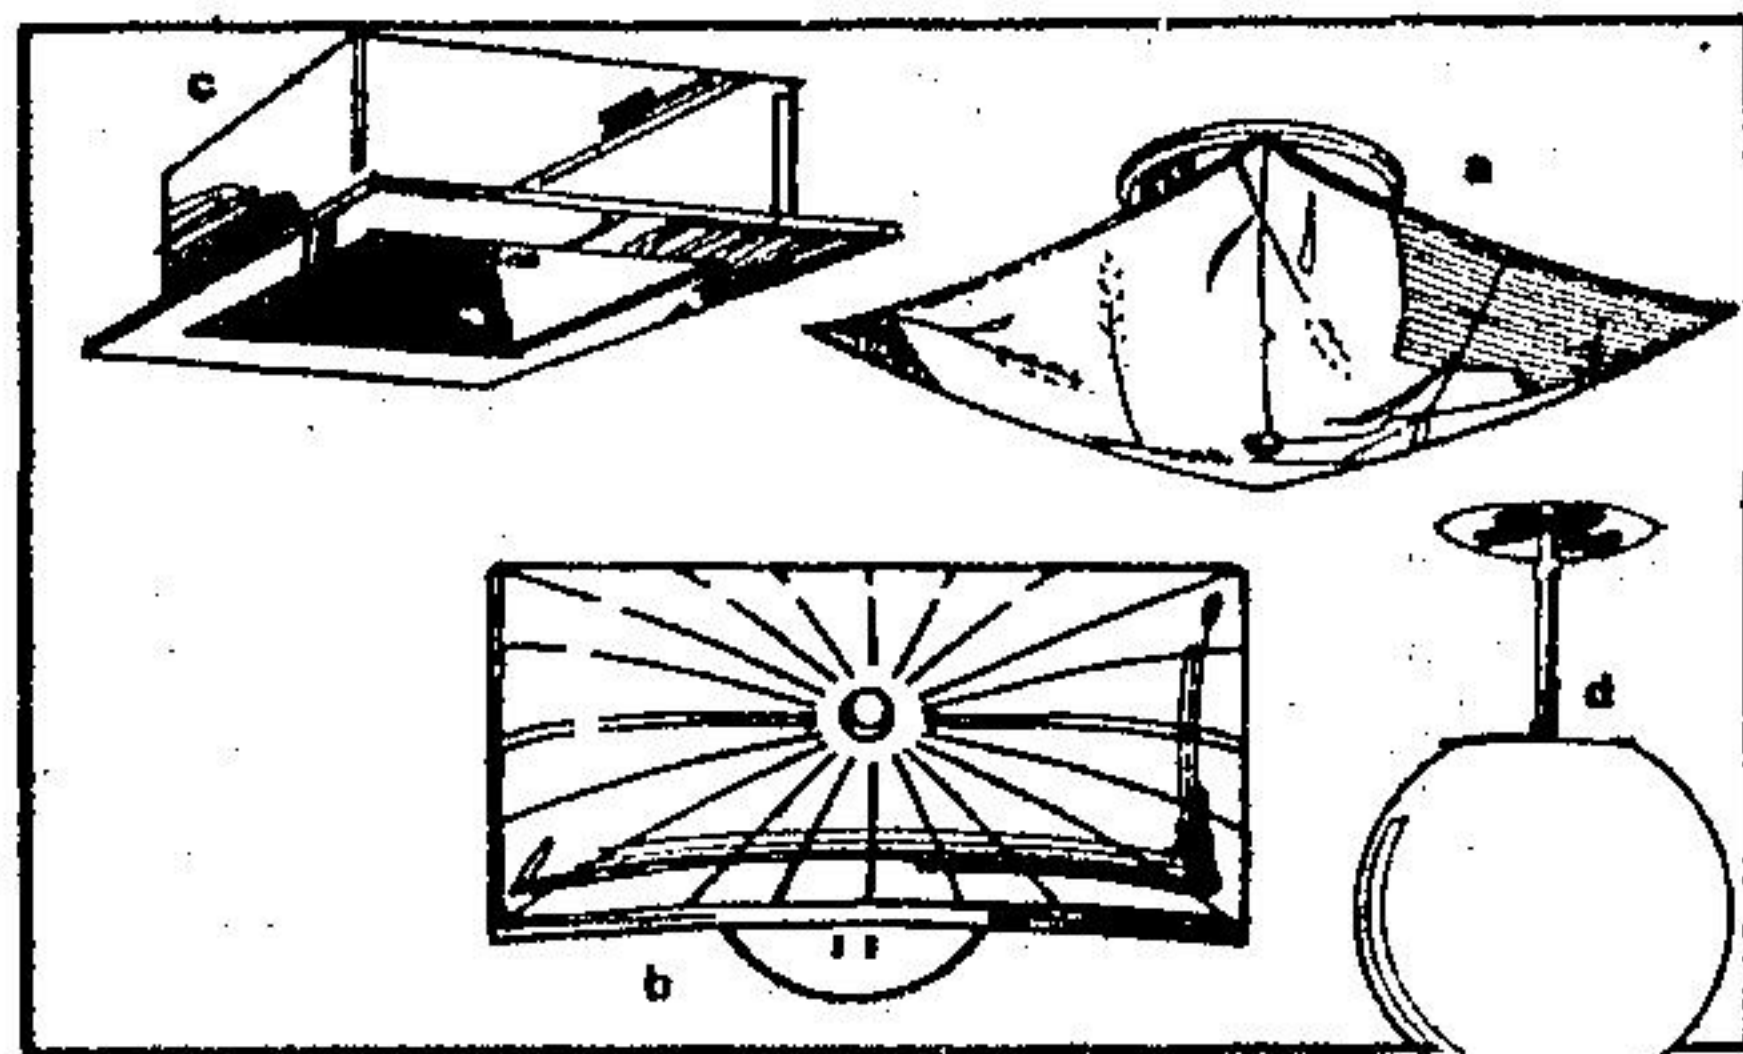

a) Bedroom Fixture

Attractive square bedroom fix-
ture. Features a leaf pattern
on white bent glass.

2⁹⁹

Reg. 3.99

b) Bathroom Fixture

Contemporary fixture with
decoratively styled bent glass.

4⁹⁹

c) Square Recessed Fixtures

Easy to install, aluminum
fixtures. 8" or 10".

10⁹⁹ 12⁷⁵

8" 10"